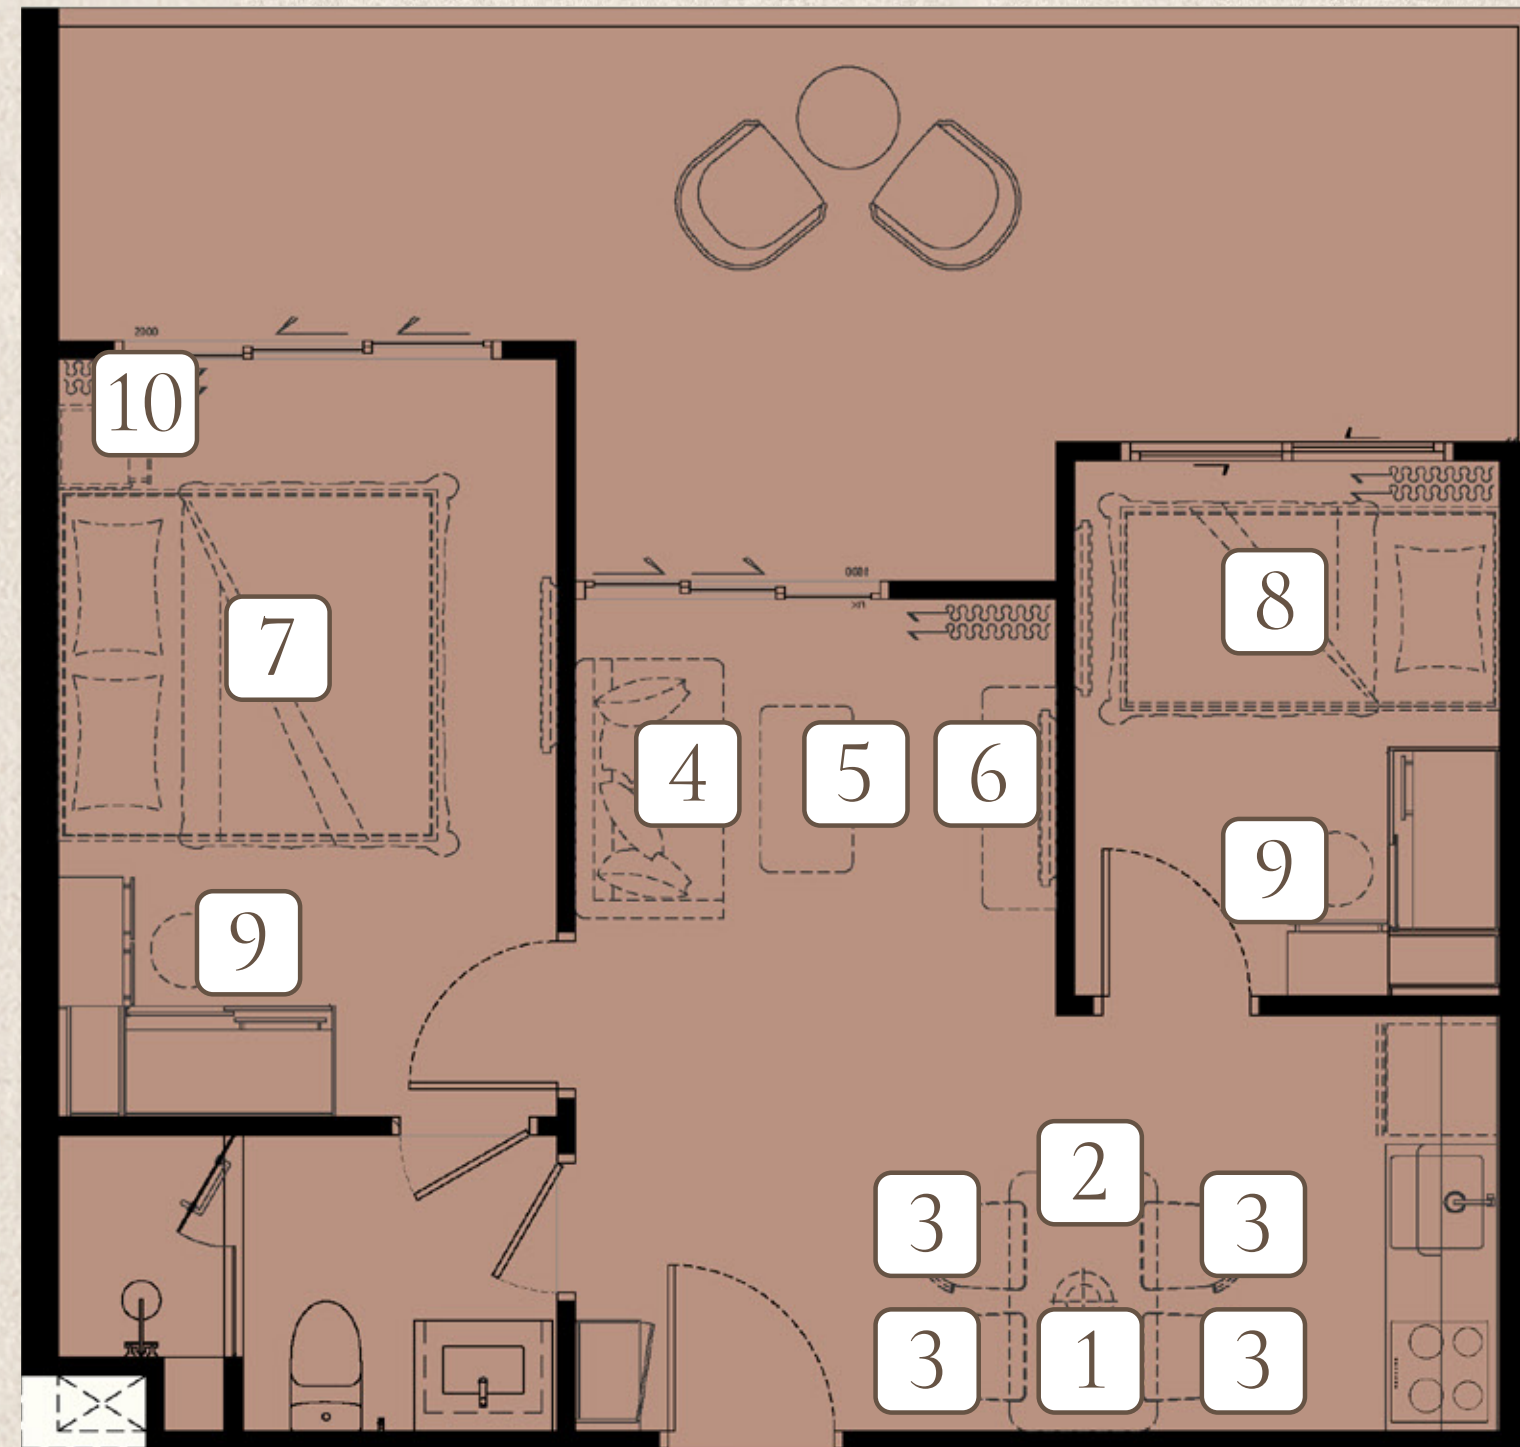

5 COFFEE TABLE

6 TV. CABINET

7 KING BED WITH MATTRESS 6 FT.

8 BUNKBED WITH MATTRESS 3 FT. X2

9 DRESSING STOOL X2

10 NIGHT TABLE

FURNITURE PACKAGE

biancana

TYPE 1 BPX1
62 SQ.M.

210,000 THB

1 PENDANT LAMP

2 DINING TABLE

3 DINING CHAIR X4

4 SOFA

5 COFFEE TABLE

6 TV. CABINET