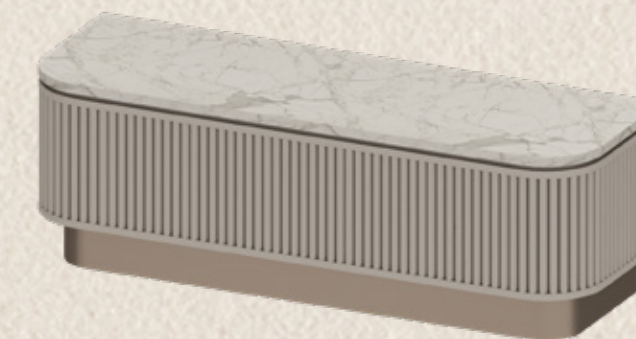

285,000 THB

1 PENDANT LAMP

2 DINING TABLE
3 DINING CHAIR X6

4 SOFA

5 COFFEE TABLE

6 TV. CABINET

7 KING BED X2
WITH MATTRESS 6 FT. X2

8 BUNKBED
WITH MATTRESS 3 FT. X2