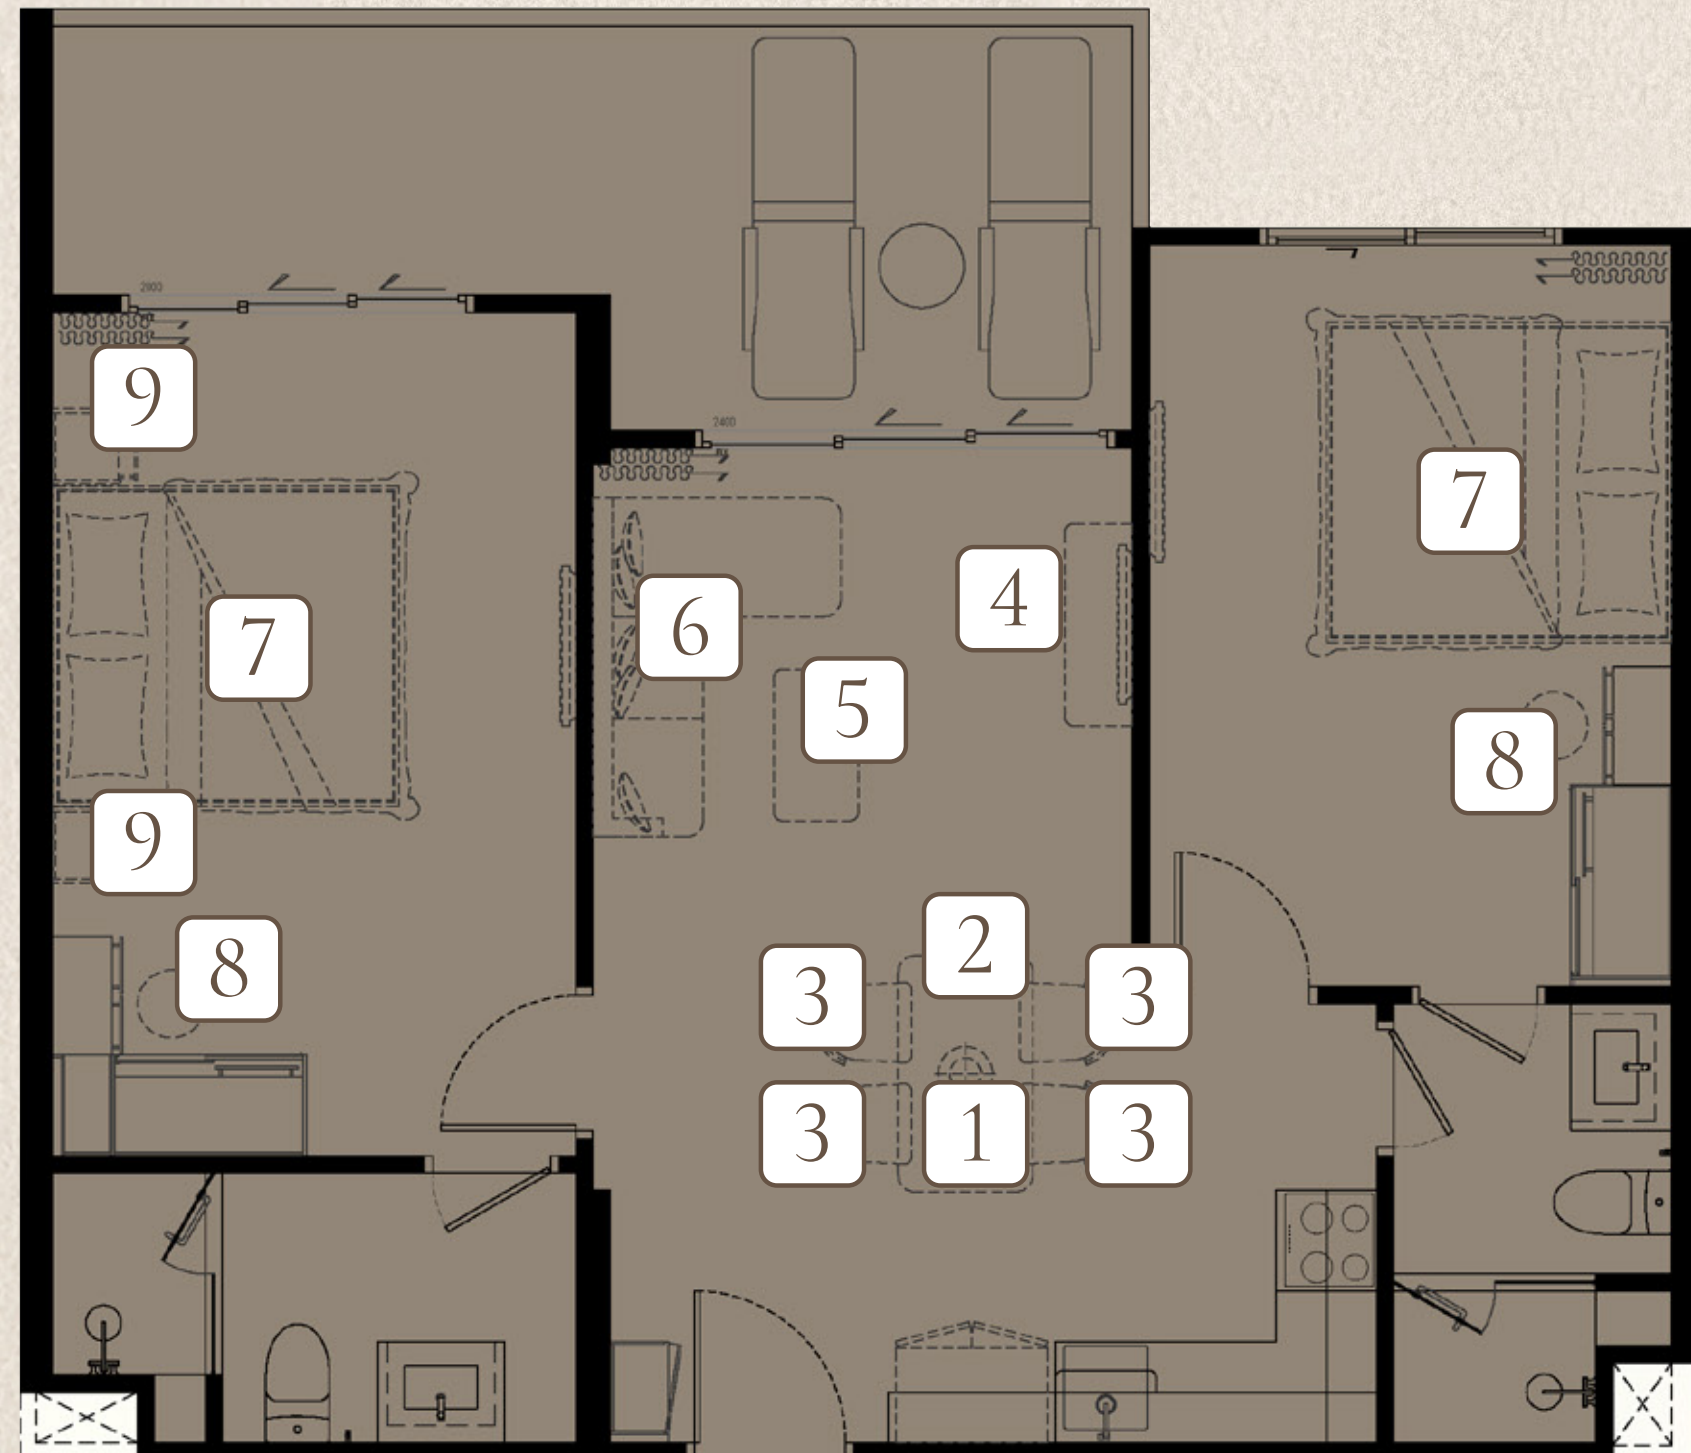

7 KING BED X2
WITH MATTRESS 6 FT. X2

8 DRESSING STOOL X2

9 NIGHT TABLE X2

FURNITURE PACKAGE

biancana

TYPE 2 BLA
76 SQ.M.

210,000 THB

1 PENDANT LAMP

2 DINING TABLE

3 DINING CHAIR X4

4 SOFA

5 COFFEE TABLE

6 TV. CABINET

7 KING BED X2
WITH MATTRESS 6 FT. X2

8 DRESSING STOOL X2

9 NIGHT TABLE X2