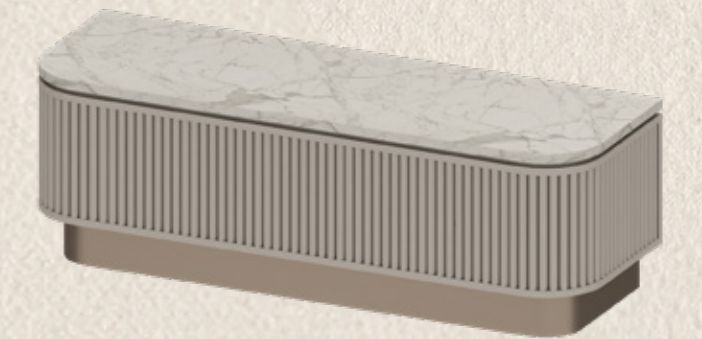

TYPE 1 BLX1
43 SQ.M.

130,000 THB

1 PENDANT LAMP

2 DINING TABLE

3 DINING CHAIR X2

4 SOFA

5 COFFEE TABLE

6 TV. CABINET