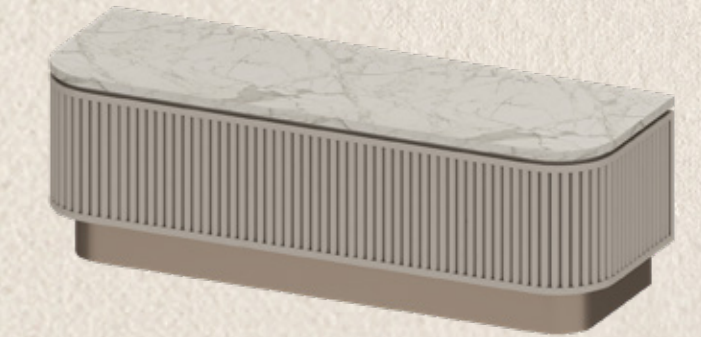

TYPE 1 BMX1
36 SQ.M.

140,000 THB

1 PENDANT LAMP

2 DINING TABLE

3 DINING CHAIR X2

4 SOFA

5 COFFEE TABLE

6 TV. CABINET