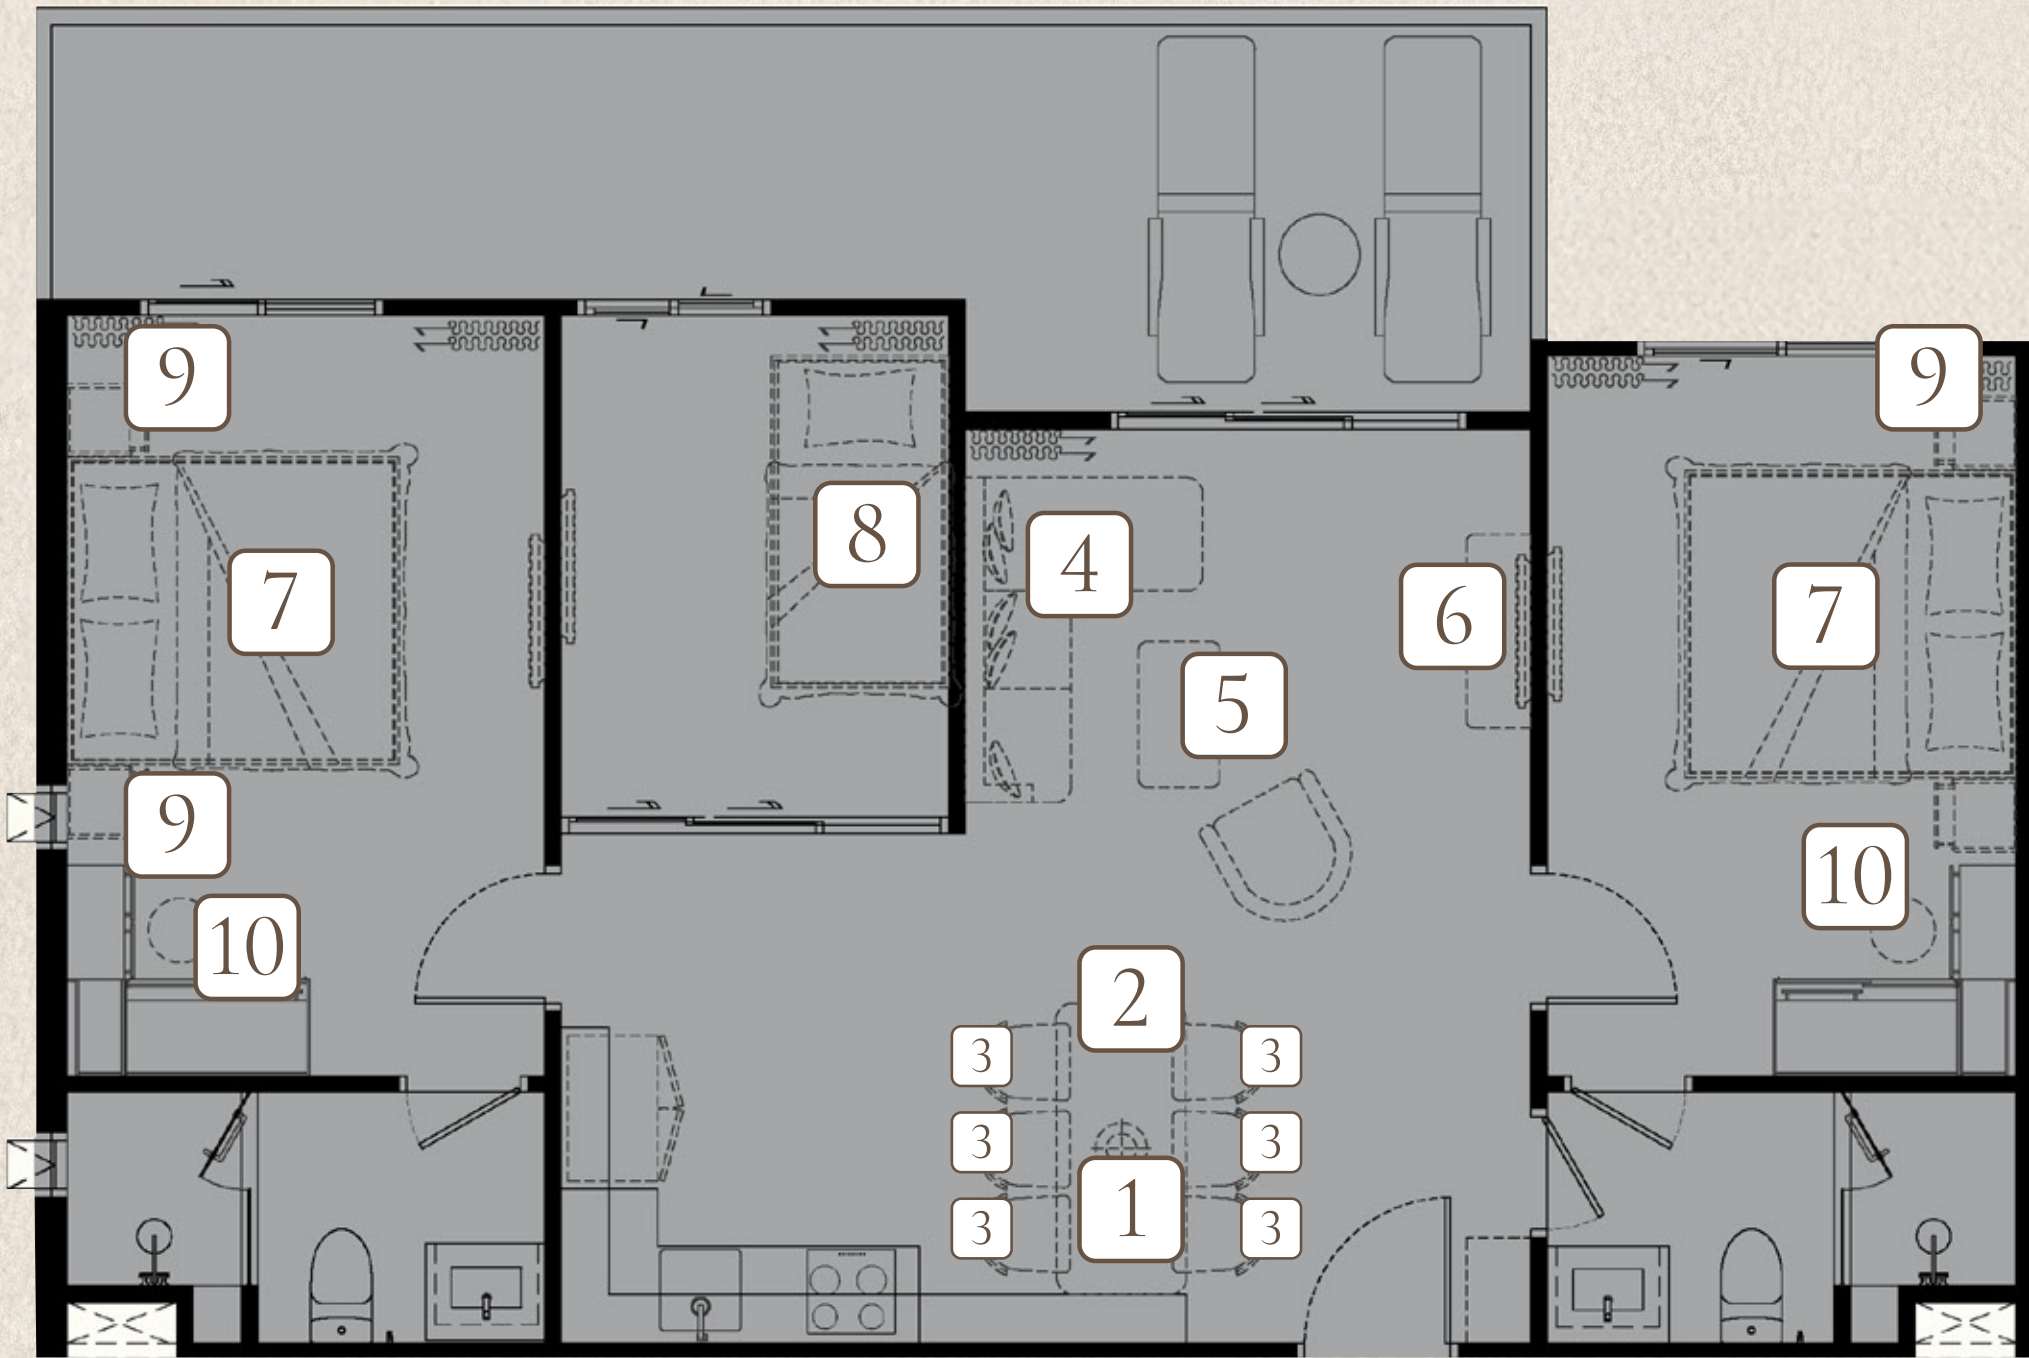

1 PENDANT LAMP

2 DINING TABLE
3 DINING CHAIR X6

4 SOFA

5 COFFEE TABLE

6 TV. CABINET

7 KING BED X2
WITH MATTRESS 6 FT. X2

8 BUNKBED
WITH MATTRESS 3 FT. X2

9 NIGHT TABLE X3

10 DRESSING STOOL X2

FURNITURE PACKAGE

biancana

TYPE 2 BPMAC
90 SQ.M.

285,000 THB

1 PENDANT LAMP

2 DINING TABLE
3 DINING CHAIR X6

4 SOFA