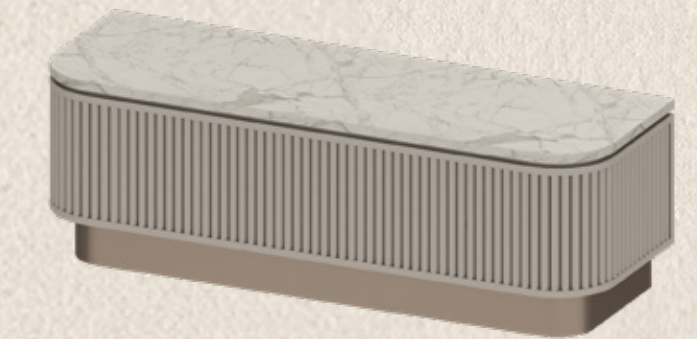

biancana

TYPE 2 BLC1 (M)
80 SQ.M.

210,000 THB

1 PENDANT LAMP

2 DINING TABLE

3 DINING CHAIR X4

4 SOFA

5 COFFEE TABLE