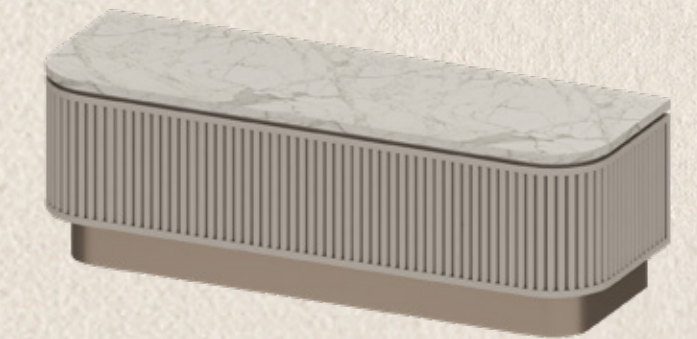

6 TV. CABINET