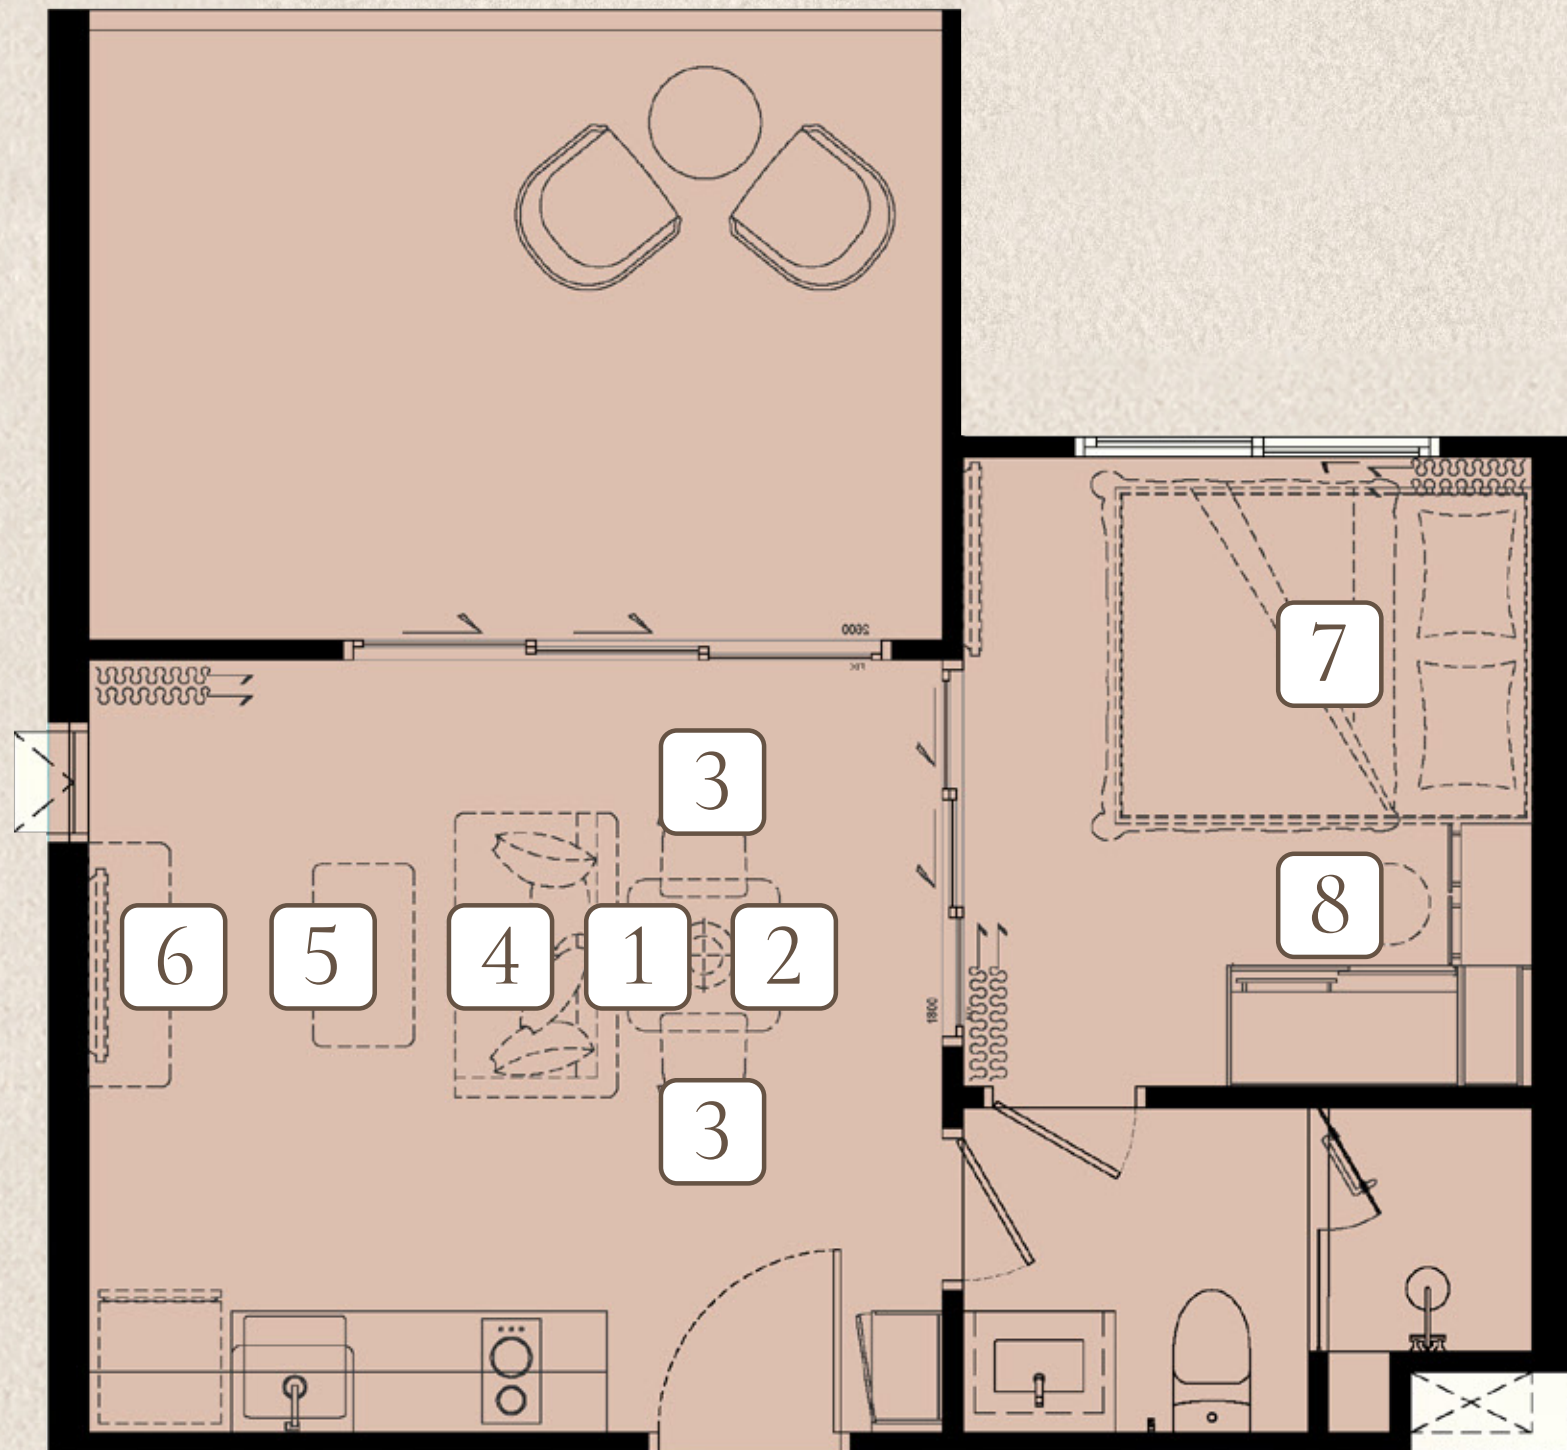

7 QUEEN BED
WITH MATTRESS 5 FT.

8 DRESSING STOOL

FURNITURE PACKAGE

biancana

TYPE 1 BLC
39 SQ.M.

130,000 THB

1 PENDANT LAMP

2 DINING TABLE

3 DINING CHAIR X2

4 SOFA

5 COFFEE TABLE

6 TV. CABINET

7 QUEEN BED
WITH MATTRESS 5 FT.

8 DRESSING STOOL

FURNITURE PACKAGE

biancana

1 PENDANT LAMP

2 DINING TABLE

3 DINING CHAIR X2

4 SOFA

5 COFFEE TABLE

6 TV. CABINET

7 QUEEN BED WITH MATTRESS 5 FT.

8 DRESSING STOOL