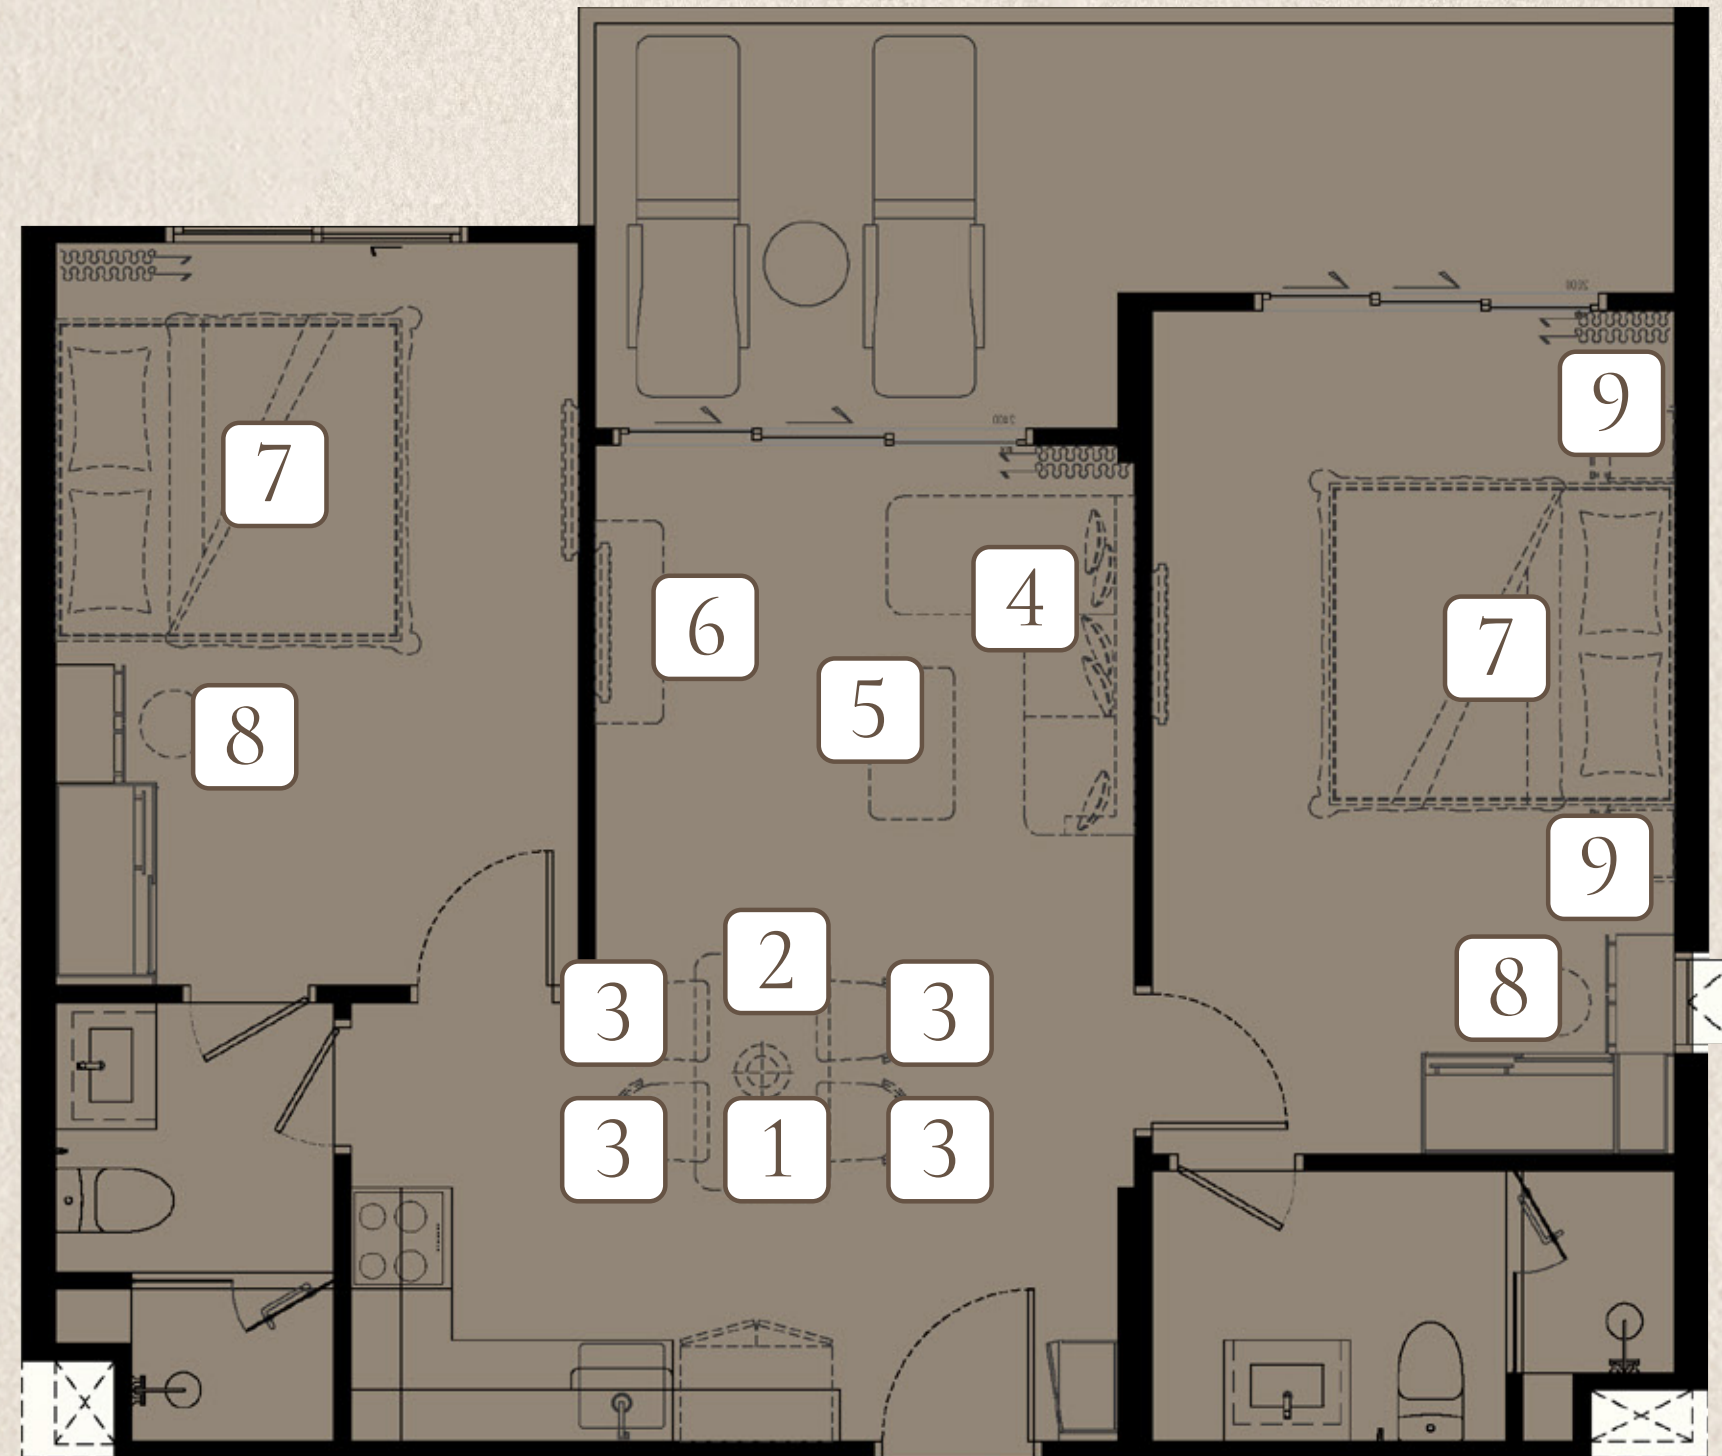

7 KING BED X2
WITH MATTRESS 6 FT. X2

8 DRESSING STOOL X2

9 NIGHT TABLE X2

FURNITURE PACKAGE

biancana

TYPE 2 BLA
76 SQ.M.

210,000 THB

1 PENDANT LAMP

2 DINING TABLE

3 DINING CHAIR X4

4 SOFA

5 COFFEE TABLE

6 TV. CABINET

7 KING BED X2
WITH MATTRESS 6 FT. X2

8 DRESSING STOOL X2

9 NIGHT TABLE X2

FURNITURE PACKAGE

biancana

TYPE 2 BLAC (M)
76 SQ.M.

210,000 THB

1 PENDANT LAMP

2 DINING TABLE

3 DINING CHAIR X4

4 SOFA