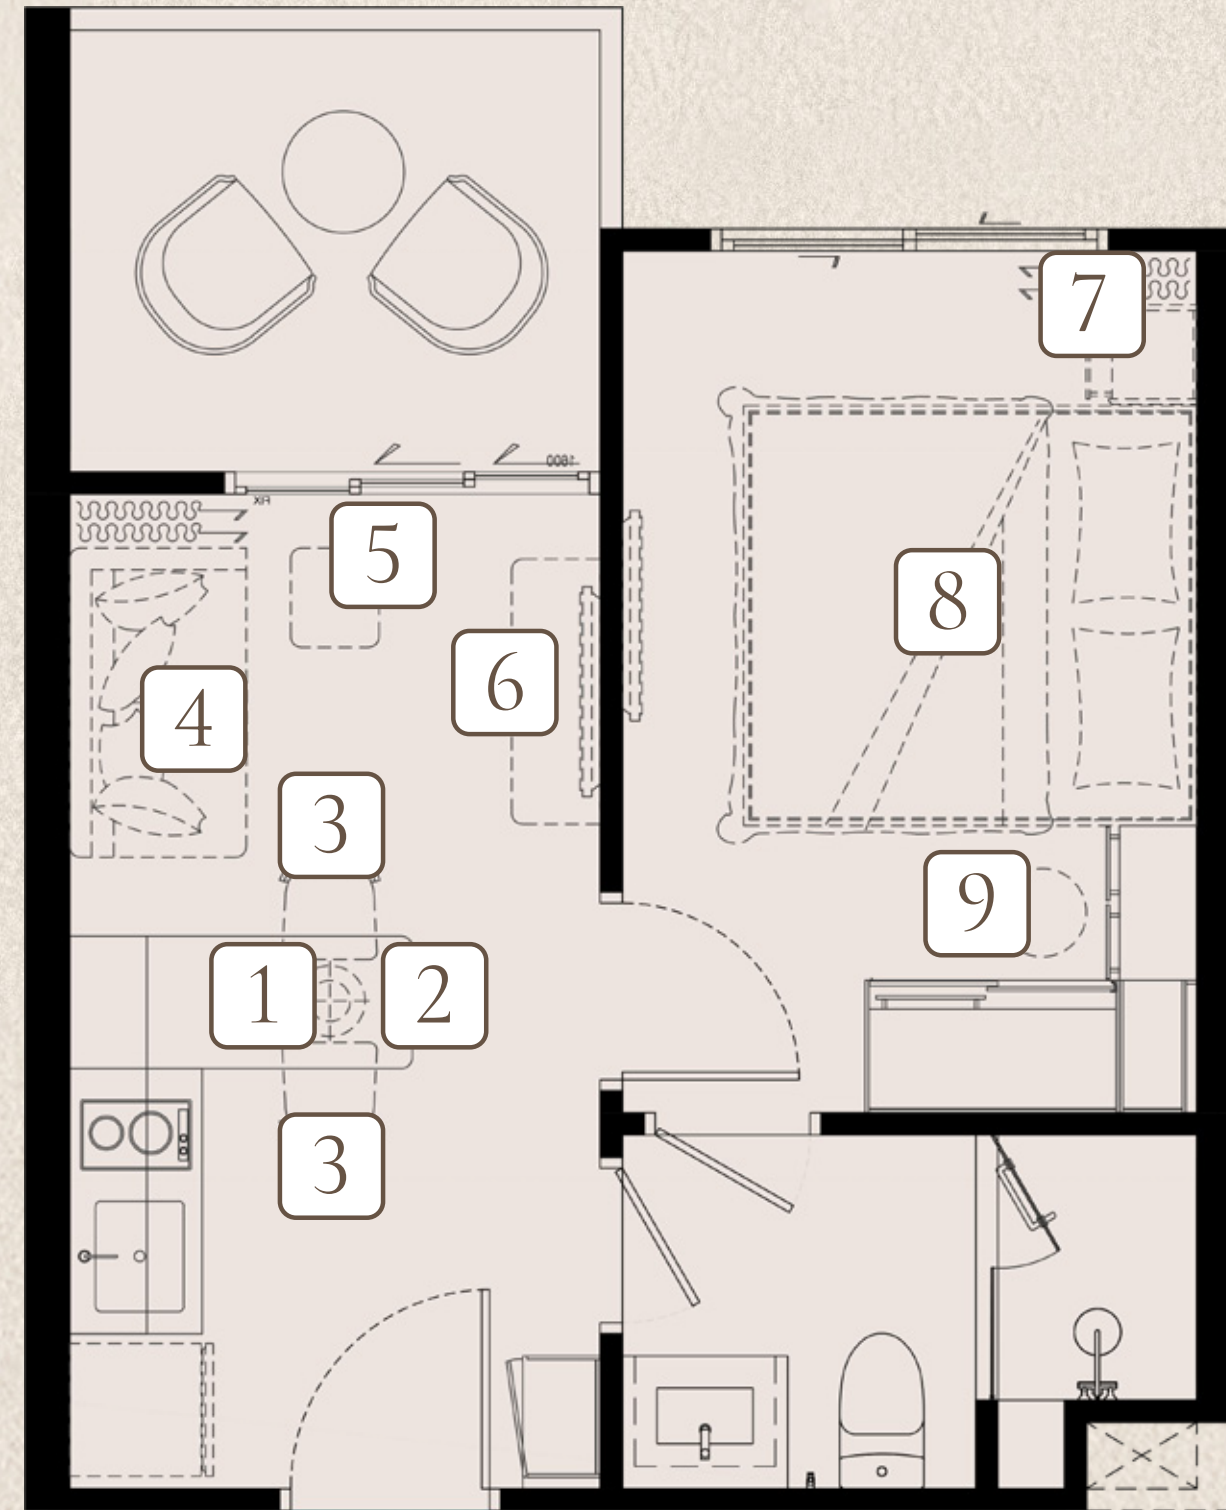

6 TV. CABINET

7 KING BED X2
WITH MATTRESS 6 FT. X2

8 BUNKBED
WITH MATTRESS 3 FT. X2

9 NIGHT TABLE X4

10 DRESSING STOOL X3

FURNITURE PACKAGE

biancana

TYPE 1 BM (M)
31 SQ.M.