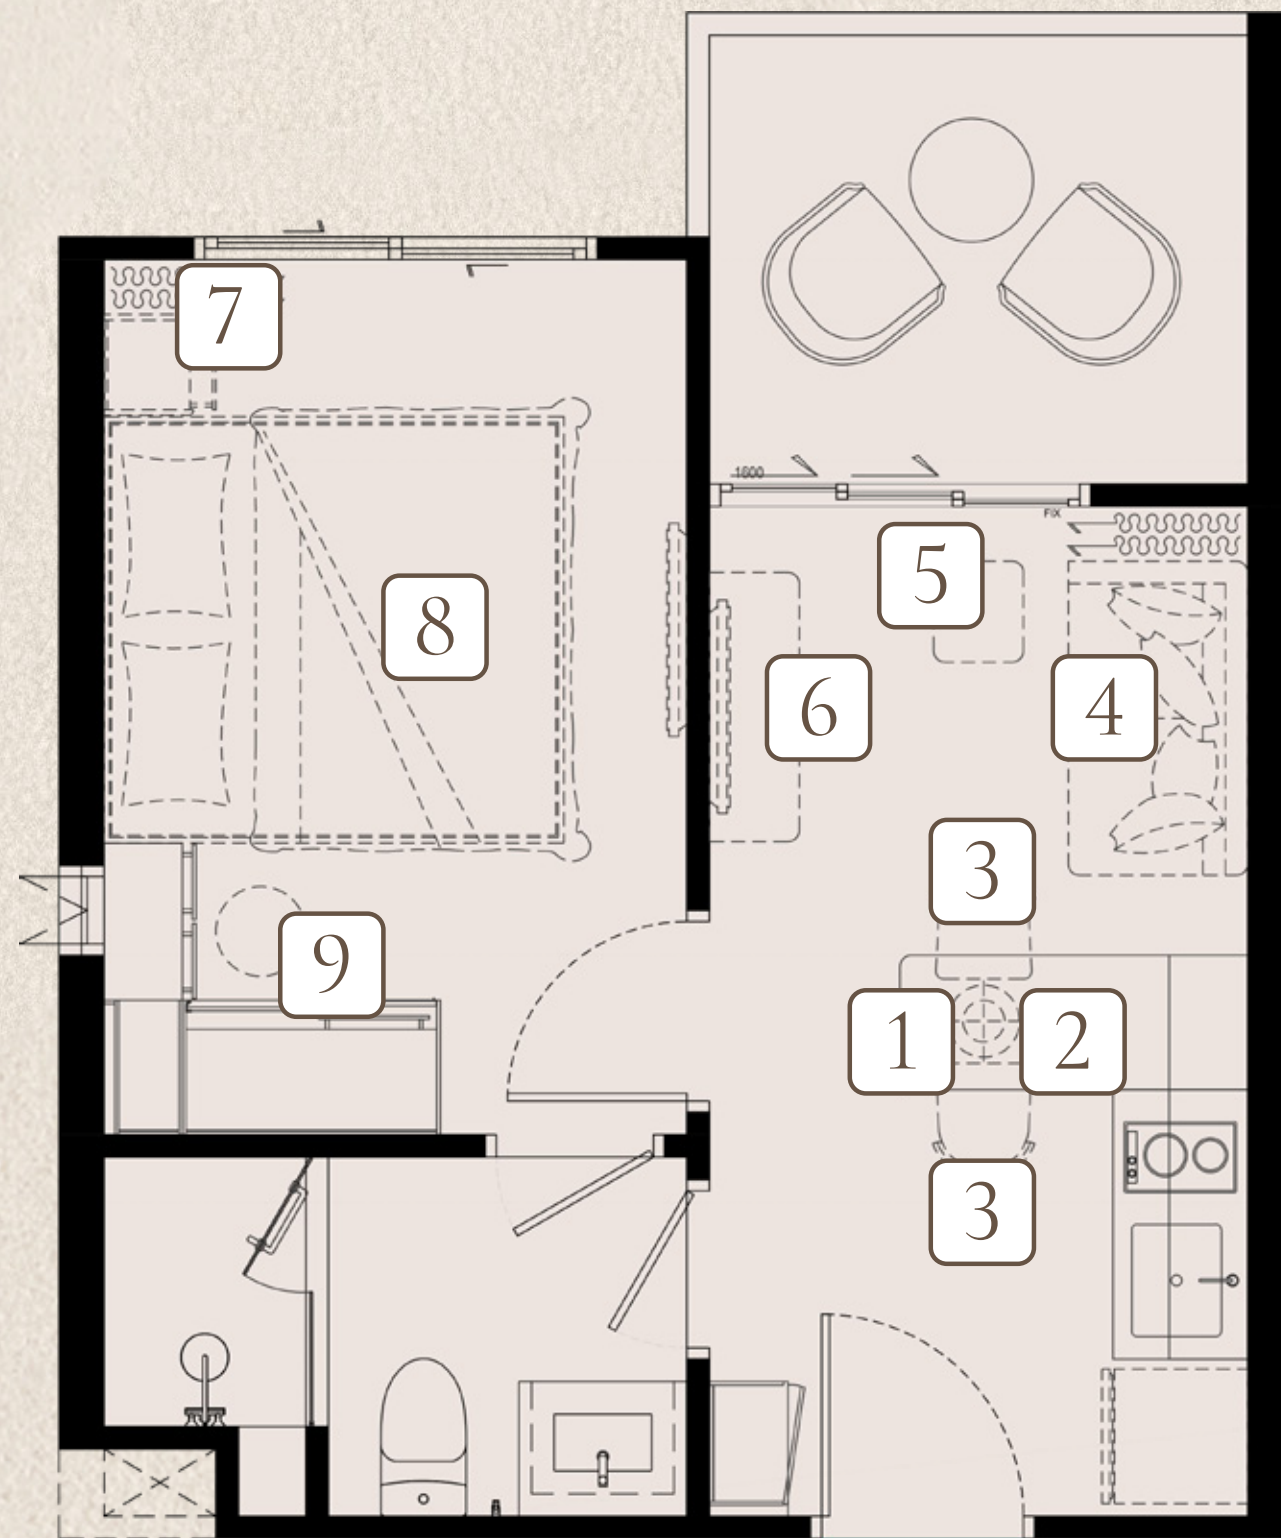

9 DRESSING STOOL

FURNITURE PACKAGE

biancana

TYPE 1 BMC2 (M)
31 SQ.M.

140,000 THB

1 PENDANT LAMP

2 DINING TABLE

3 DINING CHAIR X2

4 SOFA

5 COFFEE TABLE

6 TV. CABINET

7 NIGHT TABLE

8 KING BED
WITH MATTRESS 6 FT.

9 DRESSING STOOL

FURNITURE PACKAGE

biancana