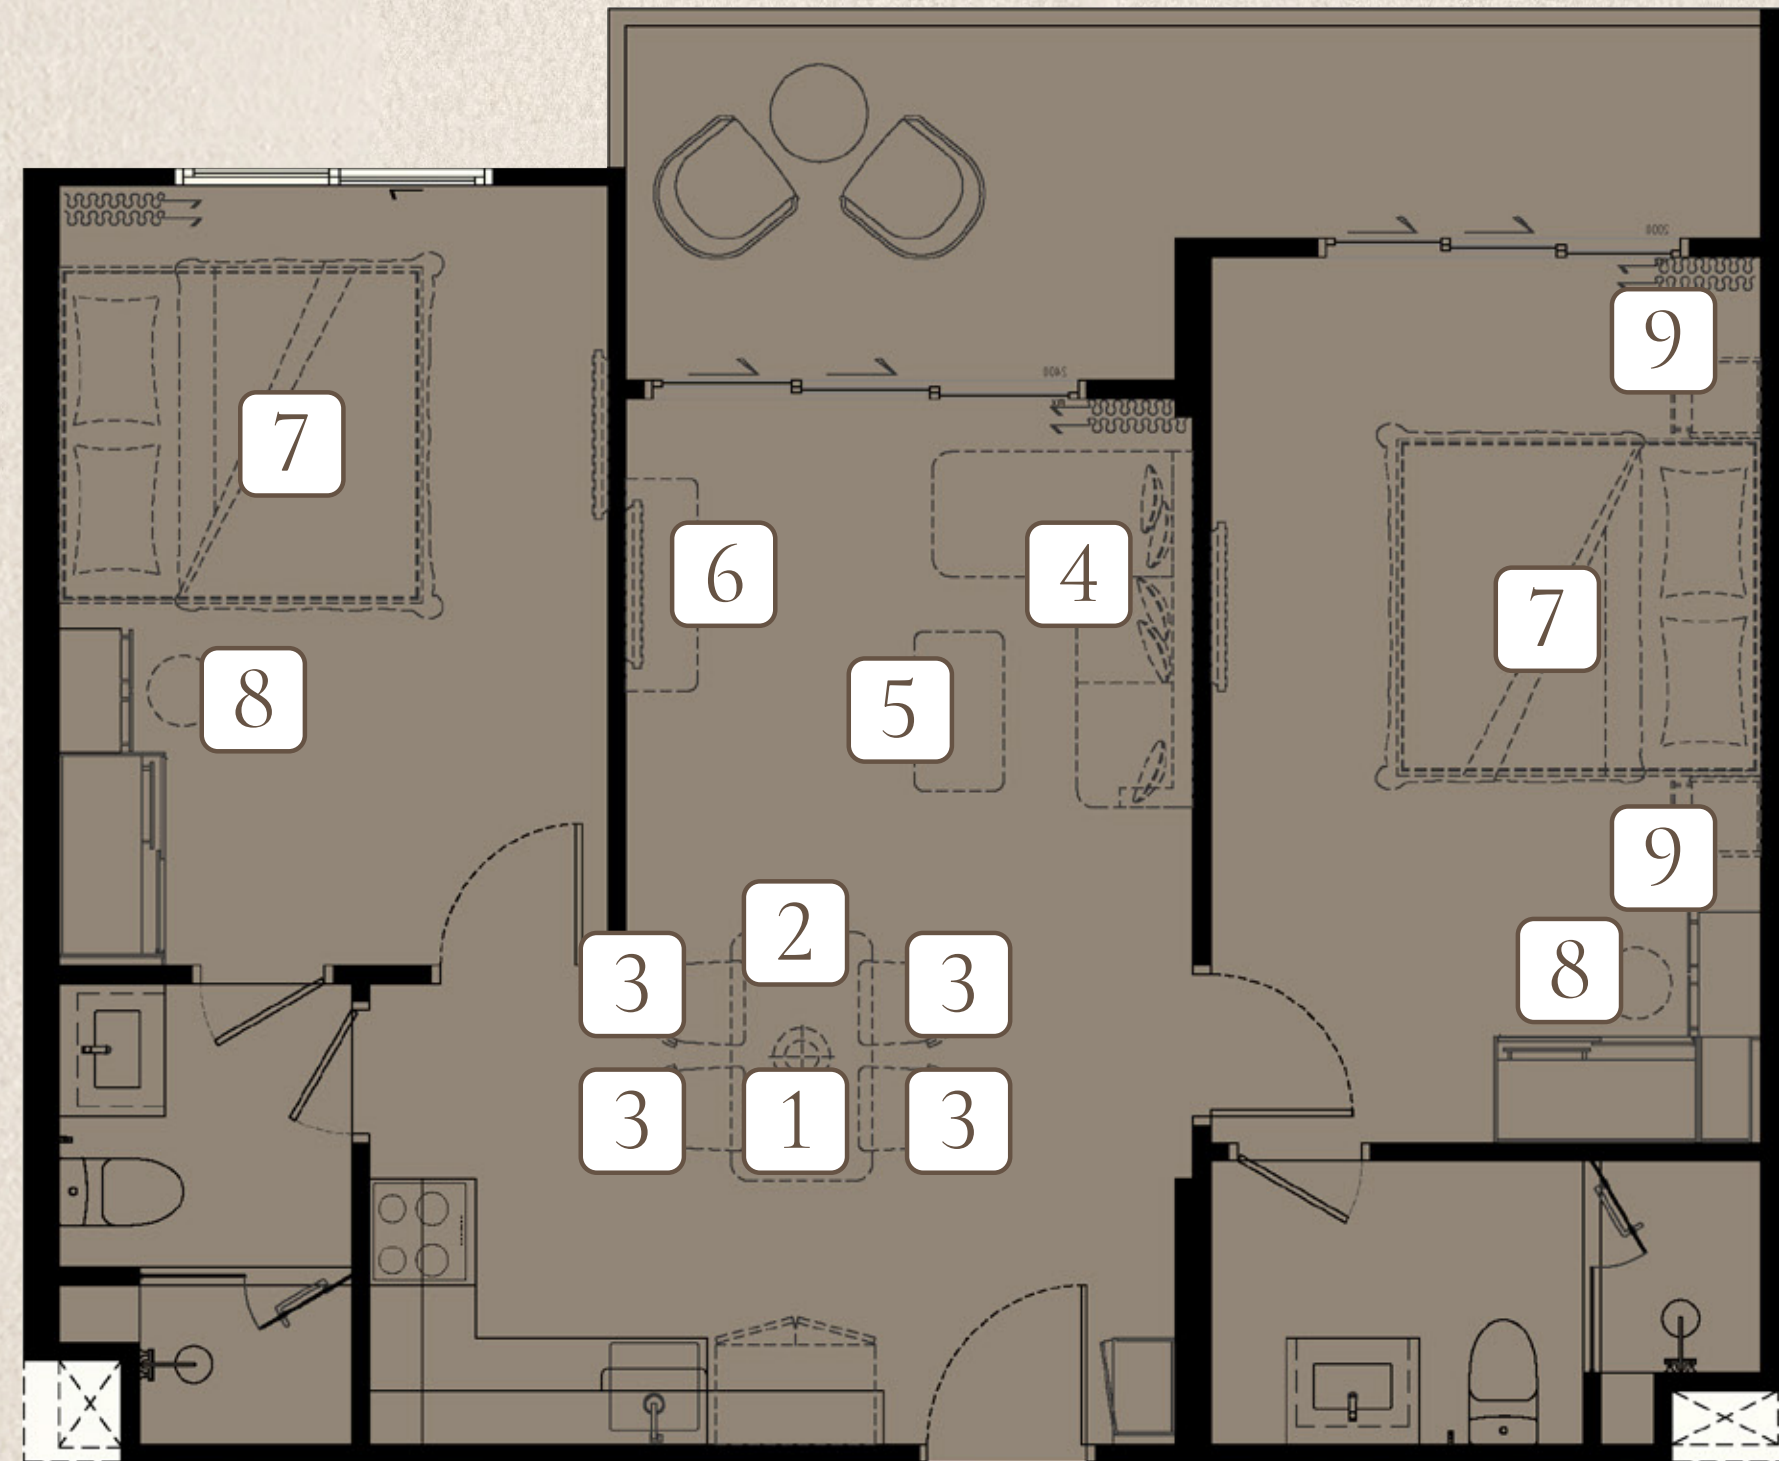

5 COFFEE TABLE

6 TV. CABINET

7 KING BED WITH MATTRESS 6 FT.

8 BUNKBED WITH MATTRESS 3 FT. X2

9 DRESSING STOOL X2

10 NIGHT TABLE

FURNITURE PACKAGE

biancana

TYPE 1 BPX1
62 SQ.M.

210,000 THB

1 PENDANT LAMP

2 DINING TABLE

3 DINING CHAIR X4

4 SOFA

5 COFFEE TABLE

6 TV. CABINET

7 KING BED WITH MATTRESS 6 FT.

8 BUNKBED WITH MATTRESS 3 FT. X2

9 DRESSING STOOL X2

10 NIGHT TABLE

FURNITURE PACKAGE

biancana

TYPE 2 BL (M)
75 SQ.M.

210,000 THB

1 PENDANT LAMP

2 DINING TABLE

3 DINING CHAIR X4

4 SOFA

5 COFFEE TABLE

6 TV. CABINET

7 KING BED X2
WITH MATTRESS 6 FT. X2

8 DRESSING STOOL X2