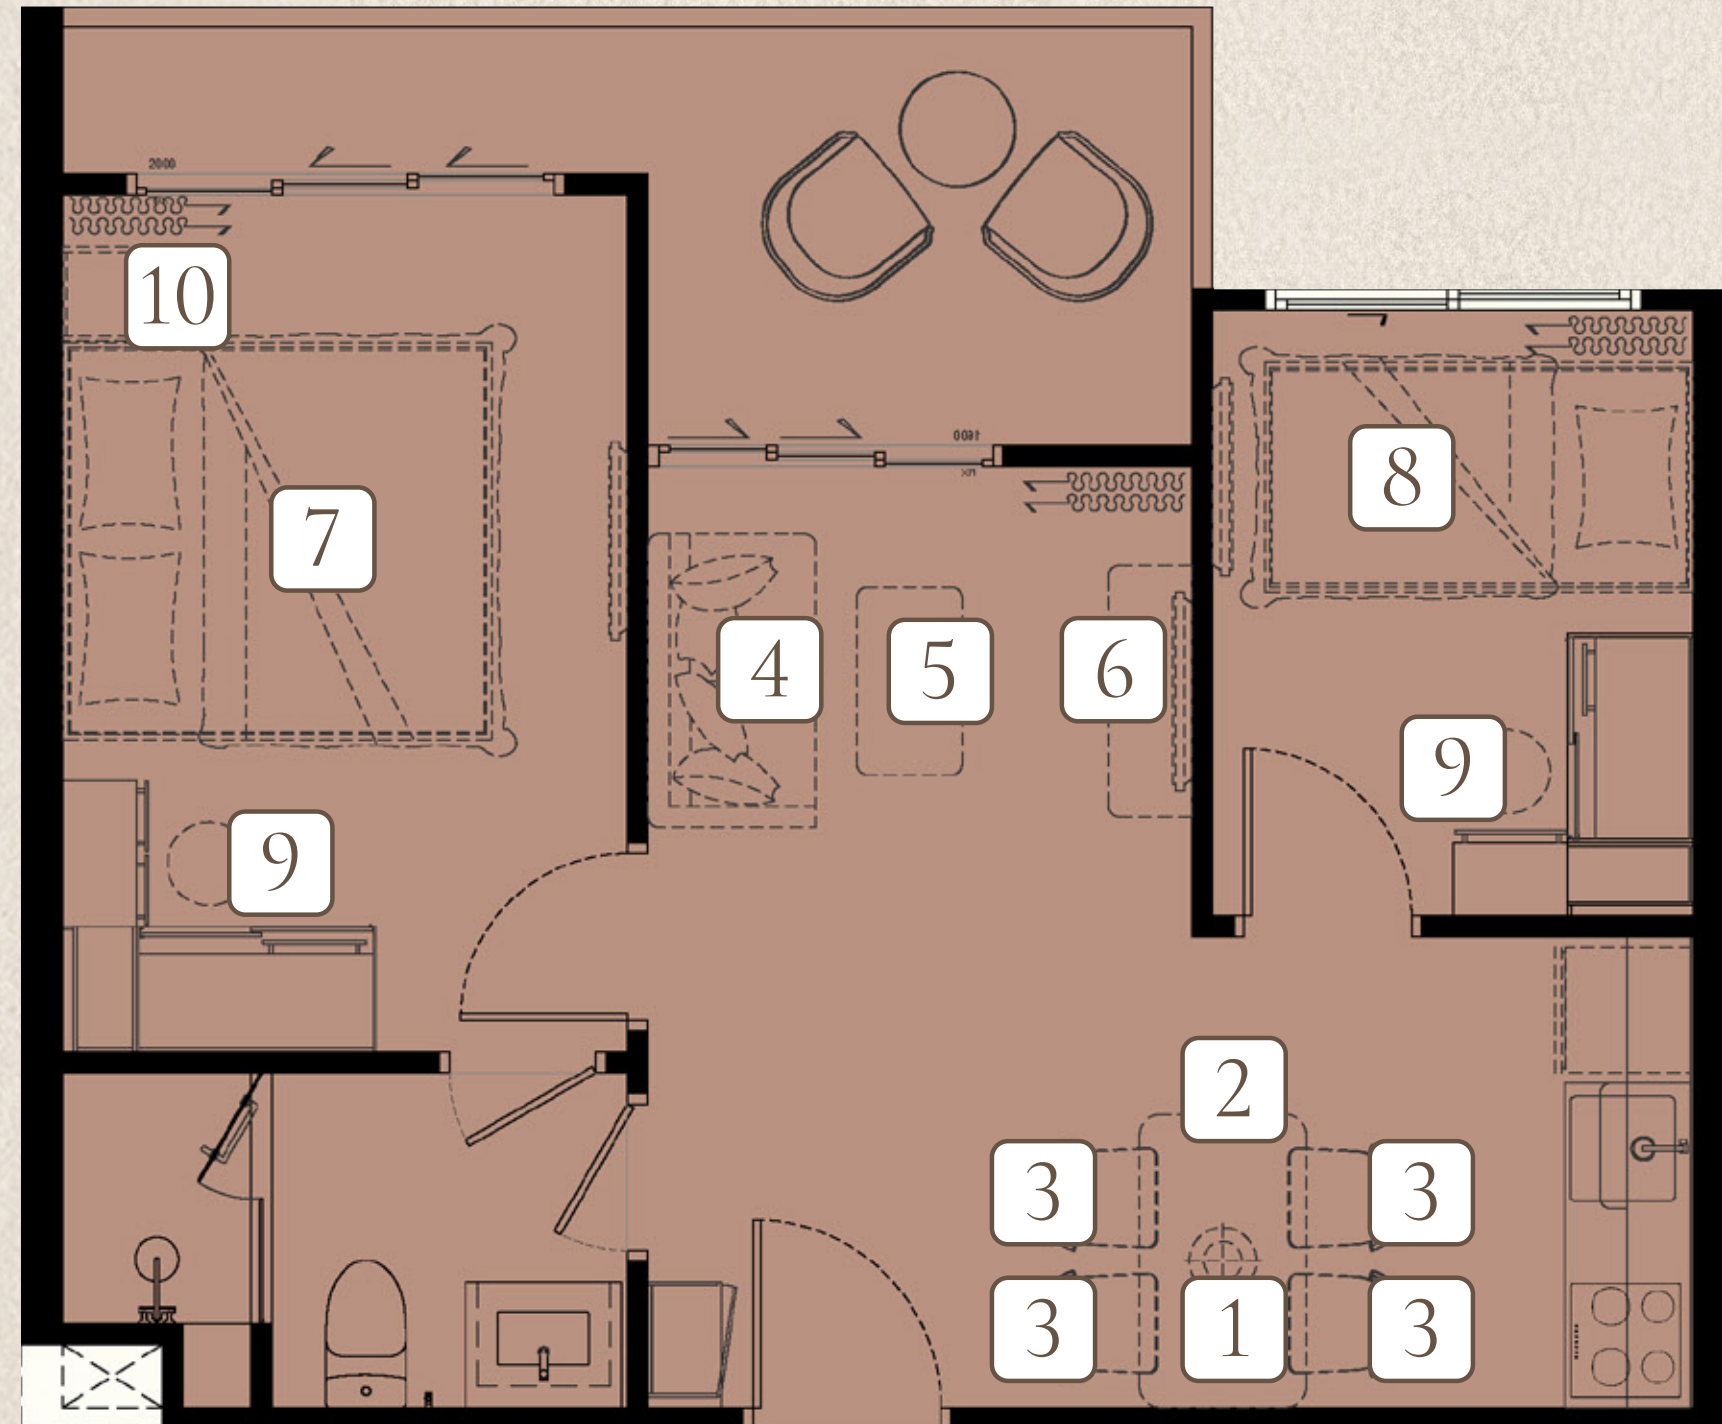

7 QUEEN BED
WITH MATTRESS 5 FT.

8 DRESSING STOOL

FURNITURE PACKAGE

biancana

TYPE 1 BP (M)
49 SQ.M.

210,000 THB

1 PENDANT LAMP

2 DINING TABLE
3 DINING CHAIR X4

4 SOFA

5 COFFEE TABLE

6 TV. CABINET

7 KING BED
WITH MATTRESS 6 FT.

8 BUNKBED
WITH MATTRESS 3 FT. X2

9 DRESSING STOOL X2

10 NIGHT TABLE

FURNITURE PACKAGE

biancana

TYPE 1 BP
49 SQ.M.

210,000 THB

1 PENDANT LAMP

2 DINING TABLE
3 DINING CHAIR X4

4 SOFA

5 COFFEE TABLE

6 TV. CABINET