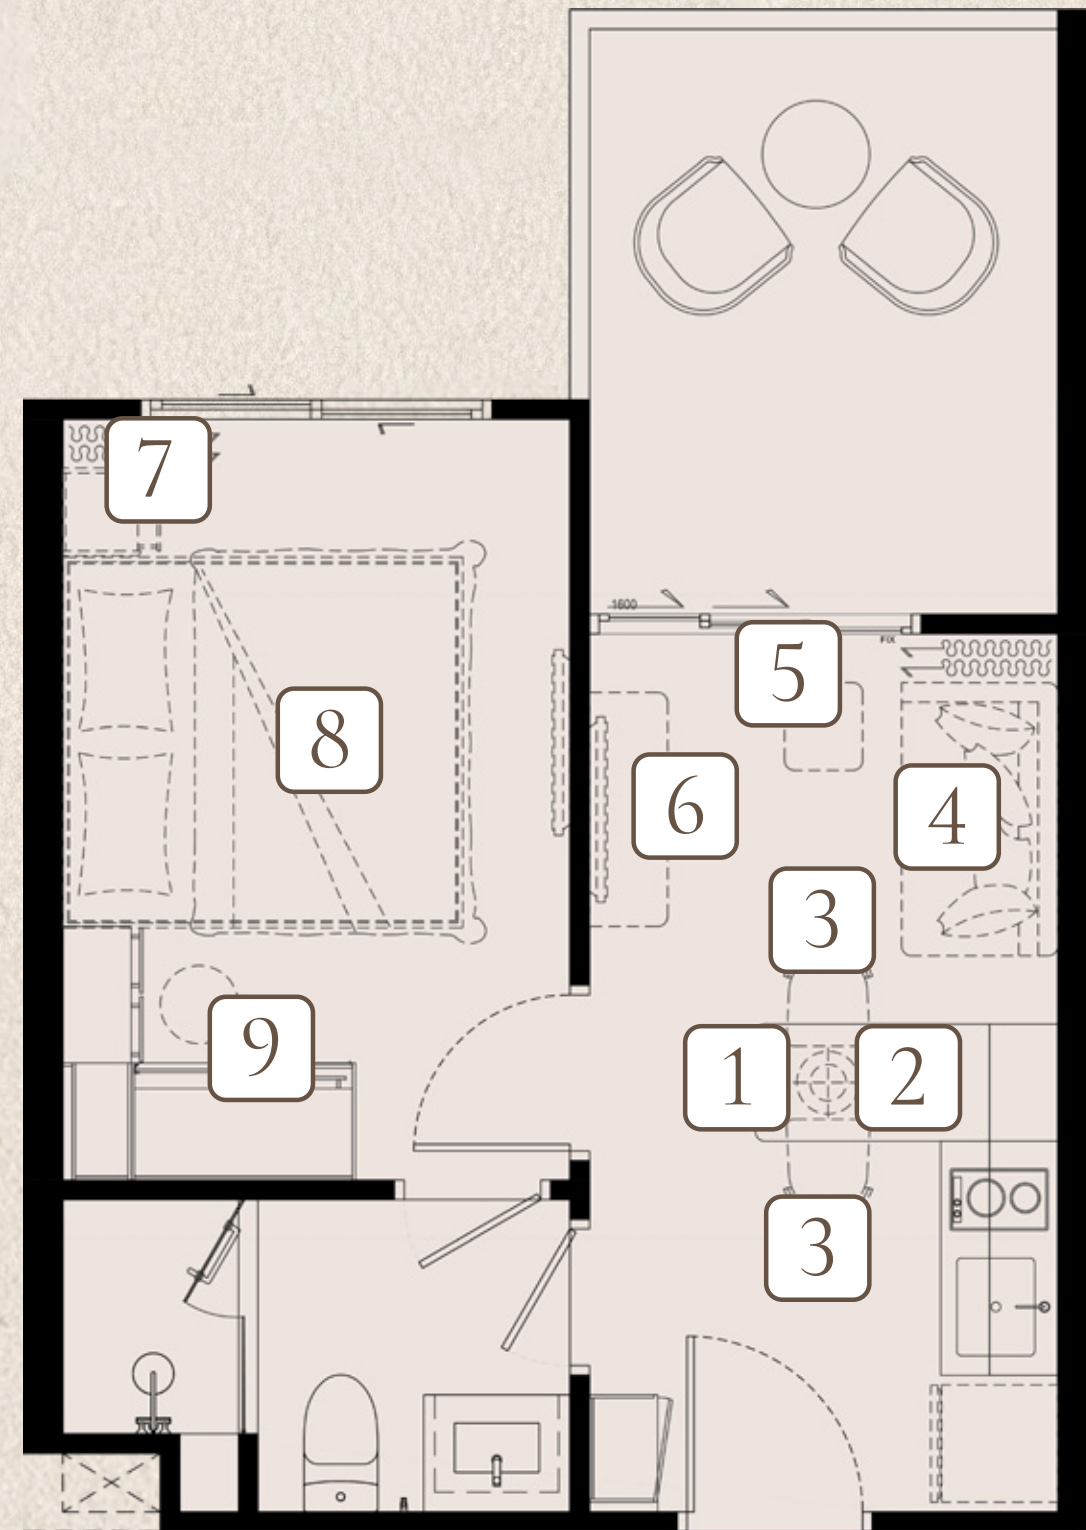

FURNITURE PACKAGE

biancana

TYPE 1 BMX
33 SQ.M.

140,000 THB