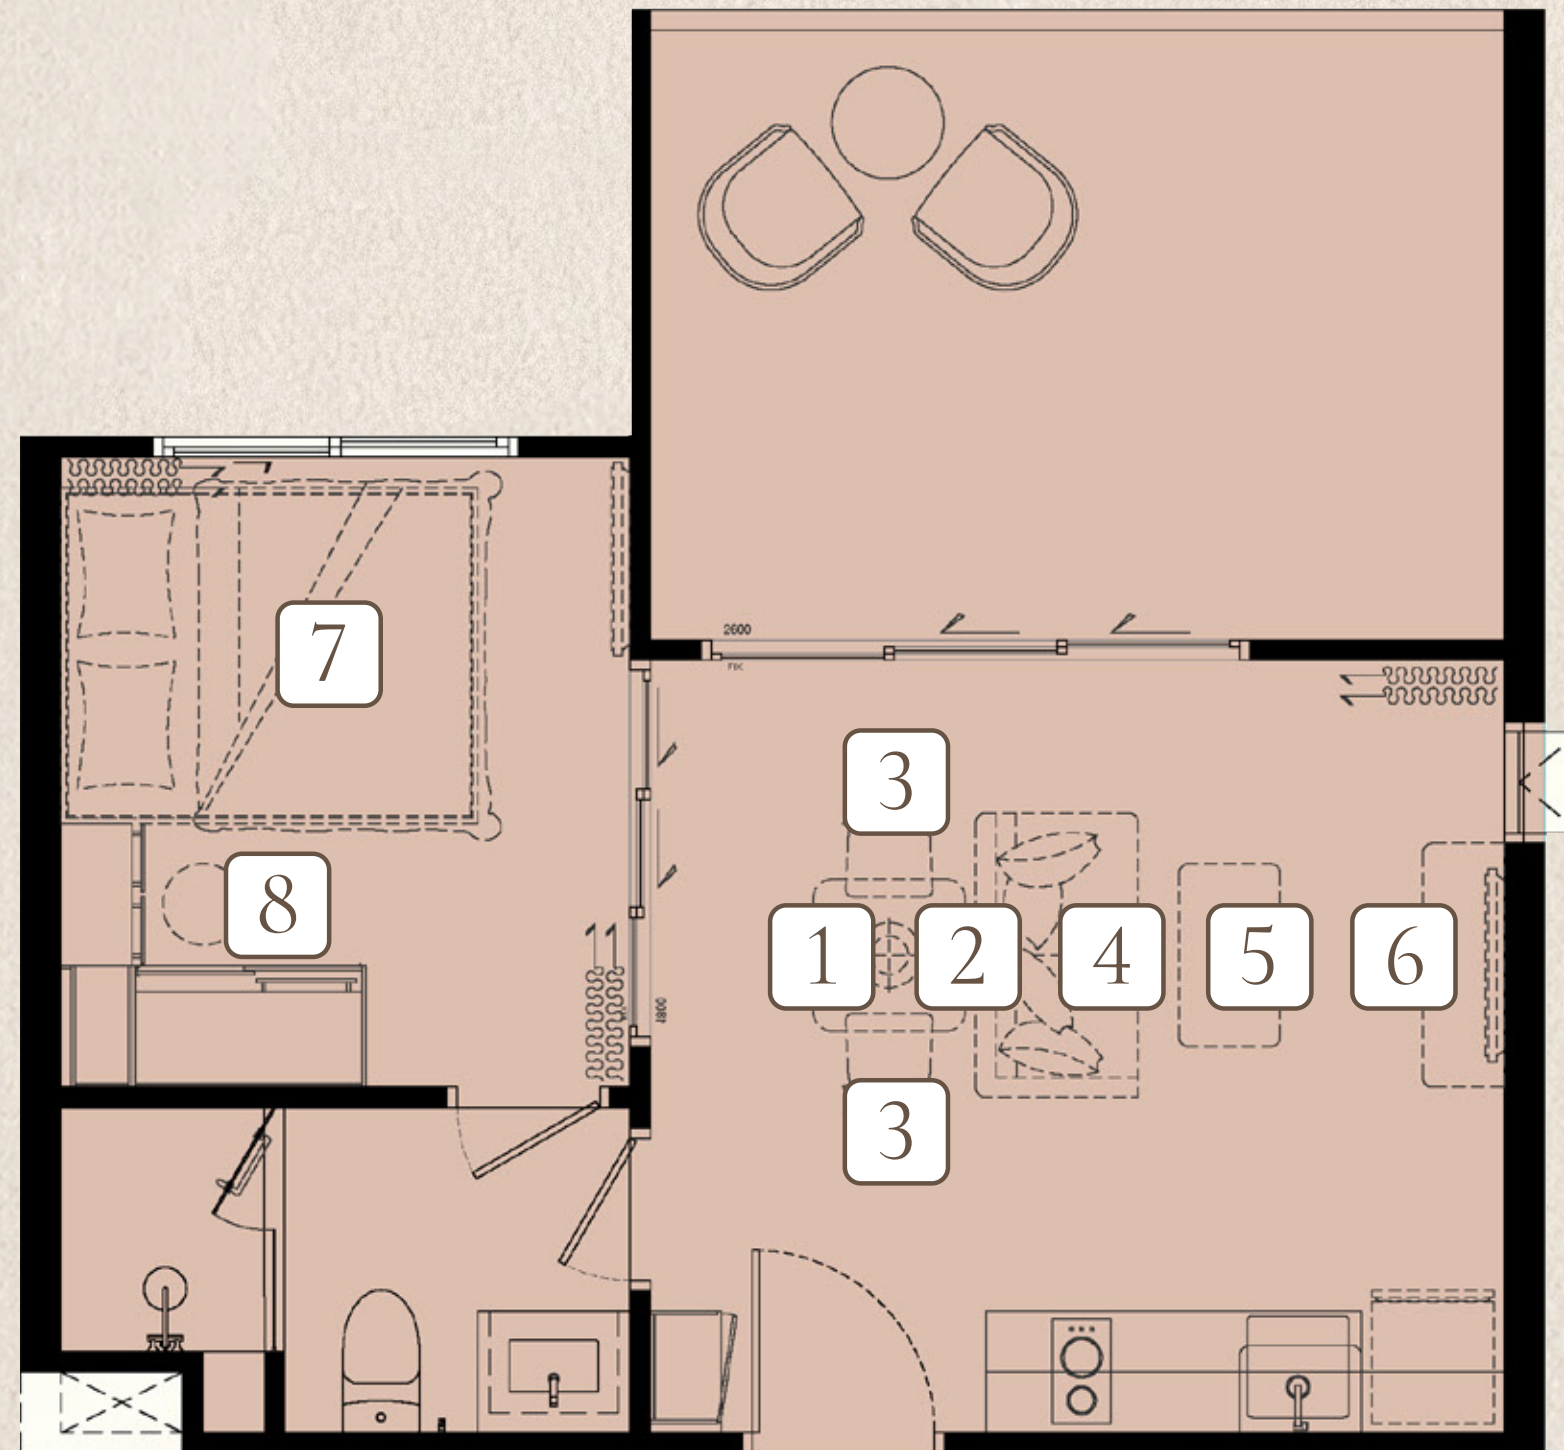

FURNITURE PACKAGE

biancana

TYPE 1 BLCX1
43 SQ.M.

130,000 THB