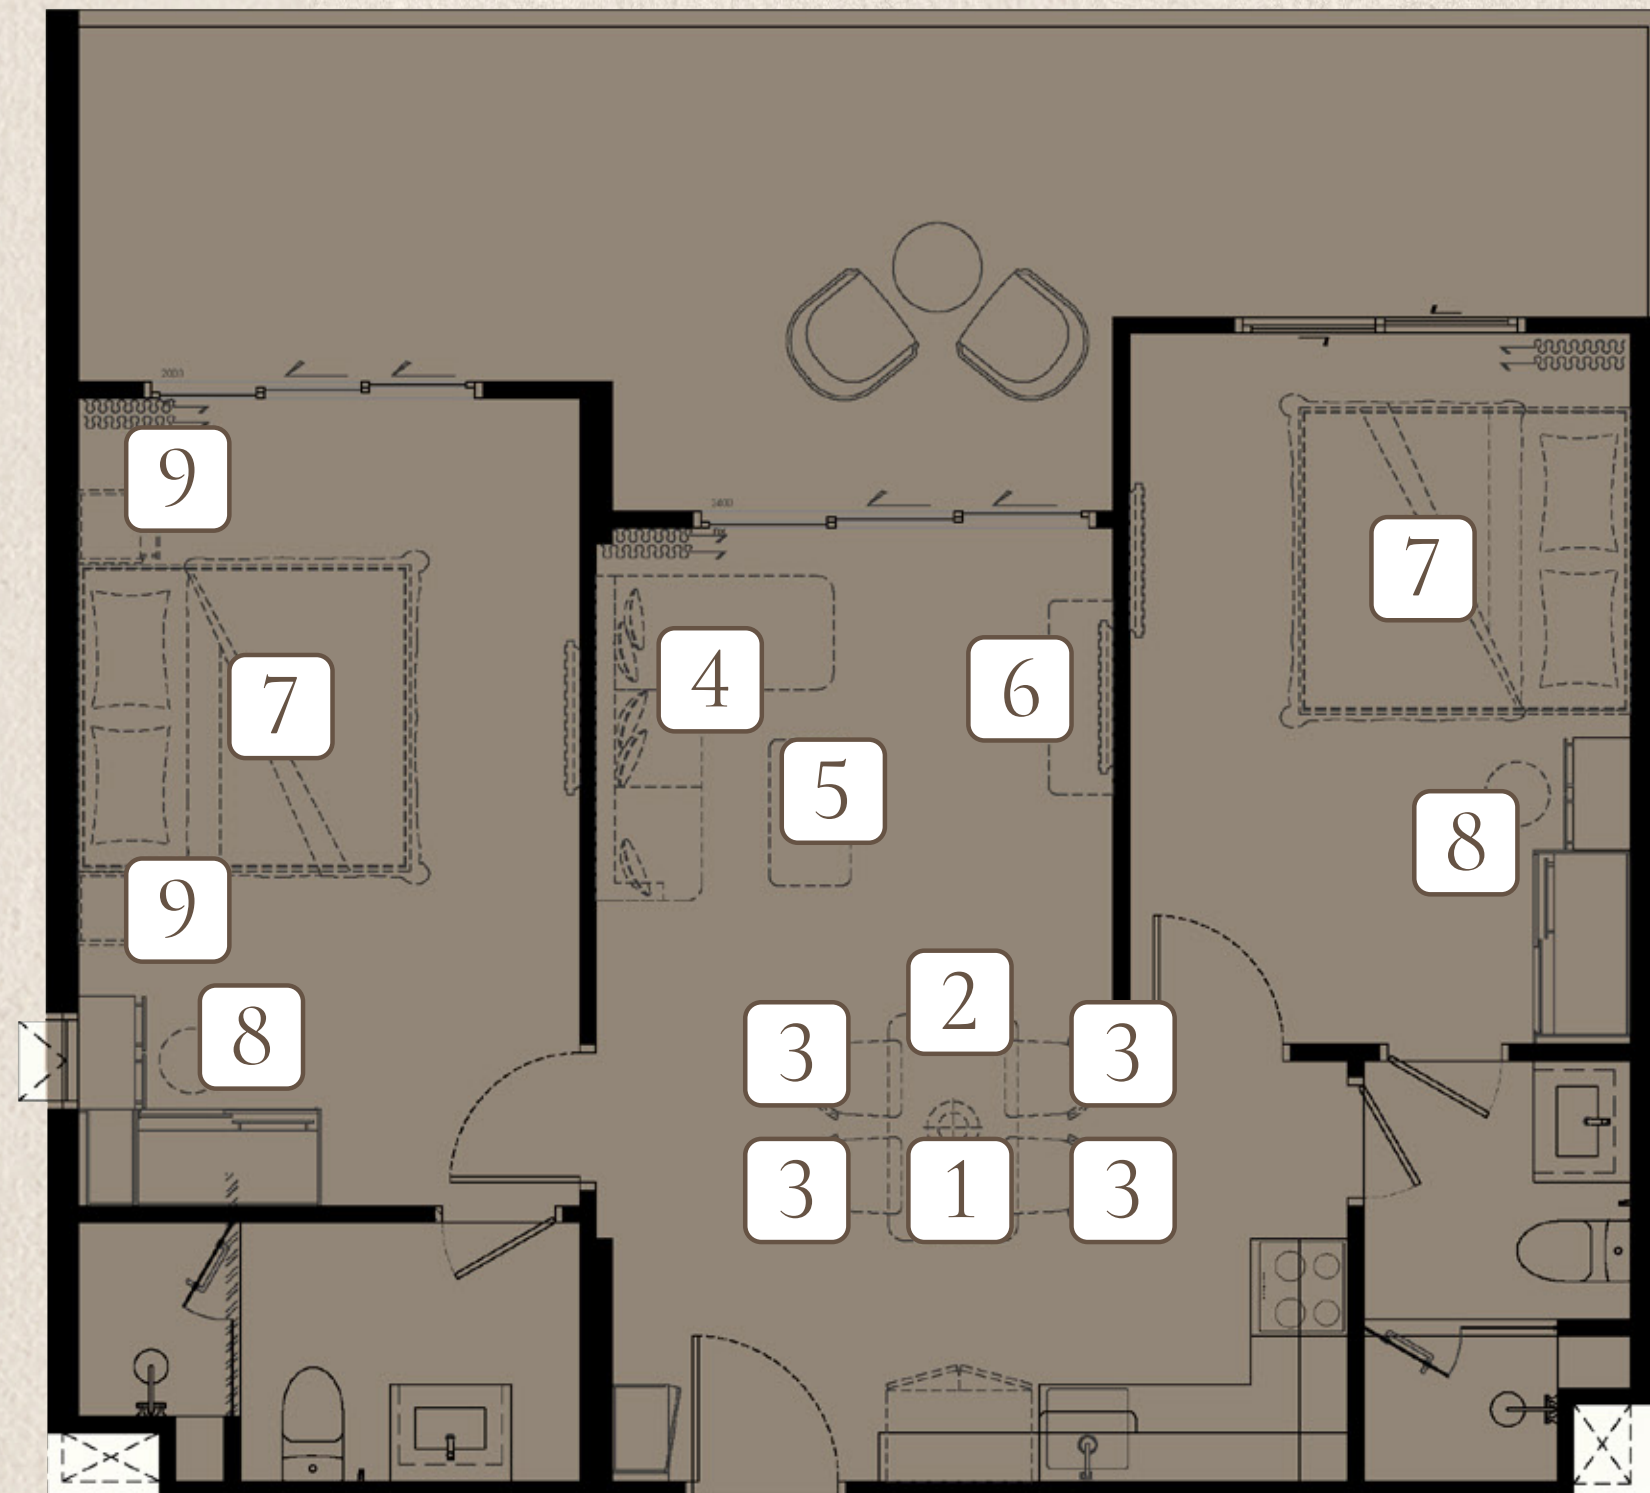

6 TV. CABINET

7 KING BED X2
WITH MATTRESS 6 FT. X2

8 DRESSING STOOL X2

9 NIGHT TABLE X2

FURNITURE PACKAGE

biancana

TYPE 2 BLC1X1 (M)
86 SQ.M.

210,000 THB

1 PENDANT LAMP

2 DINING TABLE

3 DINING CHAIR X4

4 SOFA

5 COFFEE TABLE

6 TV. CABINET

7 KING BED X2
WITH MATTRESS 6 FT. X2

8 DRESSING STOOL X2

9 NIGHT TABLE X2

FURNITURE PACKAGE

biancana

TYPE 2 BLC1X1
86 SQ.M.

210,000 THB

1 PENDANT LAMP

2 DINING TABLE

3 DINING CHAIR X4