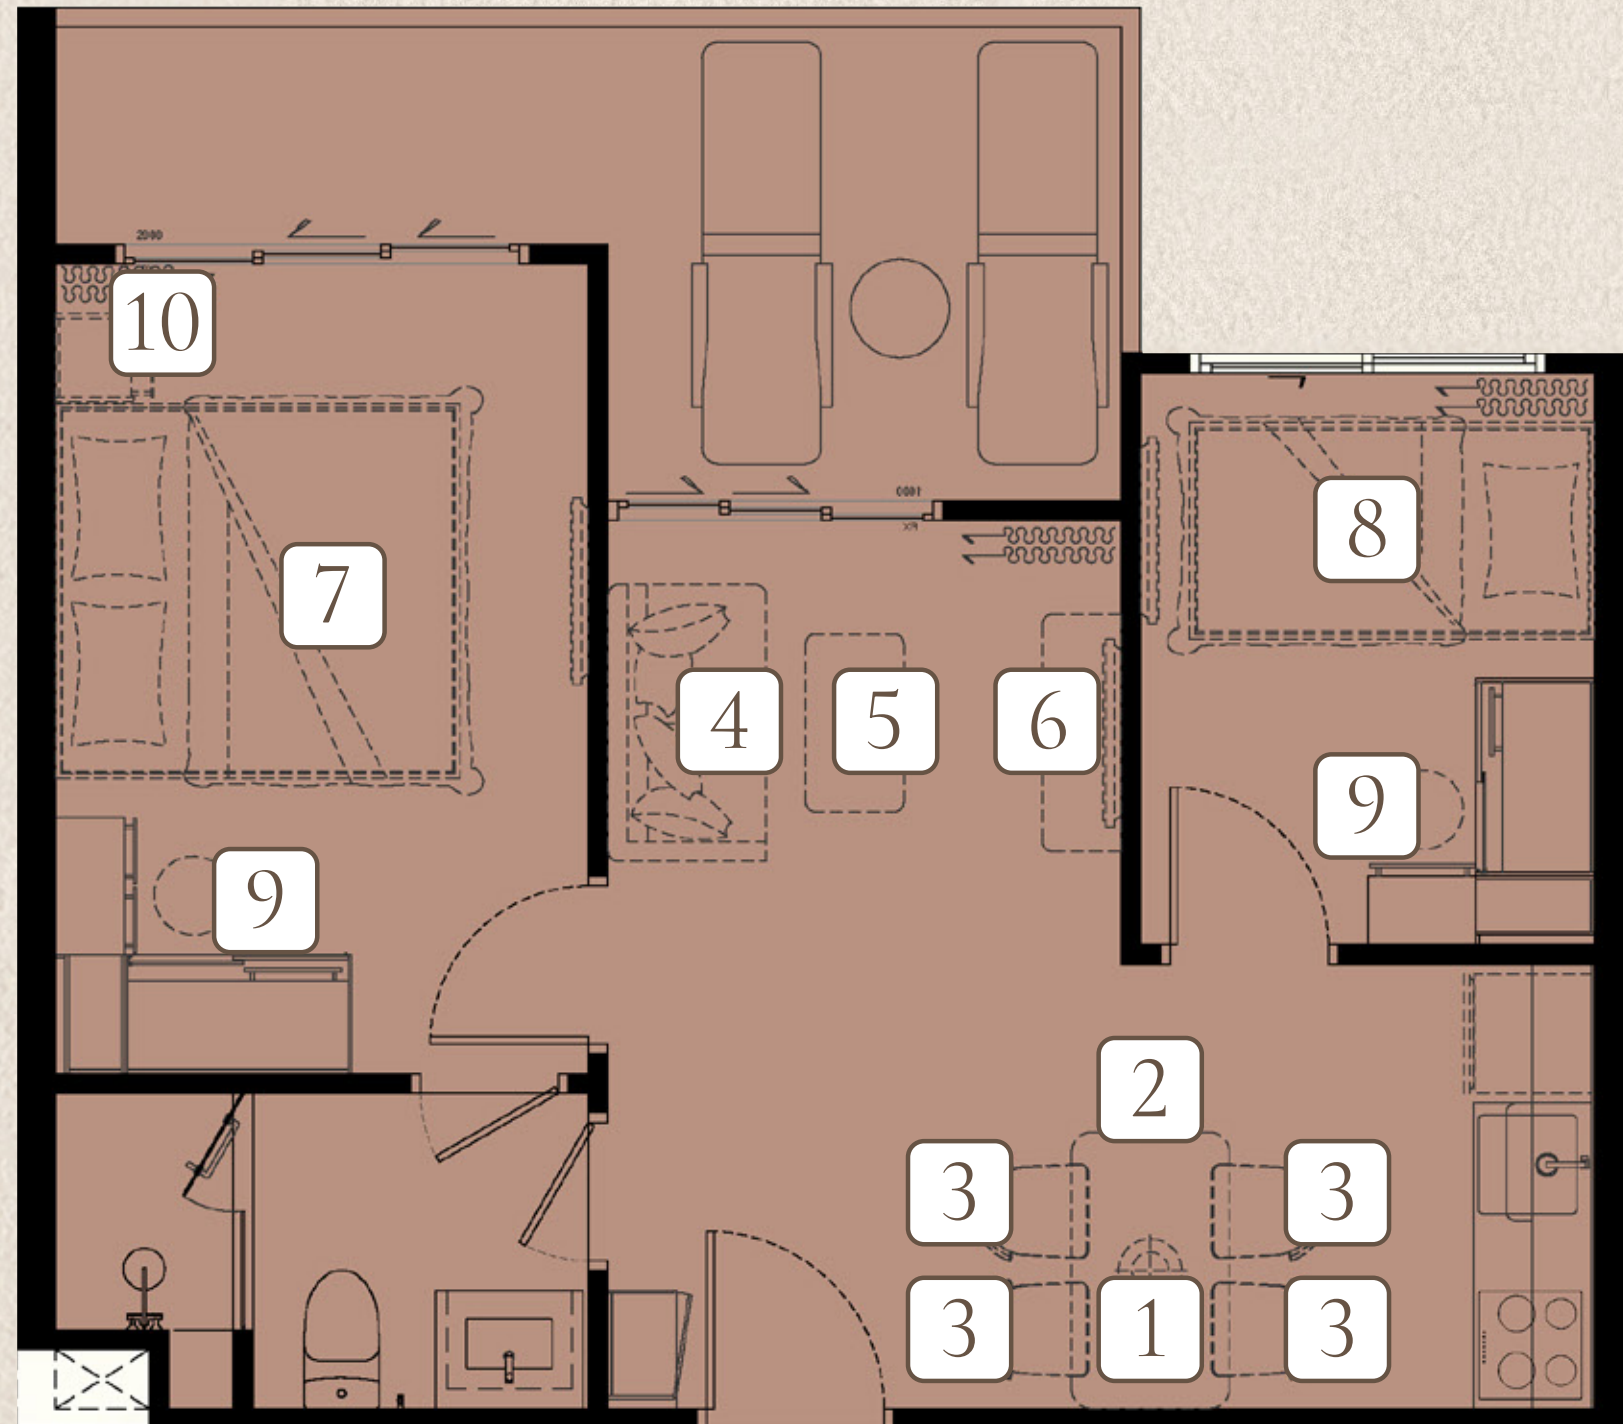

FURNITURE PACKAGE

biancana

TYPE 1 BPA
51 SQ.M.

210,000 THB