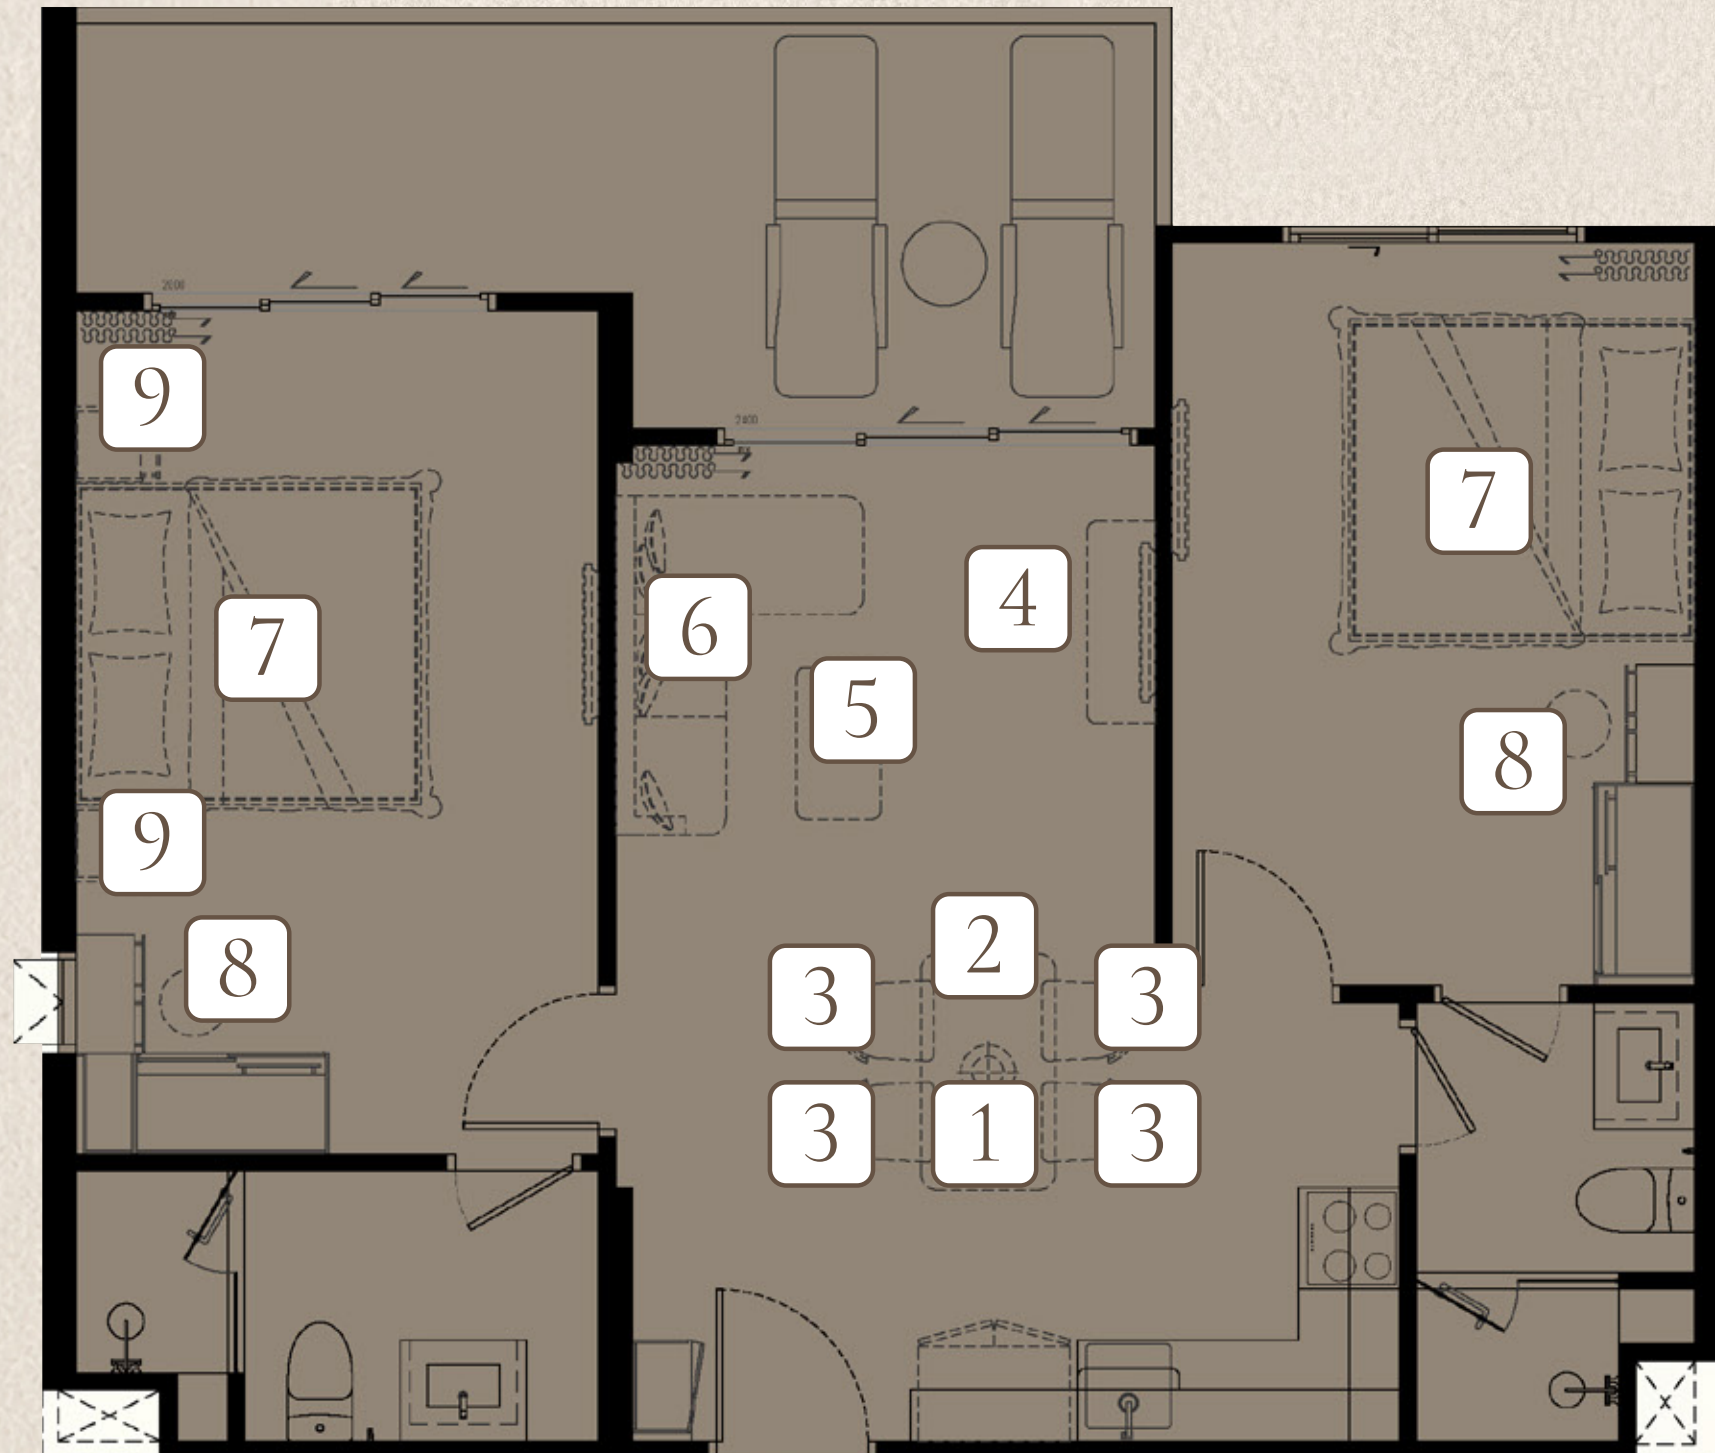

5 COFFEE TABLE

6 TV. CABINET

7 KING BED X2
WITH MATTRESS 6 FT. X2

8 DRESSING STOOL X2

9 NIGHT TABLE X2

FURNITURE PACKAGE

biancana

TYPE 2 BLAC
76 SQ.M.

210,000 THB

1 PENDANT LAMP

2 DINING TABLE

3 DINING CHAIR X4

4 SOFA

5 COFFEE TABLE

6 TV. CABINET

7 KING BED X2
WITH MATTRESS 6 FT. X2