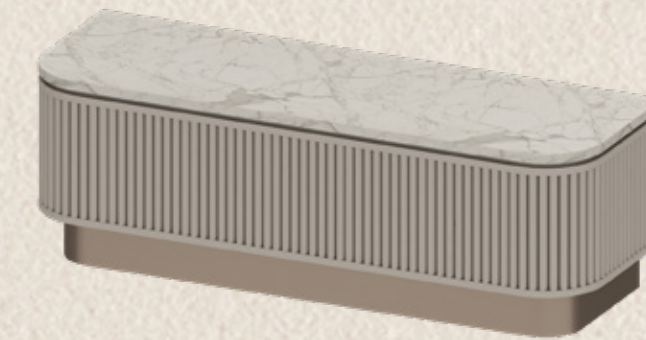

TYPE 2 BPMC1X1
100 SQ.M.

285,000 THB

1 PENDANT LAMP

2 DINING TABLE
3 DINING CHAIR X6

4 SOFA

5 COFFEE TABLE

6 TV. CABINET

7 KING BED X2
WITH MATTRESS 6 FT. X2