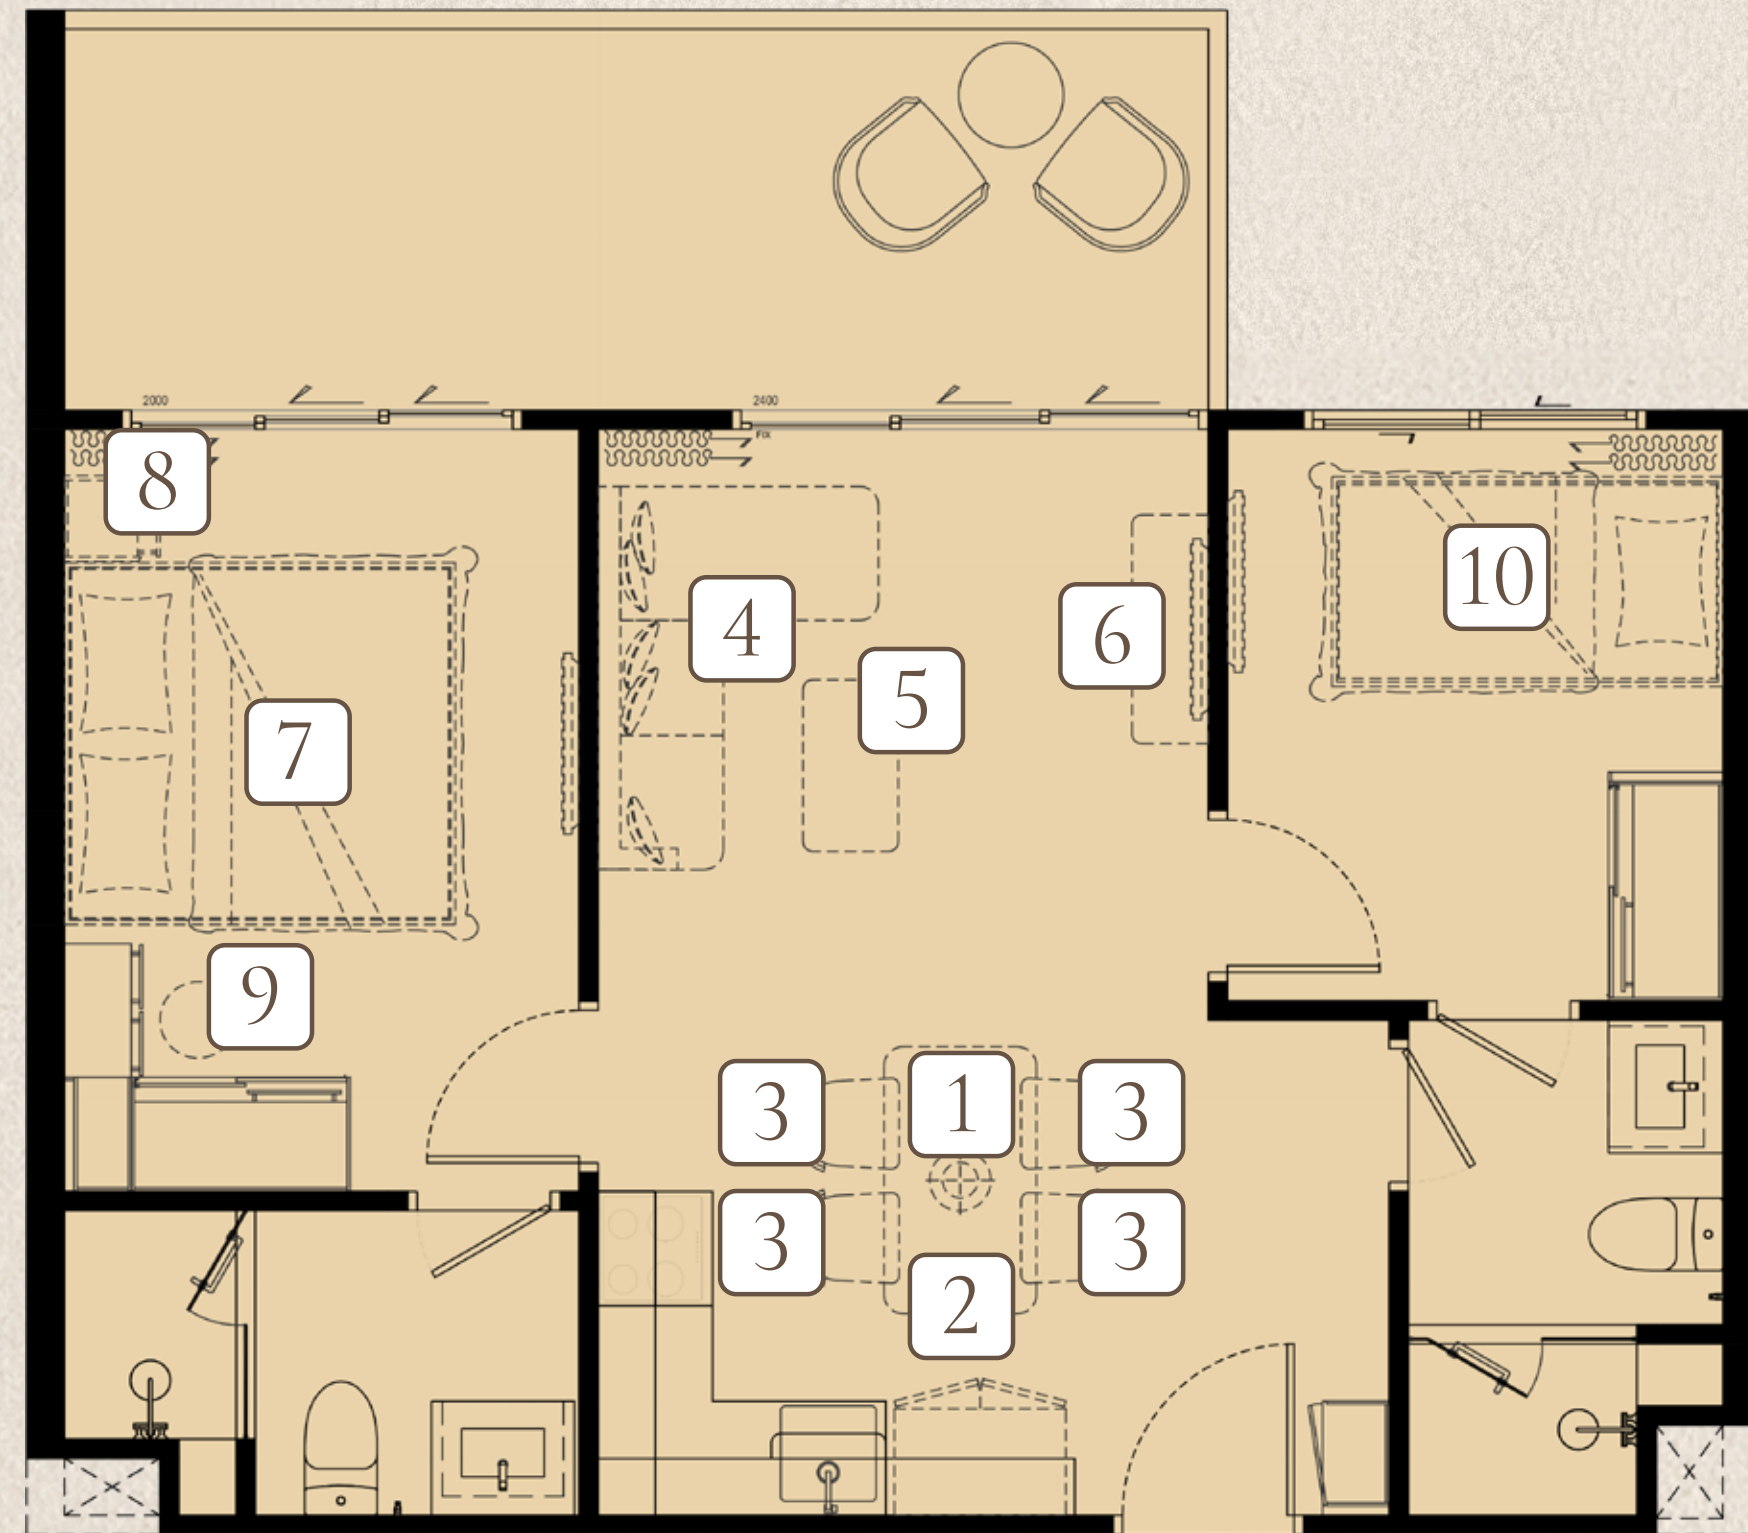

7 NIGHT TABLE

8 KING BED
WITH MATTRESS 6 FT.

9 DRESSING STOOL

FURNITURE PACKAGE

biancana

TYPE 2 BM
62 SQ.M.

215,000 THB

1 PENDANT LAMP