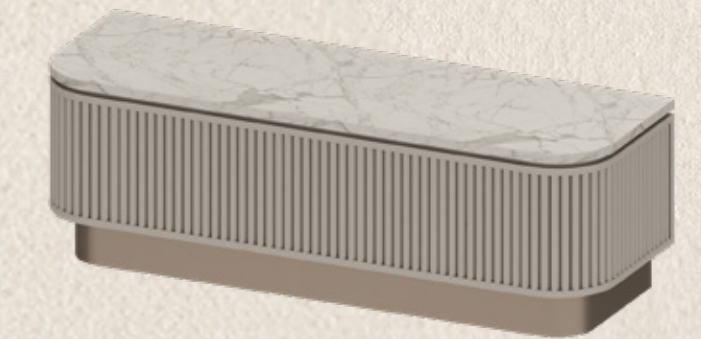

6 TV. CABINET