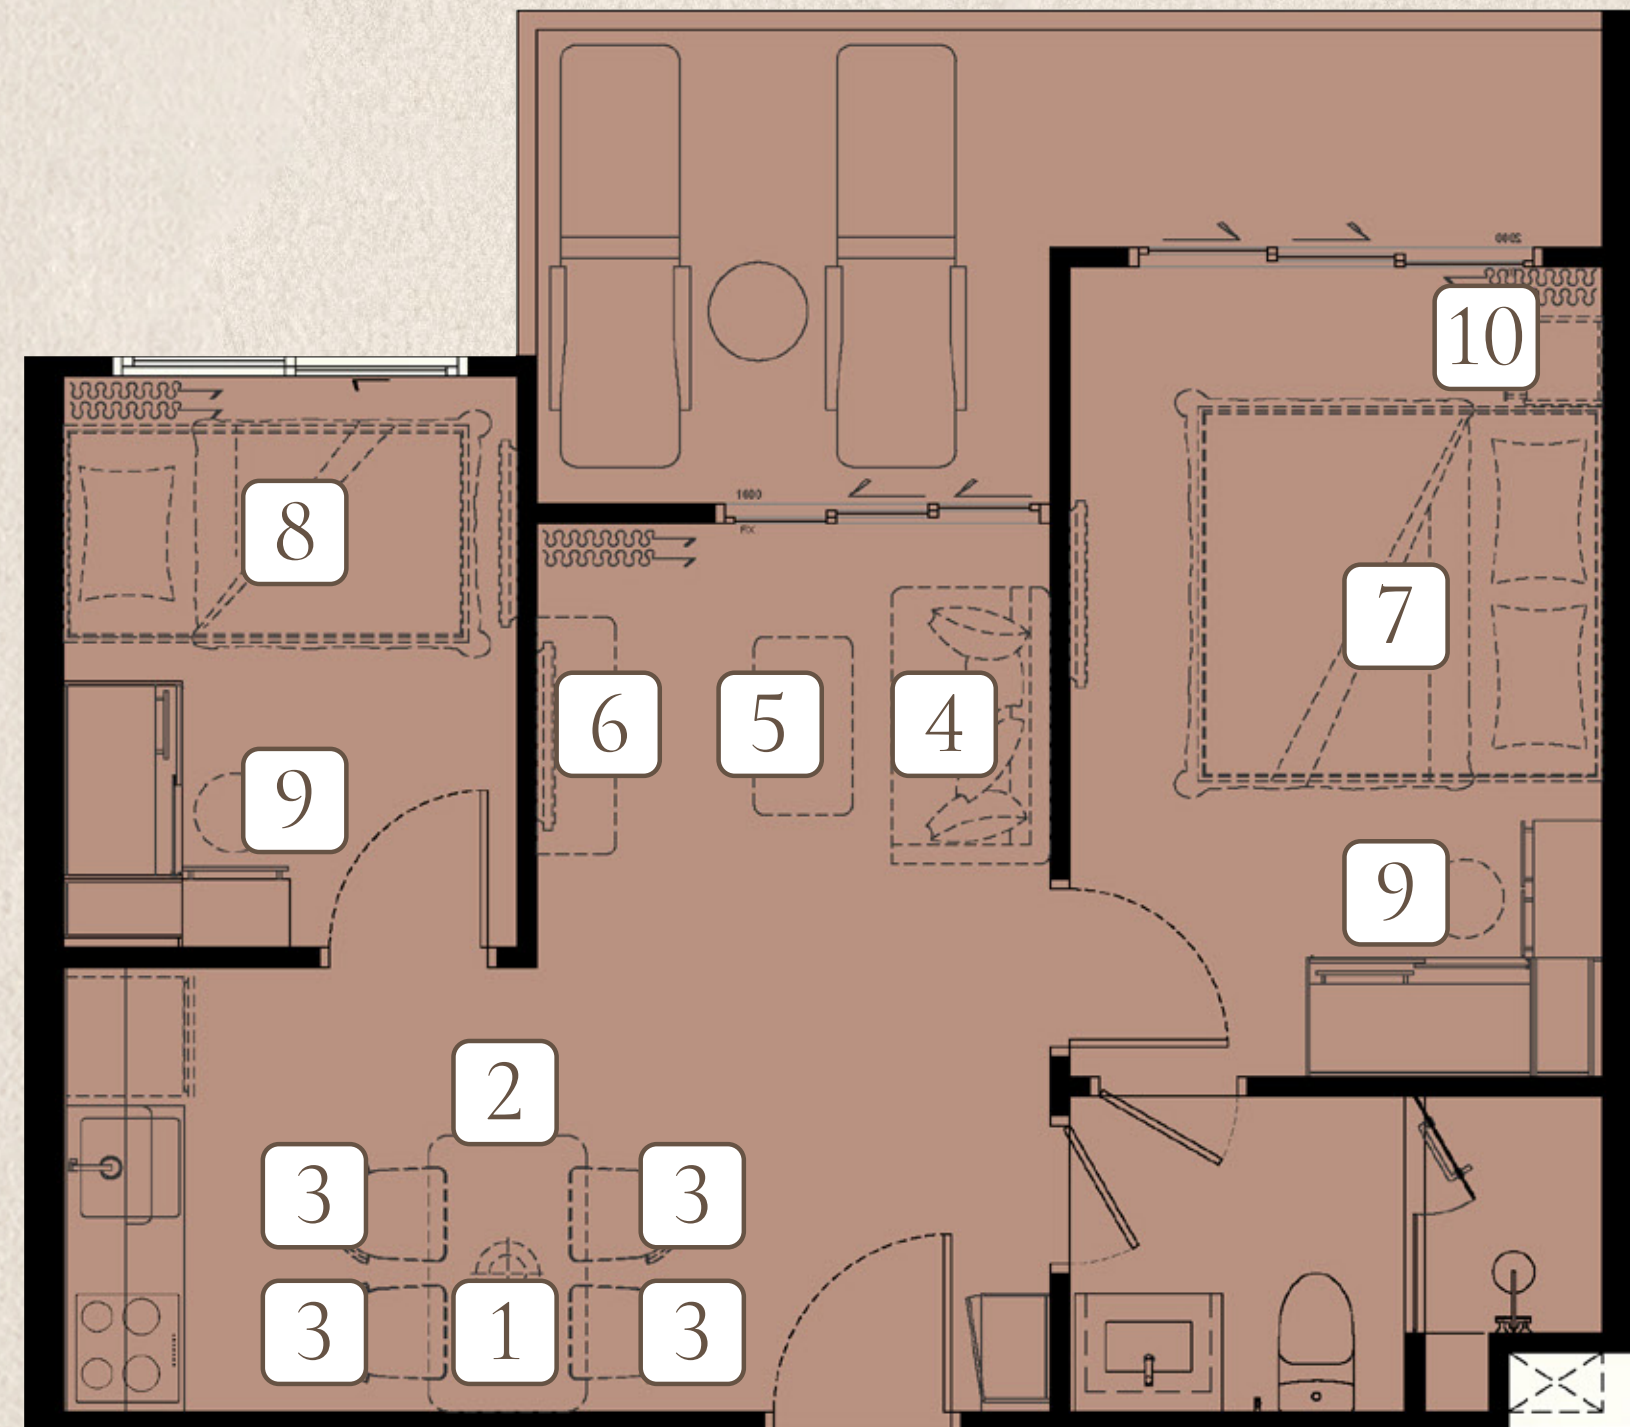

biancana

TYPE 1 BP
49 SQ.M.

210,000 THB

1 PENDANT LAMP

2 DINING TABLE
3 DINING CHAIR X4

4 SOFA

5 COFFEE TABLE

6 TV. CABINET

7 KING BED
WITH MATTRESS 6 FT.

8 BUNKBED
WITH MATTRESS 3 FT. X2

9 DRESSING STOOL X2

10 NIGHT TABLE

FURNITURE PACKAGE

biancana

TYPE 1 BPA (M)
51 SQ.M.

210,000 THB

1 PENDANT LAMP

2 DINING TABLE
3 DINING CHAIR X4

4 SOFA

5 COFFEE TABLE

6 TV. CABINET

7 KING BED
WITH MATTRESS 6 FT.

8 BUNKBED
WITH MATTRESS 3 FT. X2

9 DRESSING STOOL X2