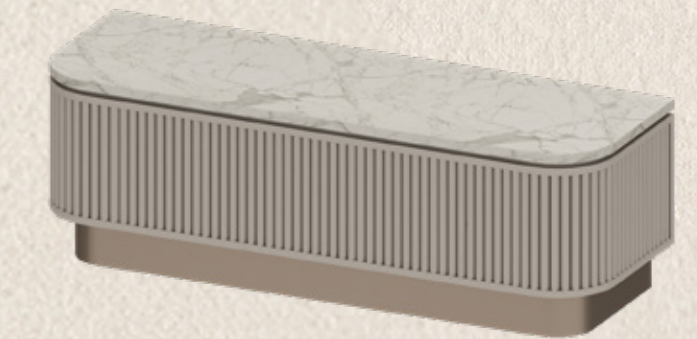

6 TV. CABINET