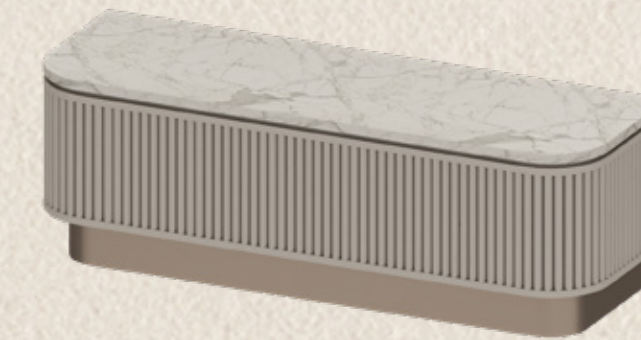

6 TV. CABINET