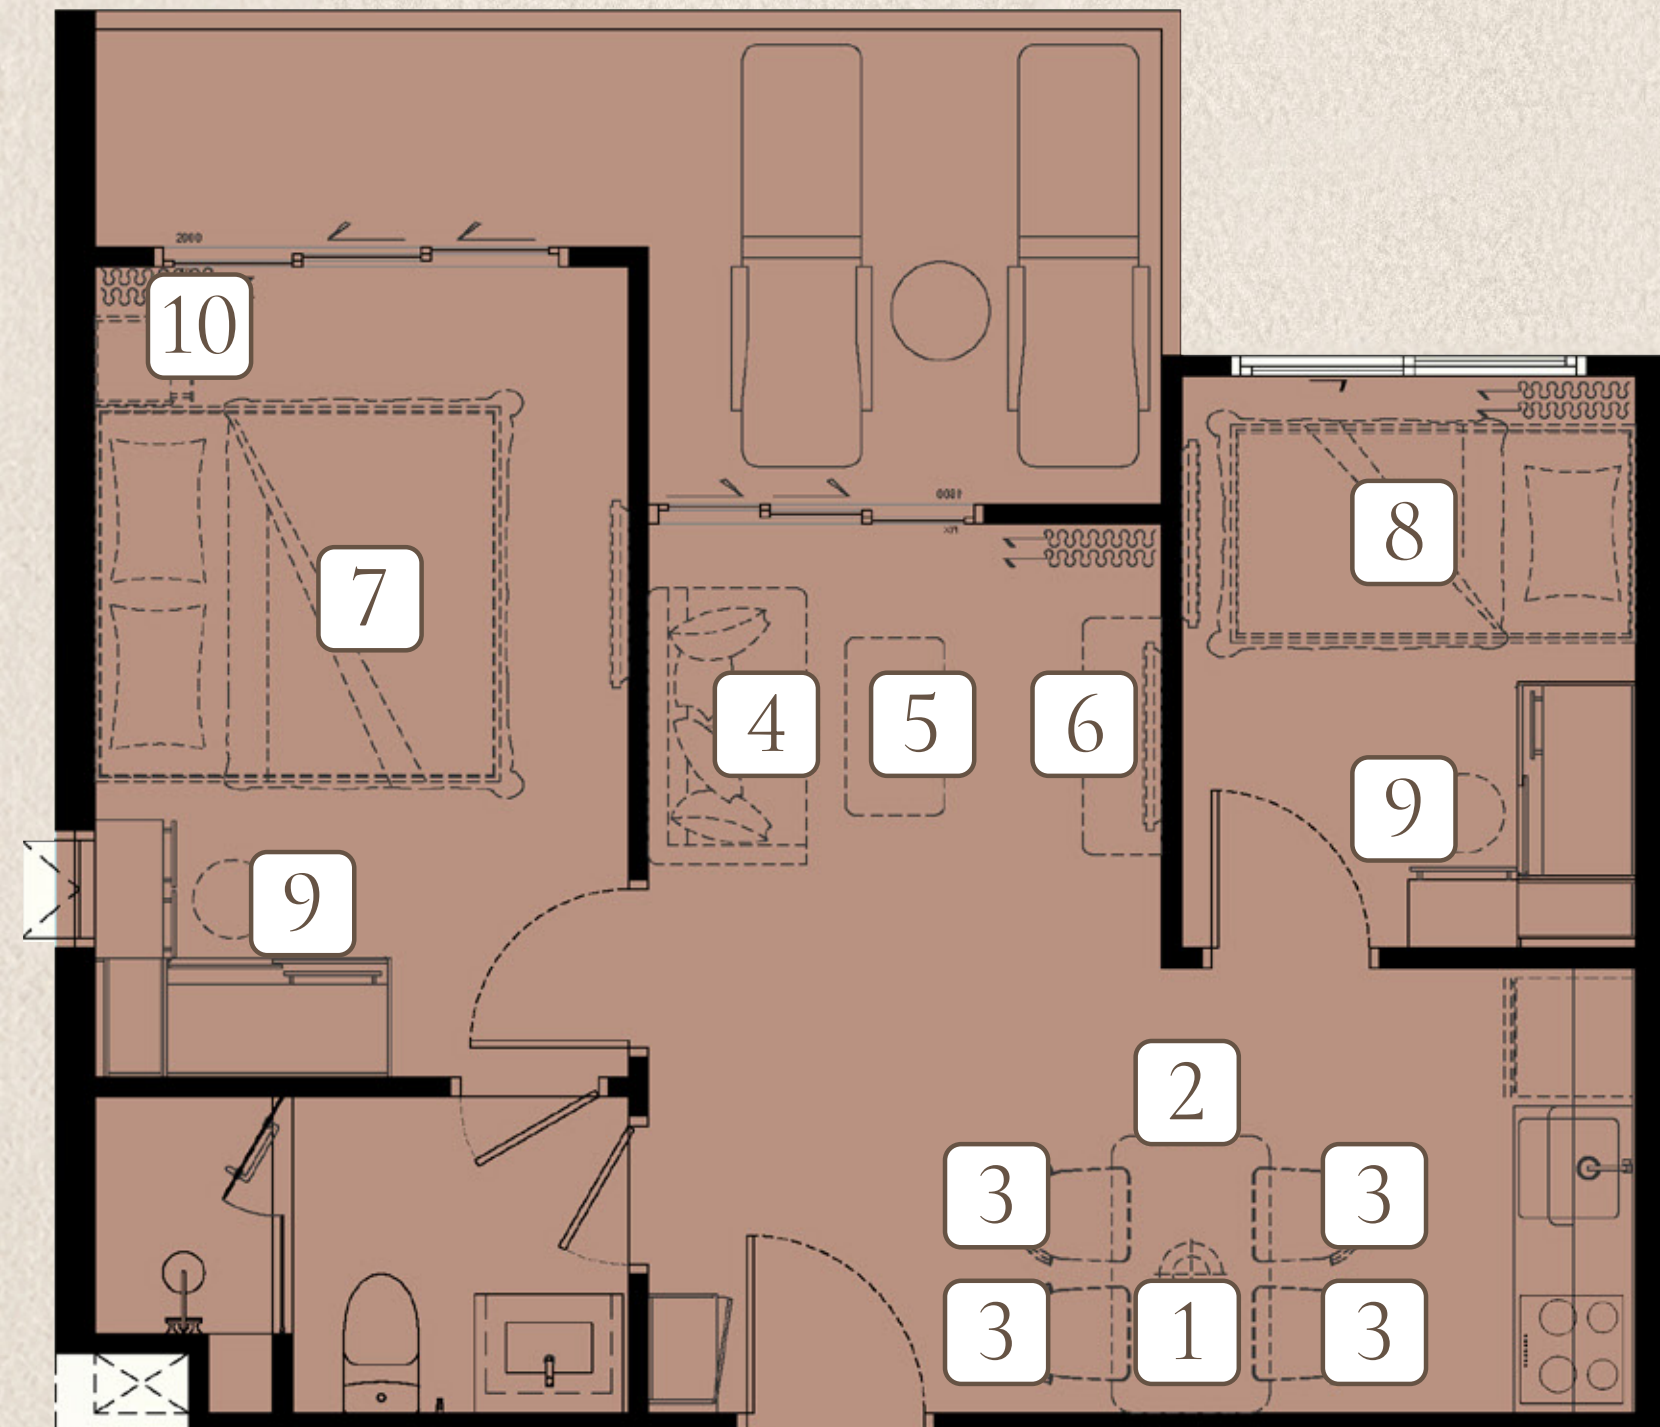

5 COFFEE TABLE

6 TV. CABINET

7 KING BED
WITH MATTRESS 6 FT.

8 BUNKBED
WITH MATTRESS 3 FT. X2

9 DRESSING STOOL X2

10 NIGHT TABLE

FURNITURE PACKAGE

biancana

TYPE 1 BPAC
51 SQ.M.

210,000 THB

1 PENDANT LAMP

2 DINING TABLE
3 DINING CHAIR X4

4 SOFA

5 COFFEE TABLE

6 TV. CABINET

7 KING BED WITH MATTRESS 6 FT.