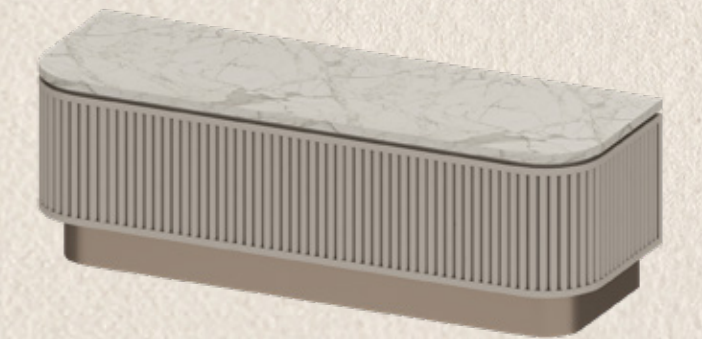

5 COFFEE TABLE

6 TV. CABINET

TYPE 1 BLX1 (M)
43 SQ.M.

130,000 THB

7 QUEEN BED
WITH MATTRESS 5 FT.

8 DRESSING STOOL

FURNITURE PACKAGE

biancana