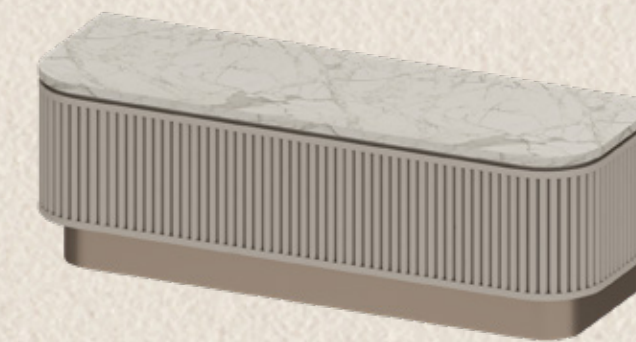

6 TV. CABINET