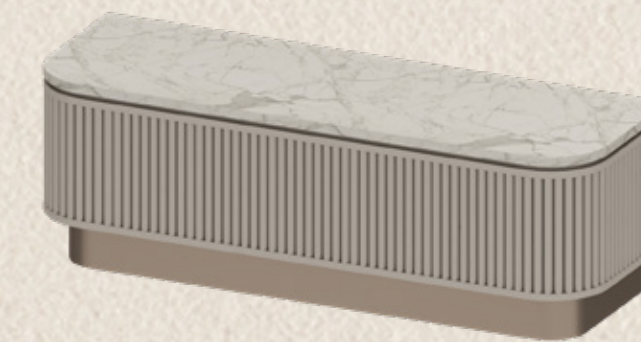

FURNITURE PACKAGE

biancana

TYPE 2 BPMX
97 SQ.M.

285,000 THB

1 PENDANT LAMP

2 DINING TABLE
3 DINING CHAIR X6

4 SOFA

5 COFFEE TABLE