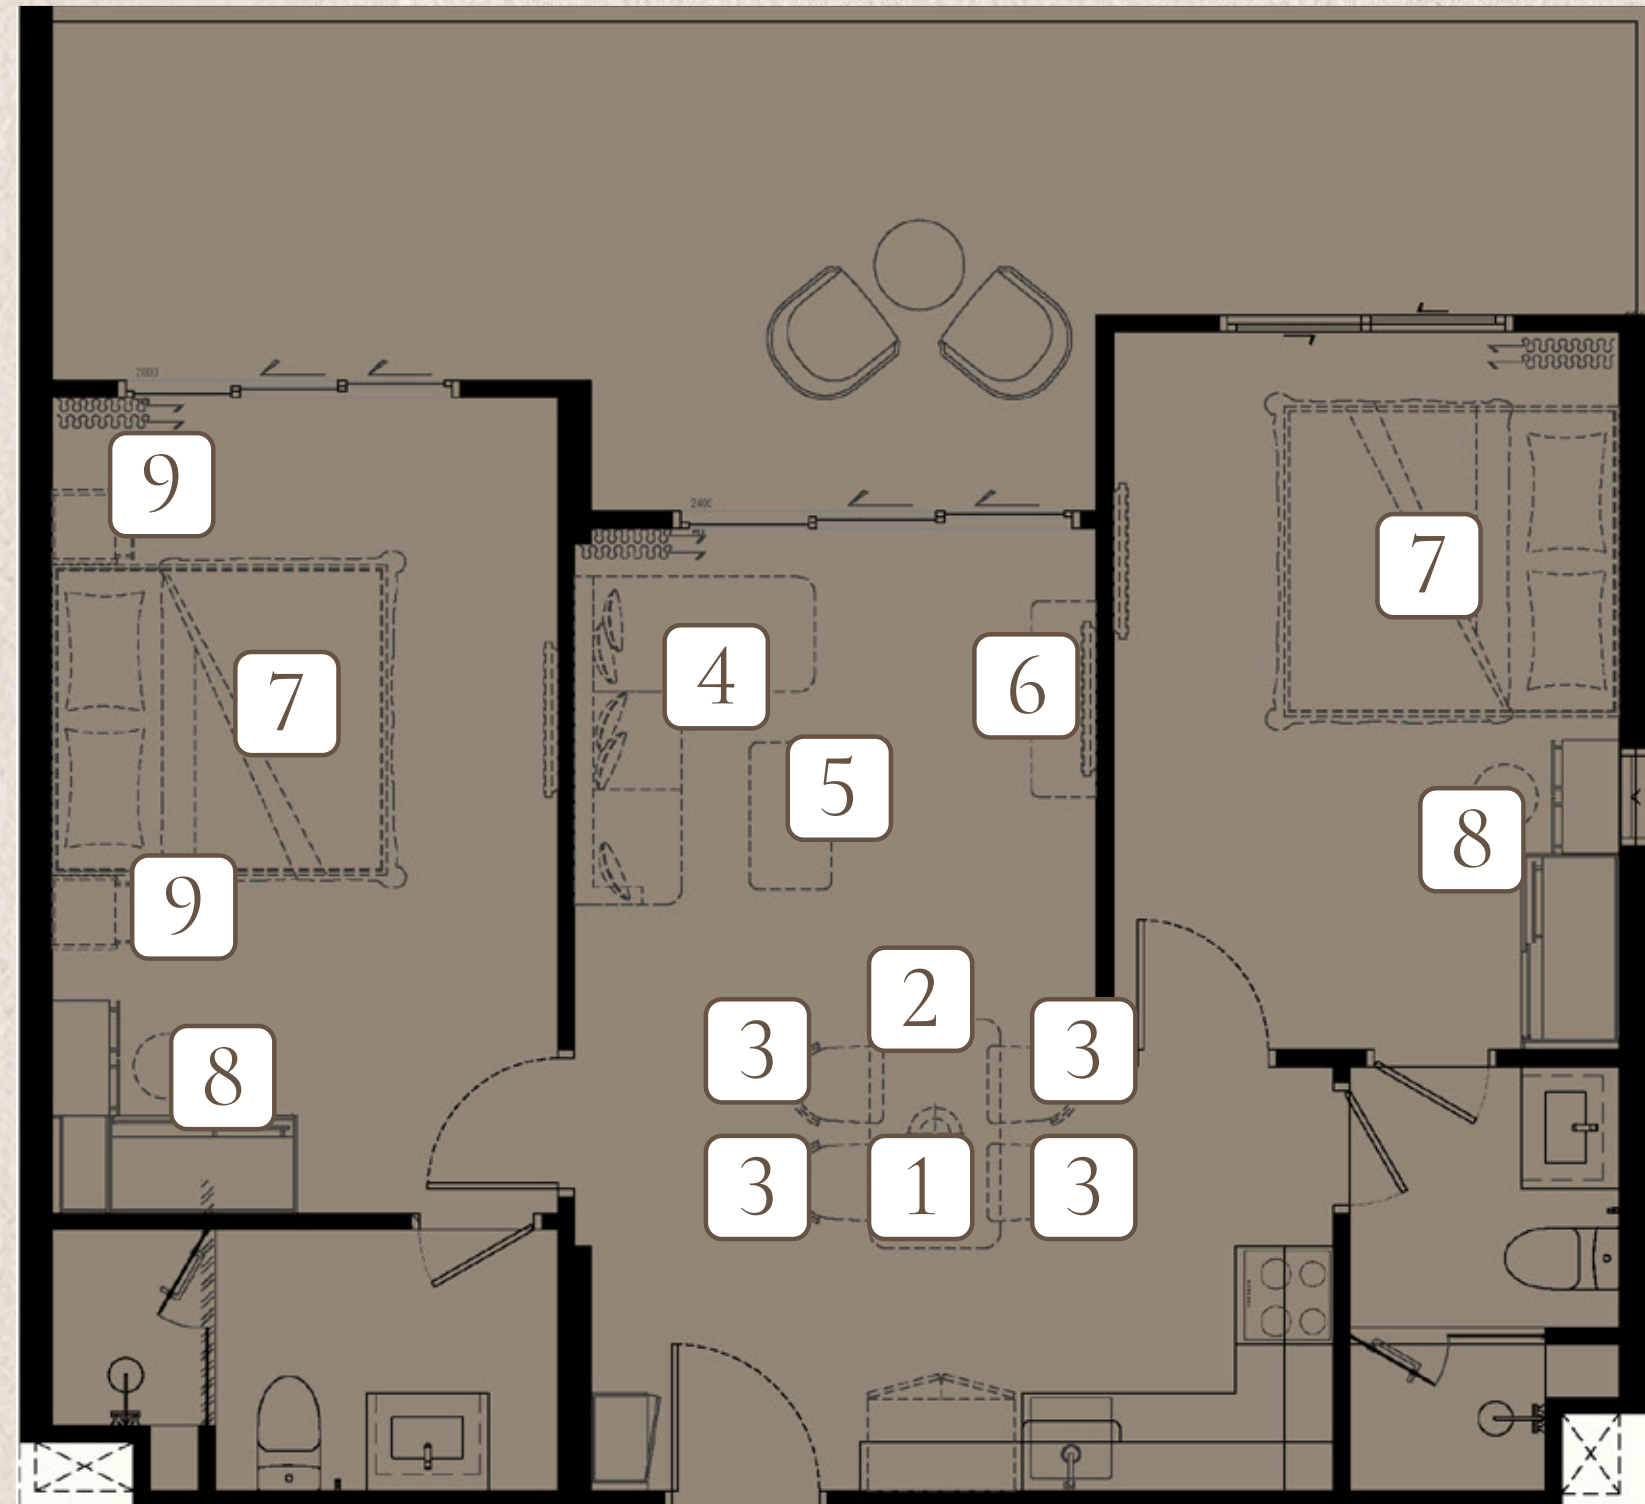

7 KING BED X2
WITH MATTRESS 6 FT. X2

8 DRESSING STOOL X2

9 NIGHT TABLE X2

FURNITURE PACKAGE

biancana

TYPE 2 BLCX1
86 SQ.M.

210,000 THB

1 PENDANT LAMP

2 DINING TABLE

3 DINING CHAIR X4

4 SOFA

5 COFFEE TABLE

6 TV. CABINET

7 KING BED X2
WITH MATTRESS 6 FT. X2

8 DRESSING STOOL X2

9 NIGHT TABLE X2