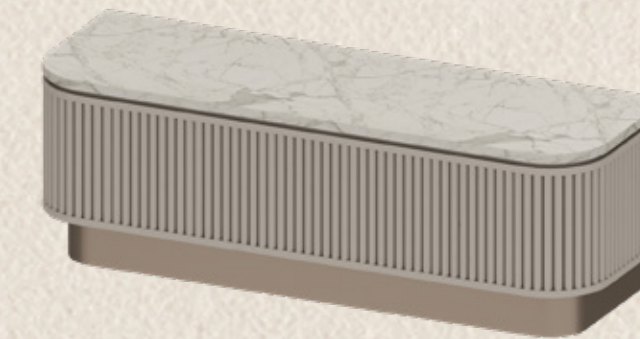

6 TV. CABINET