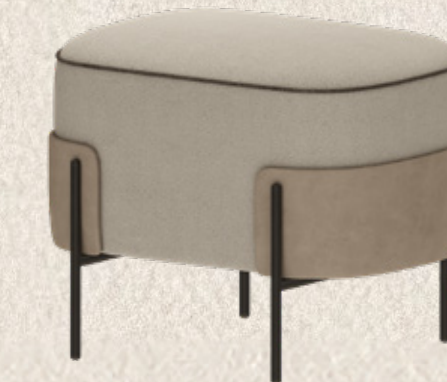

9 DRESSING STOOL