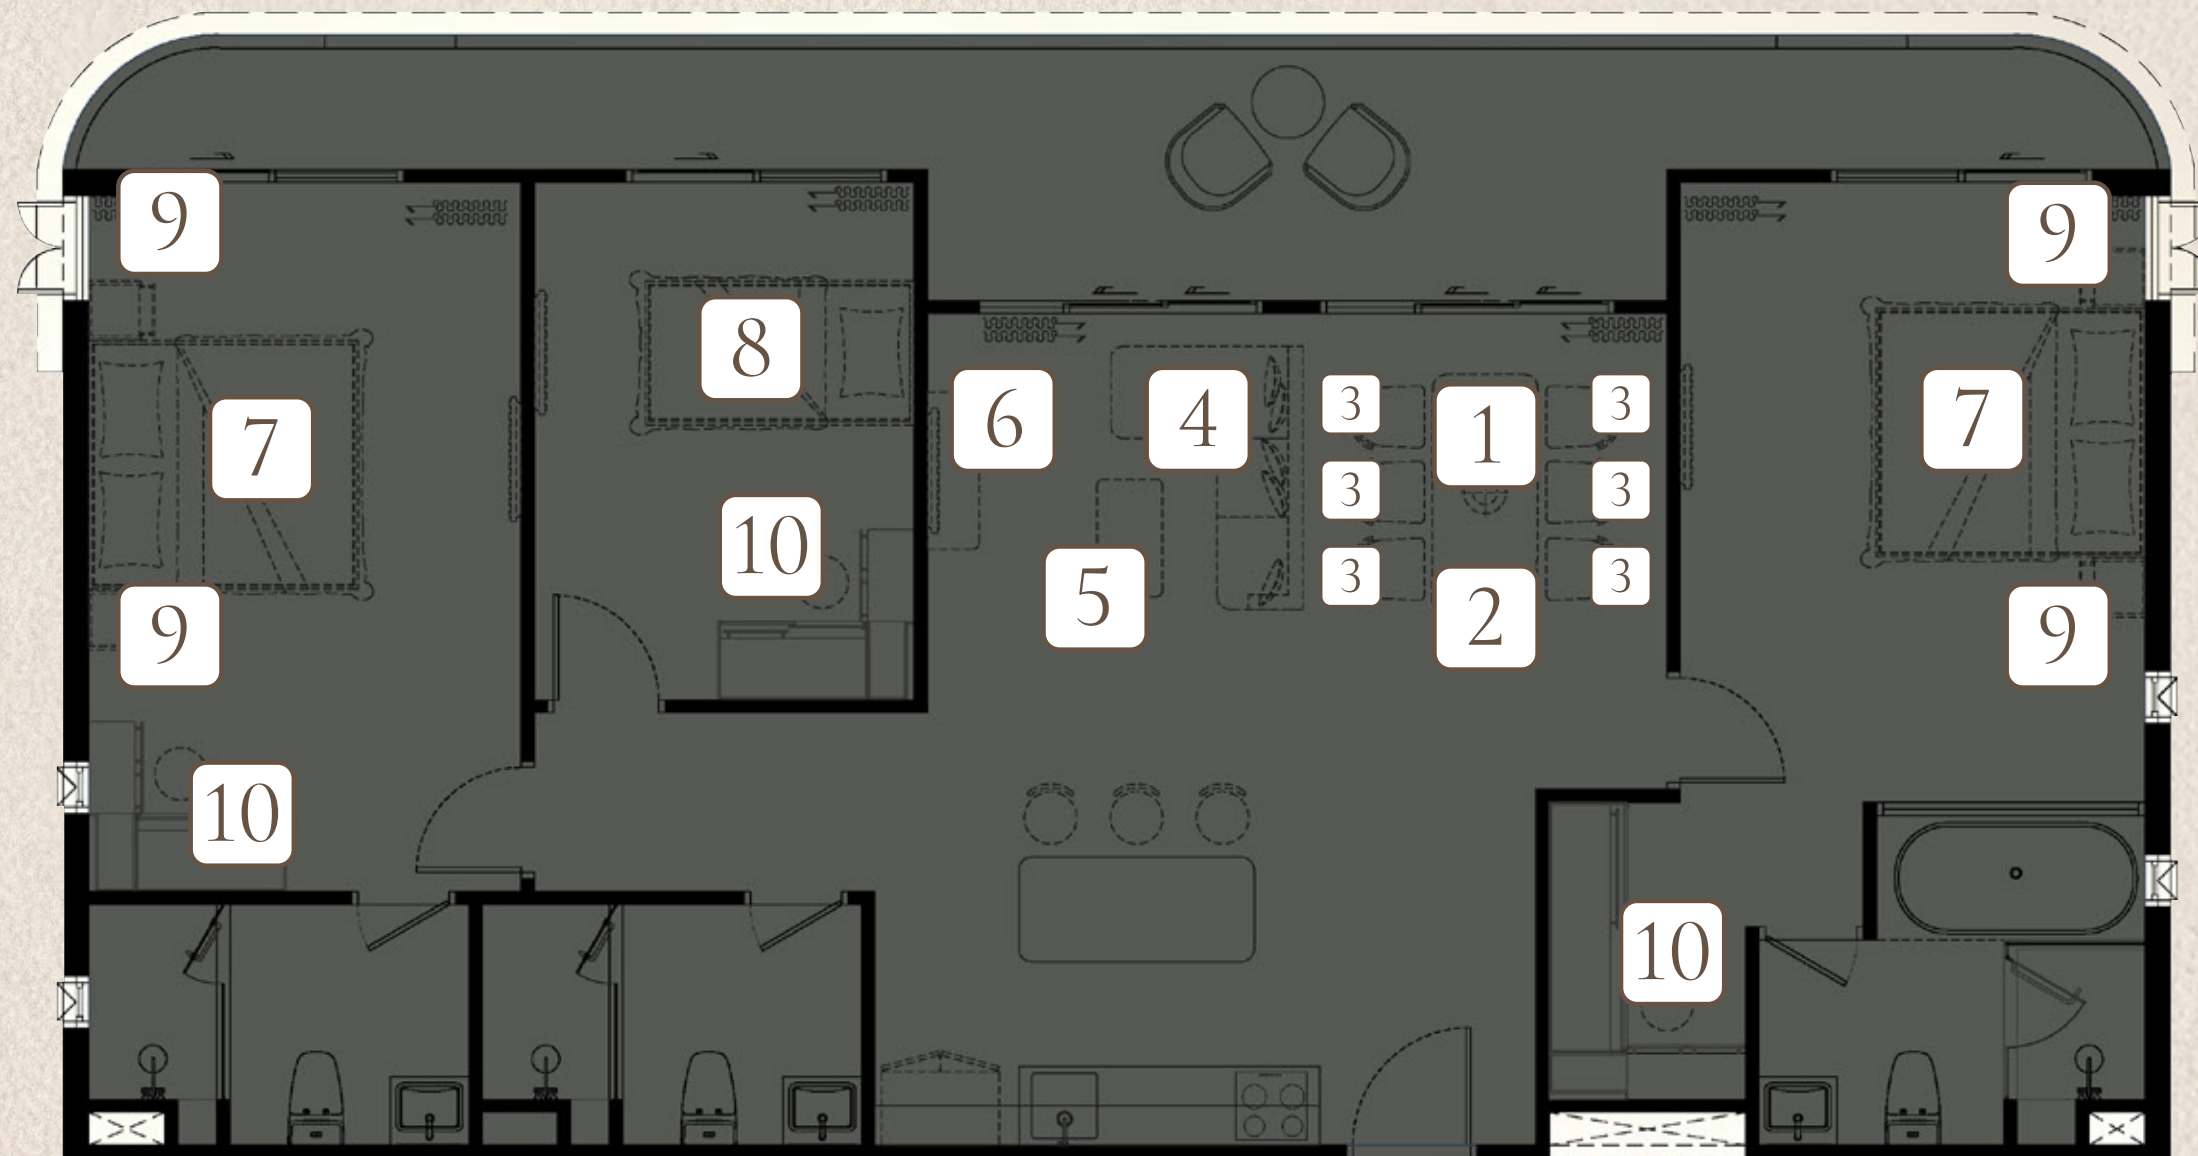

FURNITURE PACKAGE

biancana

TYPE 3 BPH
131 SQ.M.

295,000 THB