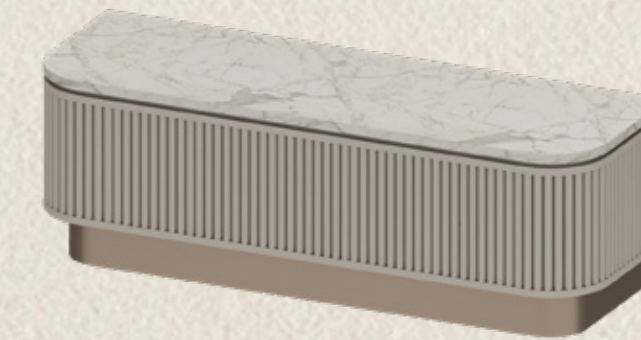

FURNITURE PACKAGE

biancana

TYPE 3 BPH
131 SQ.M.

295,000 THB

1 PENDANT LAMP

2 DINING TABLE
3 DINING CHAIR X6

4 SOFA

5 COFFEE TABLE