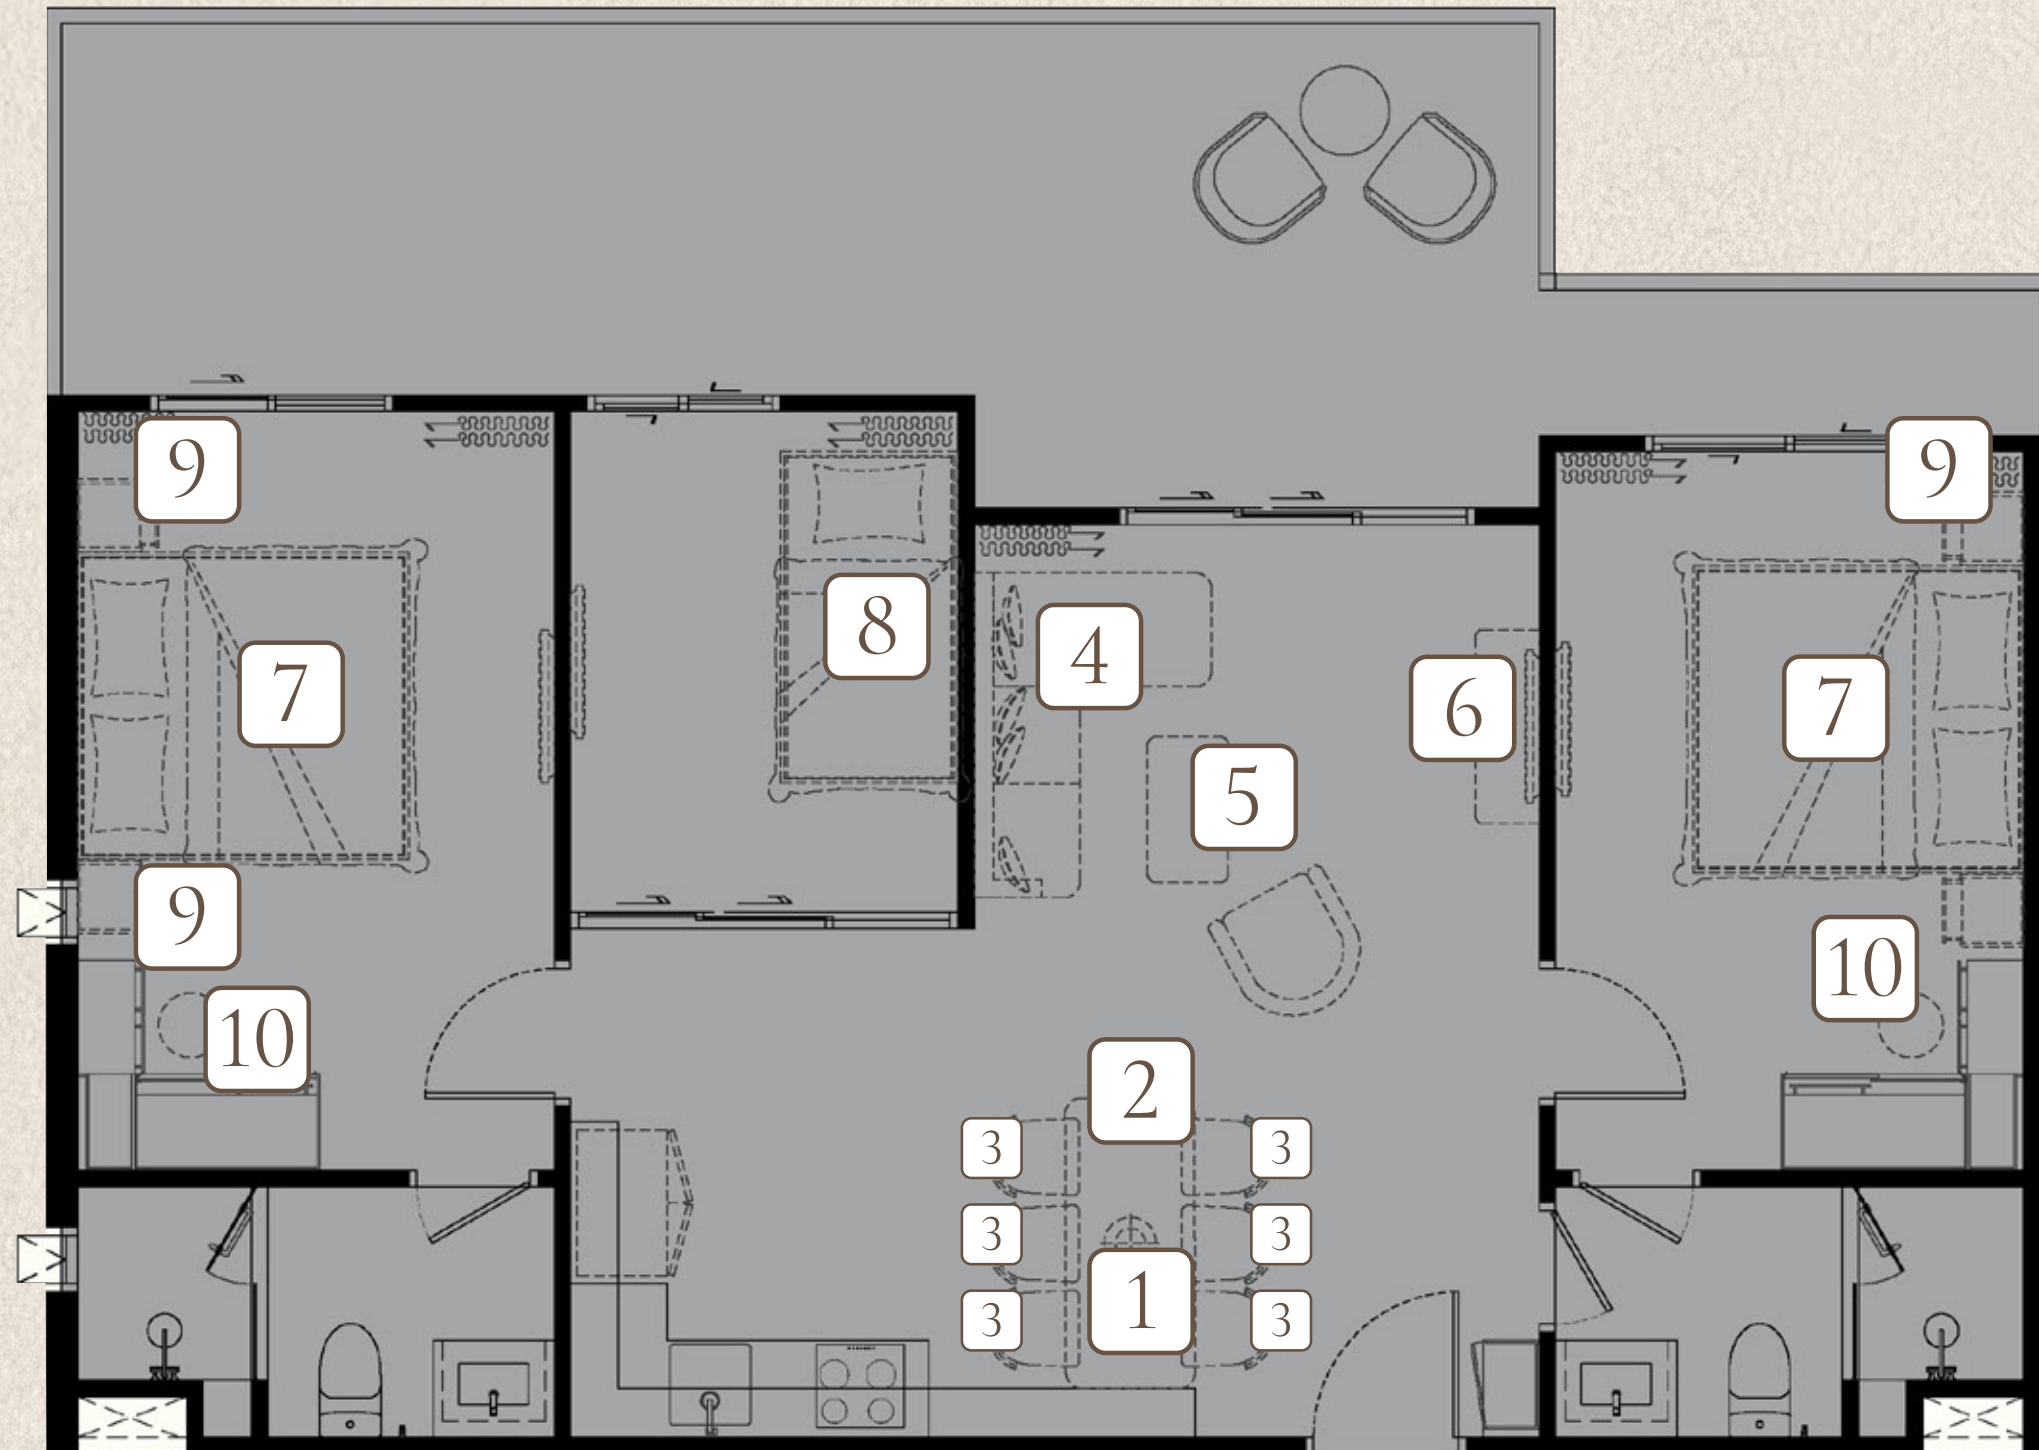

5 COFFEE TABLE

6 TV. CABINET

7 KING BED X2
WITH MATTRESS 6 FT. X2

8 BUNKBED
WITH MATTRESS 3 FT. X2

9 NIGHT TABLE X3

10 DRESSING STOOL X2

FURNITURE PACKAGE

biancana

TYPE 2 BPMC1X1
100 SQ.M.

285,000 THB

1 PENDANT LAMP

2 DINING TABLE
3 DINING CHAIR X6

4 SOFA

5 COFFEE TABLE

6 TV. CABINET

7 KING BED X2
WITH MATTRESS 6 FT. X2