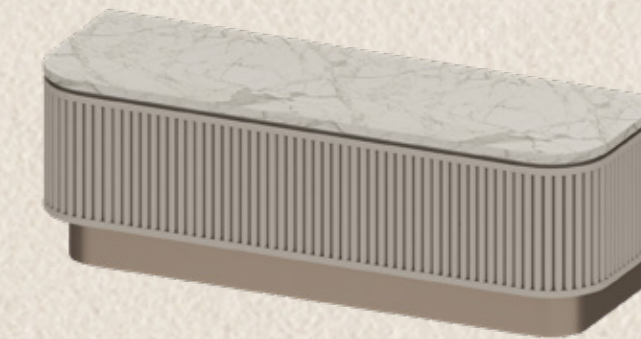

biancana

TYPE 2 BPLCX
110 SQ.M.

290,000 THB

1 PENDANT LAMP

2 DINING TABLE
3 DINING CHAIR X6

4 SOFA

5 COFFEE TABLE

6 TV. CABINET