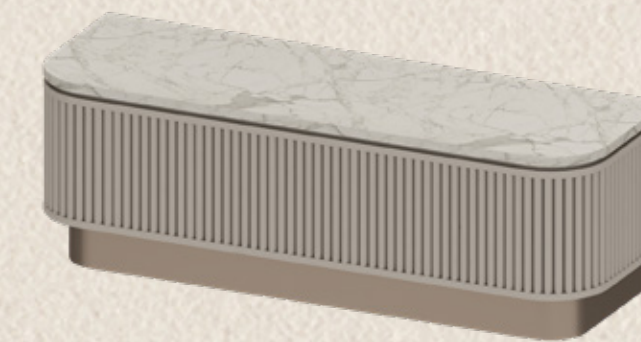

TYPE 2 BMCX
67 SQ.M.

215,000 THB

1 PENDANT LAMP

2 DINING TABLE
3 DINING CHAIR X4

4 SOFA

5 COFFEE TABLE

6 TV. CABINET

7 KING BED WITH MATTRESS 6 FT.