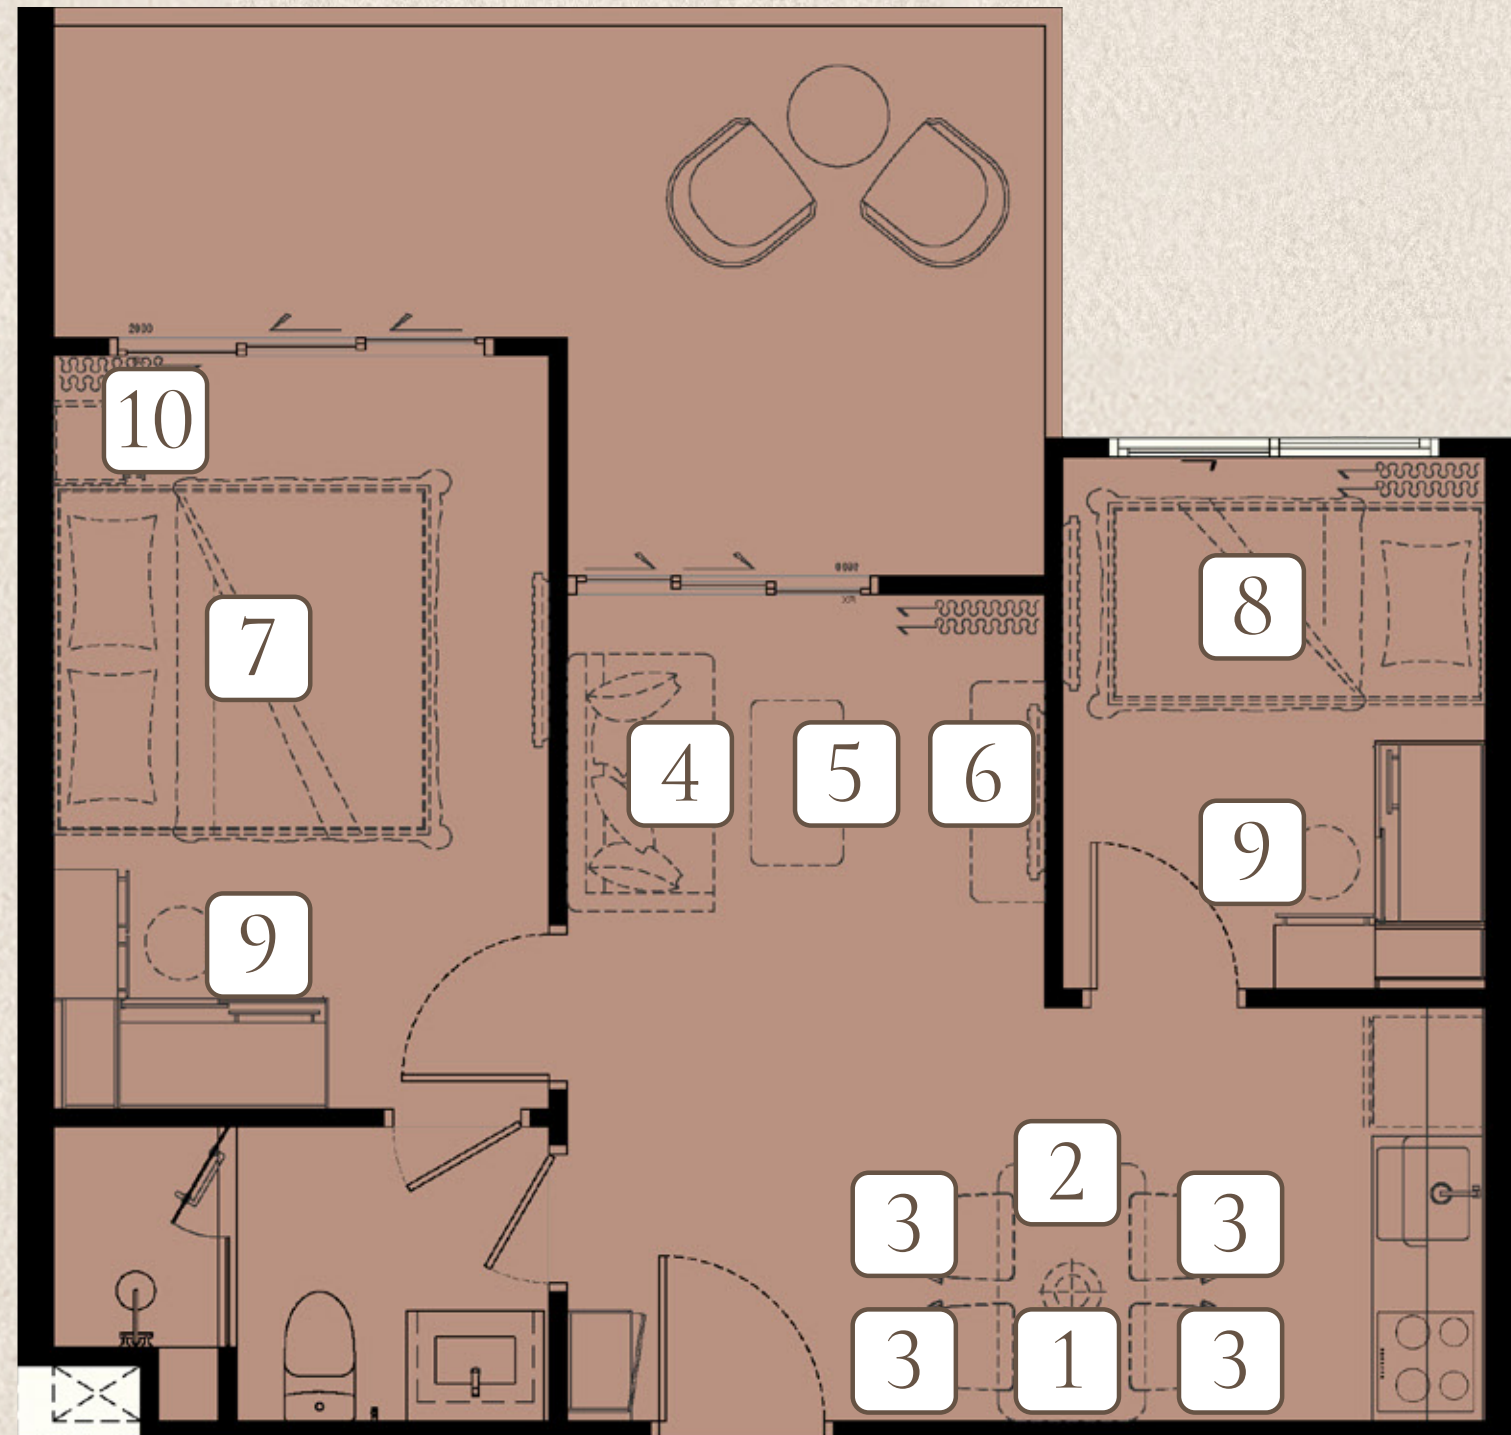

TYPE 1 BPX (M)
54 SQ.M.

210,000 THB

1 PENDANT LAMP

2 DINING TABLE
3 DINING CHAIR X4

4 SOFA

5 COFFEE TABLE

6 TV. CABINET

7 KING BED
WITH MATTRESS 6 FT.

8 BUNKBED
WITH MATTRESS 3 FT. X2

9 DRESSING STOOL X2

10 NIGHT TABLE

FURNITURE PACKAGE

biancana

TYPE 1 BPX
54 SQ.M.

210,000 THB

1 PENDANT LAMP

2 DINING TABLE
3 DINING CHAIR X4

4 SOFA

5 COFFEE TABLE

6 TV. CABINET

7 KING BED
WITH MATTRESS 6 FT.

8 BUNKBED
WITH MATTRESS 3 FT. X2

9 DRESSING STOOL X2

10 NIGHT TABLE