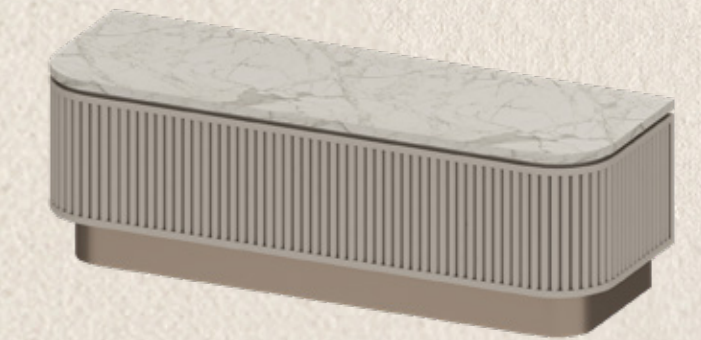

6 TV. CABINET