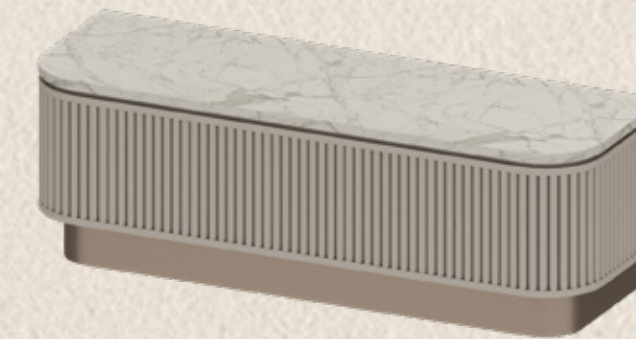

6 TV. CABINET