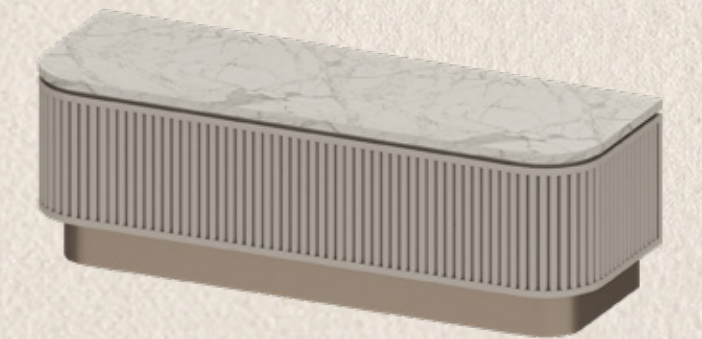

6 TV. CABINET