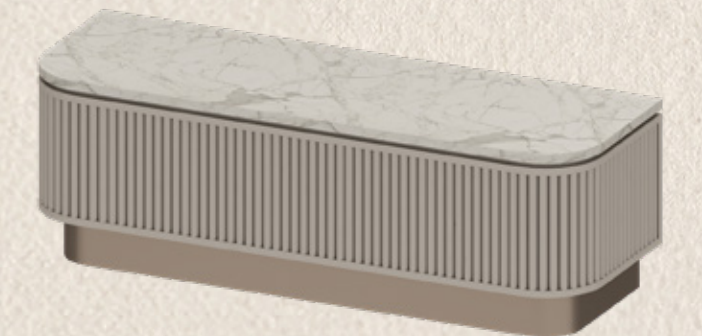

6 TV. CABINET