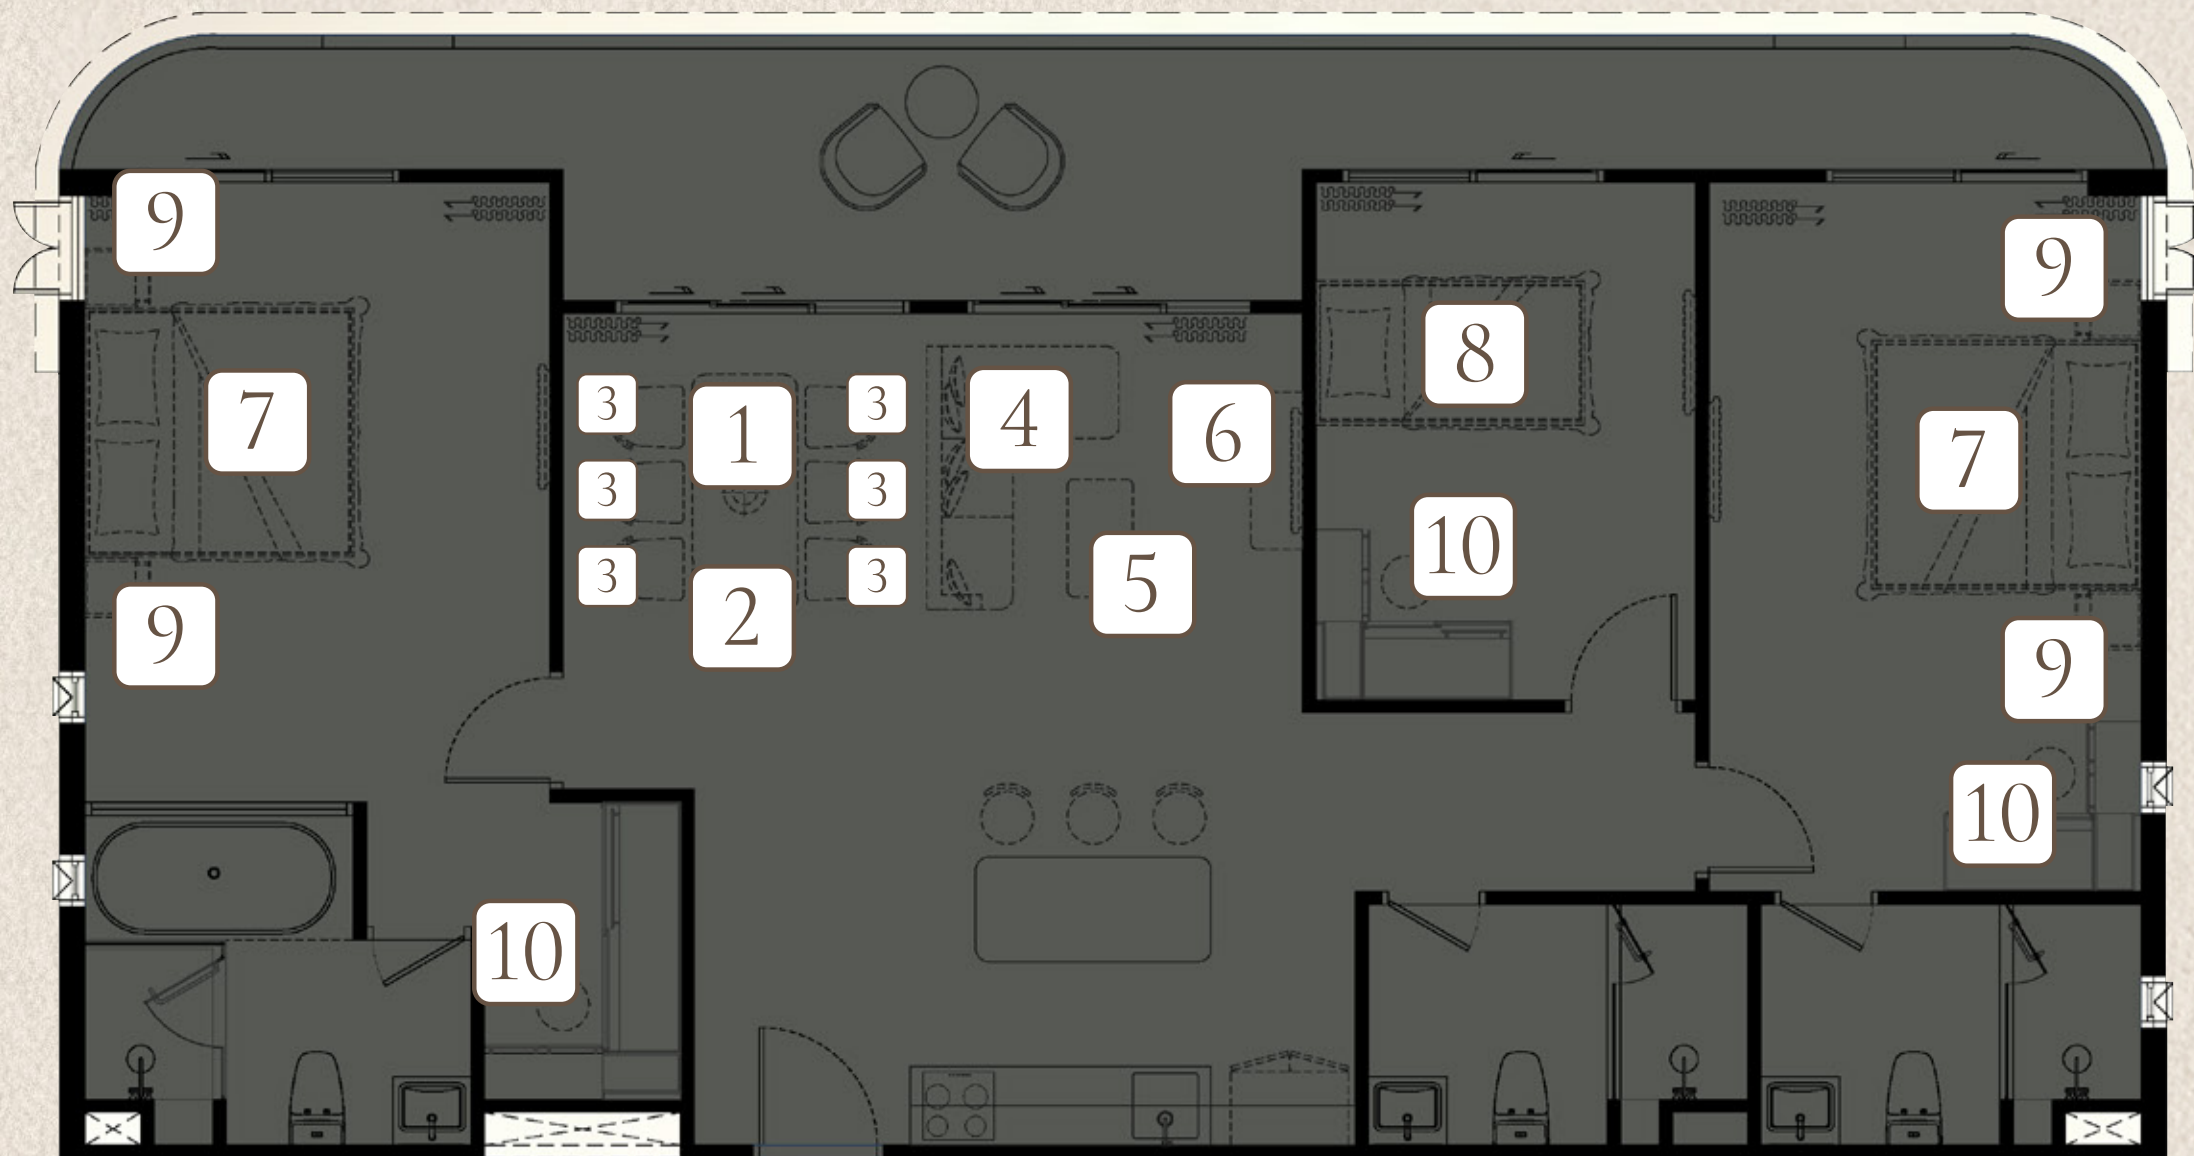

285,000 THB

1 PENDANT LAMP

2 DINING TABLE
3 DINING CHAIR X6

4 SOFA

5 COFFEE TABLE

6 TV. CABINET

7 KING BED X2
WITH MATTRESS 6 FT. X2

8 BUNKBED
WITH MATTRESS 3 FT. X2

9 NIGHT TABLE X3

10 DRESSING STOOL X2

FURNITURE PACKAGE

biancana

TYPE 3 BPH (M)

131 SQ.M.

295,000 THB

1 PENDANT LAMP