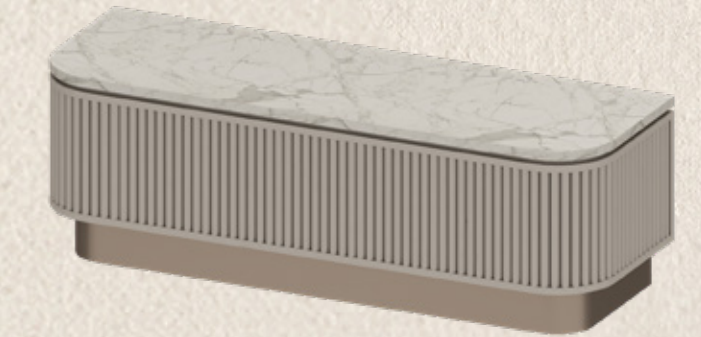

biancana

TYPE 1 BMA (M)
32 SQ.M.

140,000 THB

1 PENDANT LAMP

2 DINING TABLE

3 DINING CHAIR X2

4 SOFA

5 COFFEE TABLE