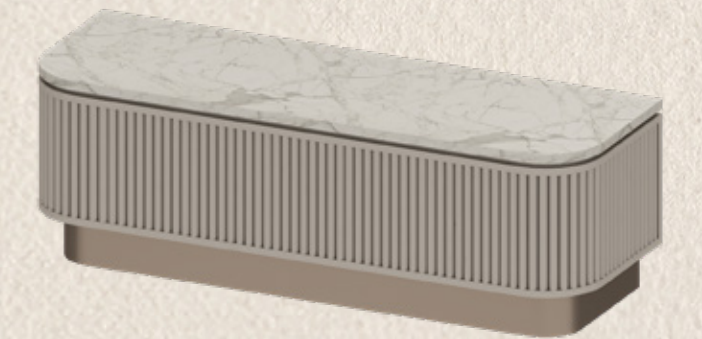

TYPE 1 BLC (M)
39 SQ.M.

130,000 THB

1 PENDANT LAMP

2 DINING TABLE

3 DINING CHAIR X2

4 SOFA

5 COFFEE TABLE

6 TV. CABINET