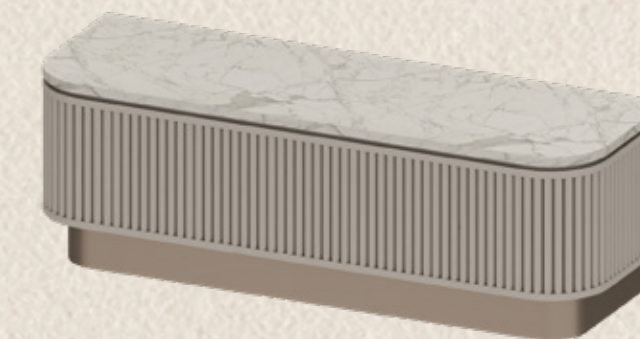

6 TV. CABINET