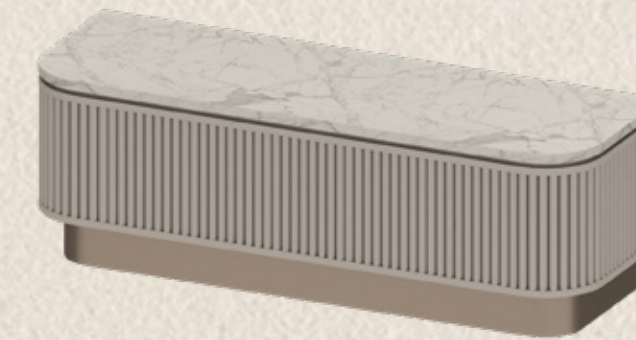

FURNITURE PACKAGE

biancana

TYPE 2 BMA (M)
64 SQ.M.

215,000 THB

1 PENDANT LAMP

2 DINING TABLE
3 DINING CHAIR X4

4 SOFA

5 COFFEE TABLE