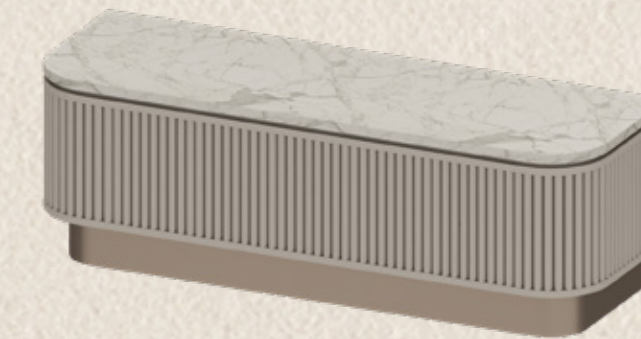

6 TV. CABINET