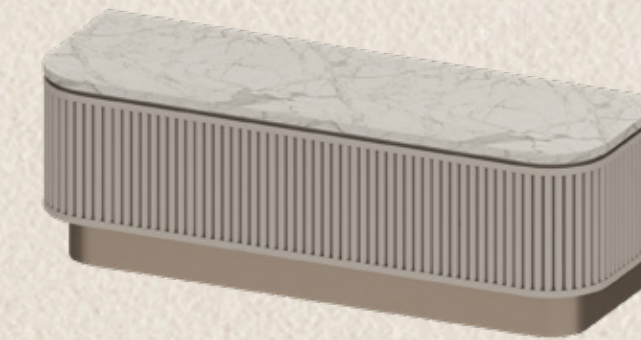

215,000 THB

1 PENDANT LAMP

2 DINING TABLE
3 DINING CHAIR X4

4 SOFA

5 COFFEE TABLE

6 TV. CABINET

7 KING BED
WITH MATTRESS 6 FT.

8 NIGHT TABLE