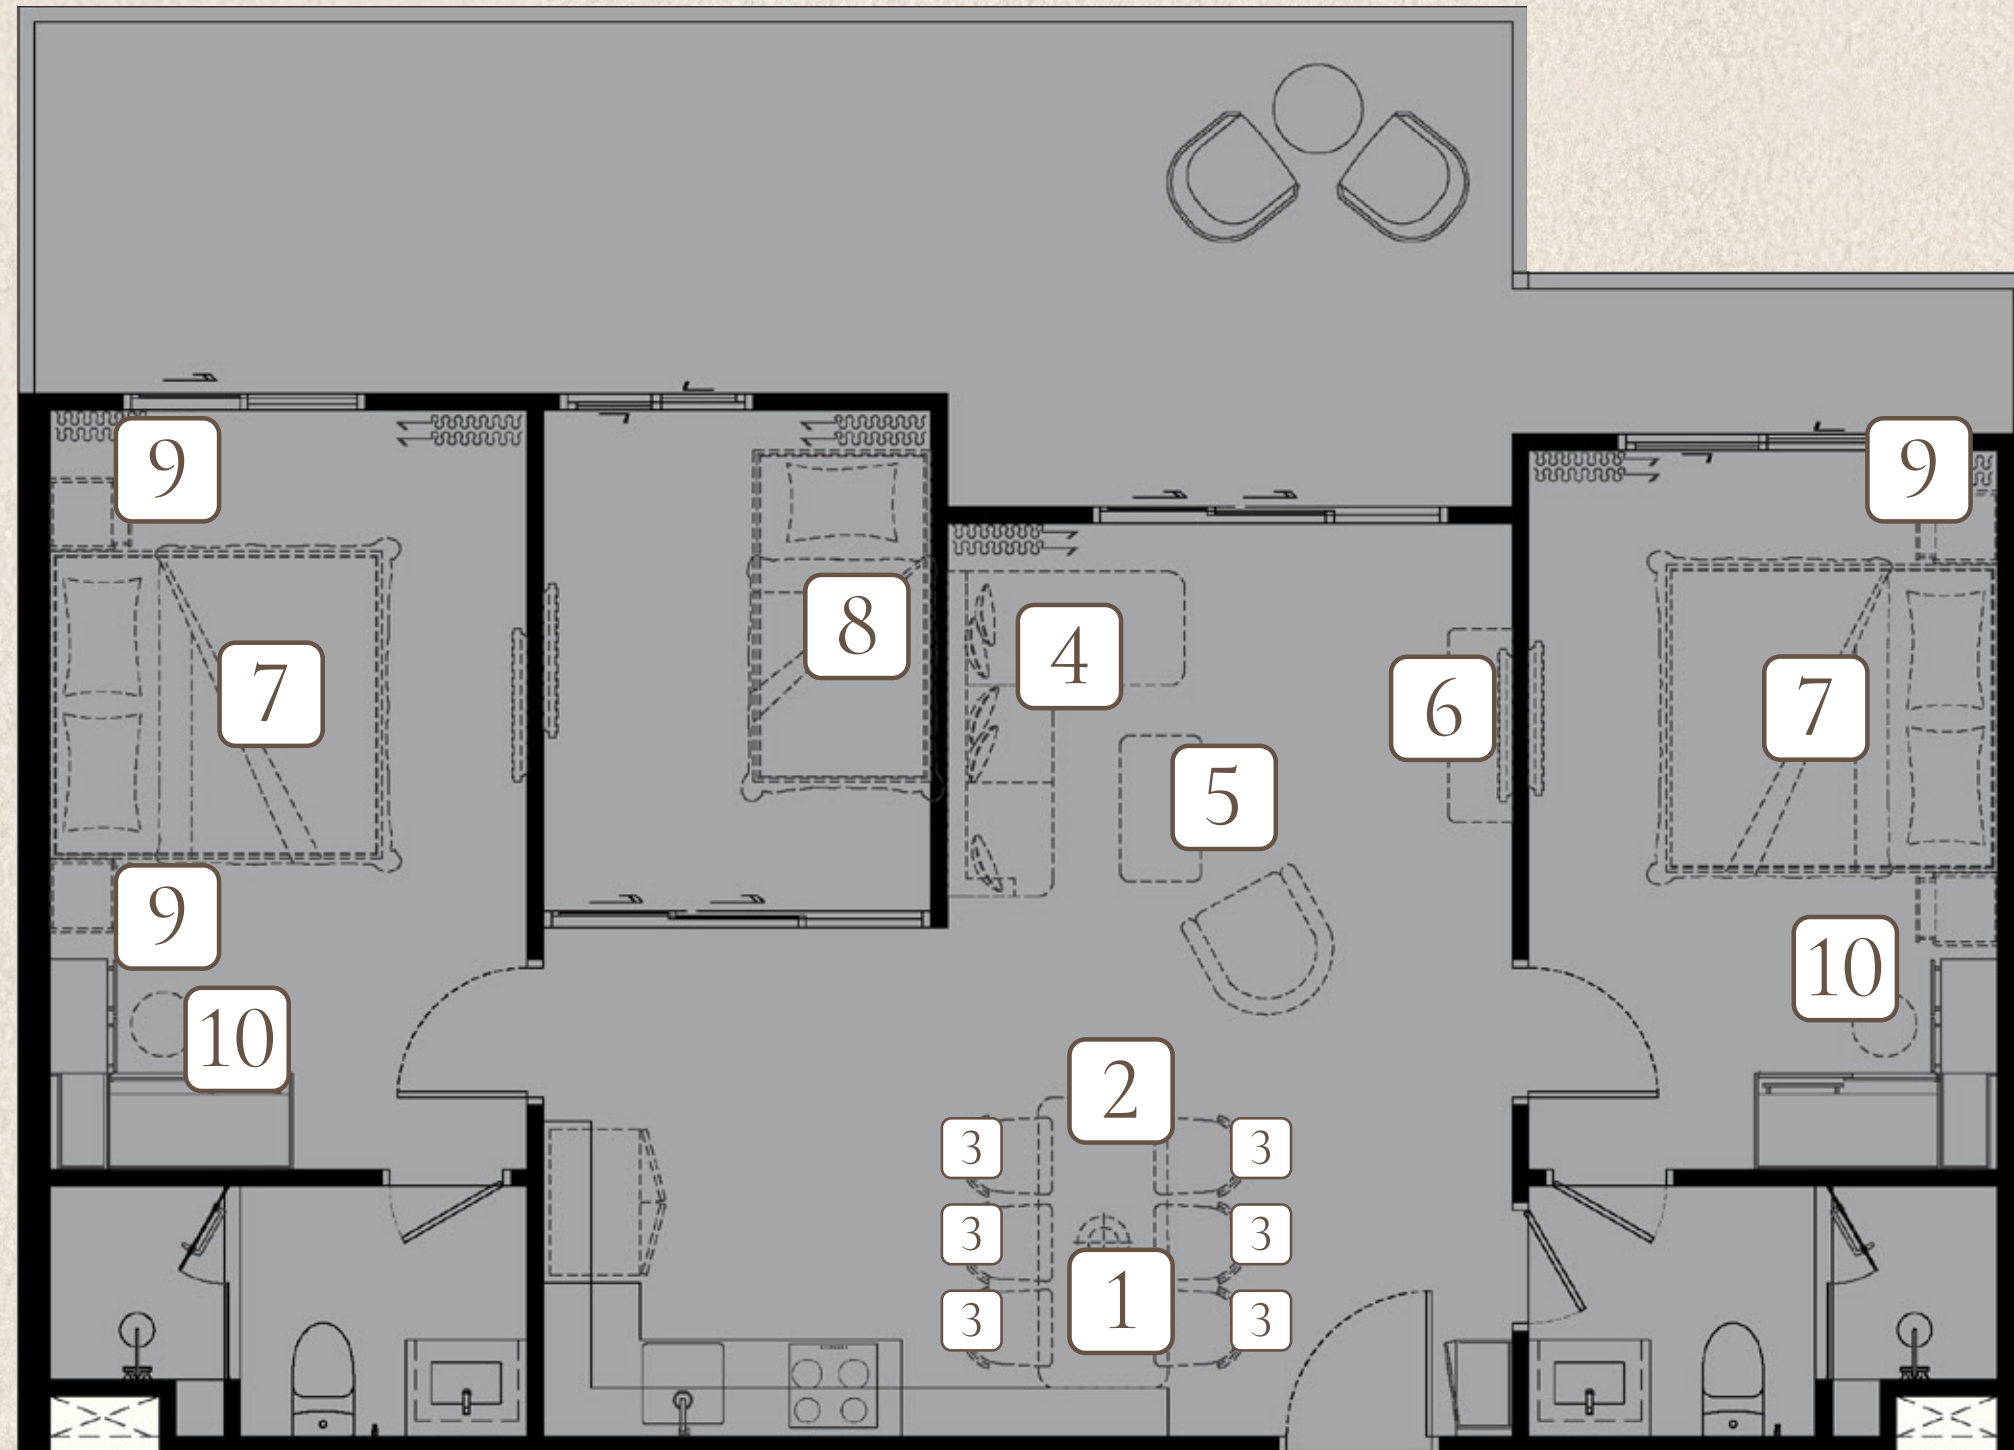

6 TV. CABINET

7 KING BED X2
WITH MATTRESS 6 FT. X2

8 BUNKBED
WITH MATTRESS 3 FT. X2

9 NIGHT TABLE X3

10 DRESSING STOOL X2

FURNITURE PACKAGE

biancana

TYPE 2 BPMX1
100 SQ.M.