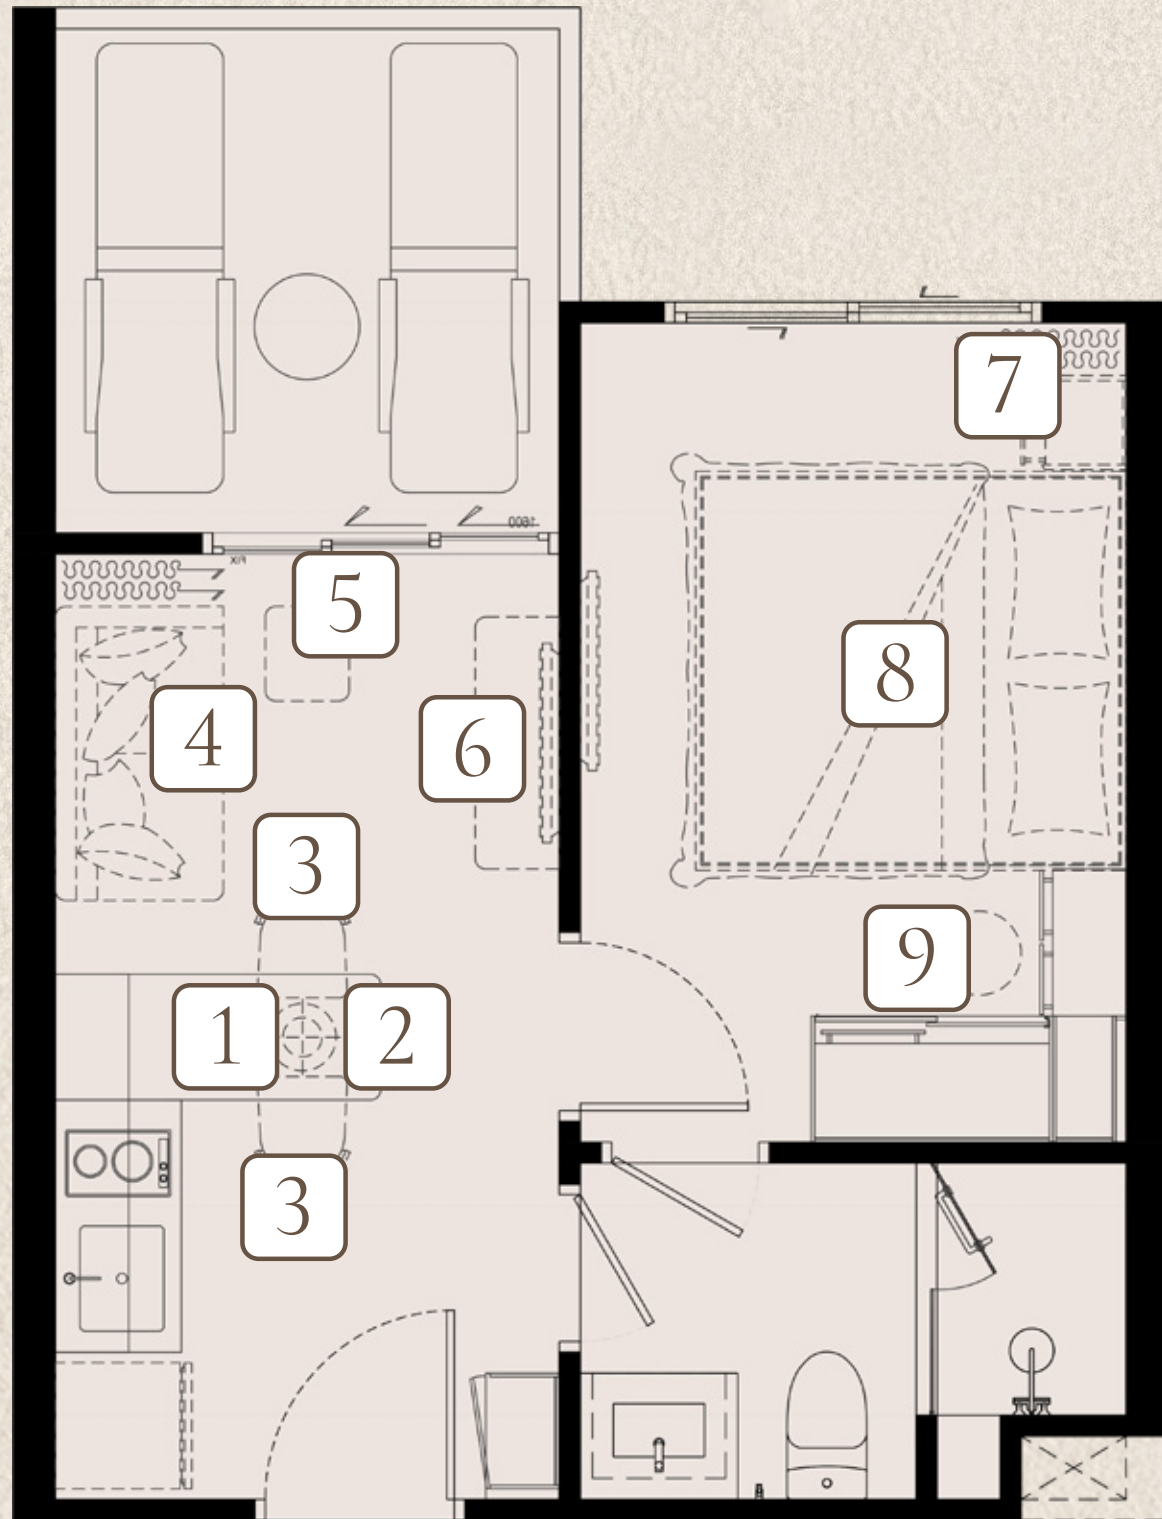

FURNITURE PACKAGE

biancana

TYPE 1 BMA (M)
32 SQ.M.

140,000 THB