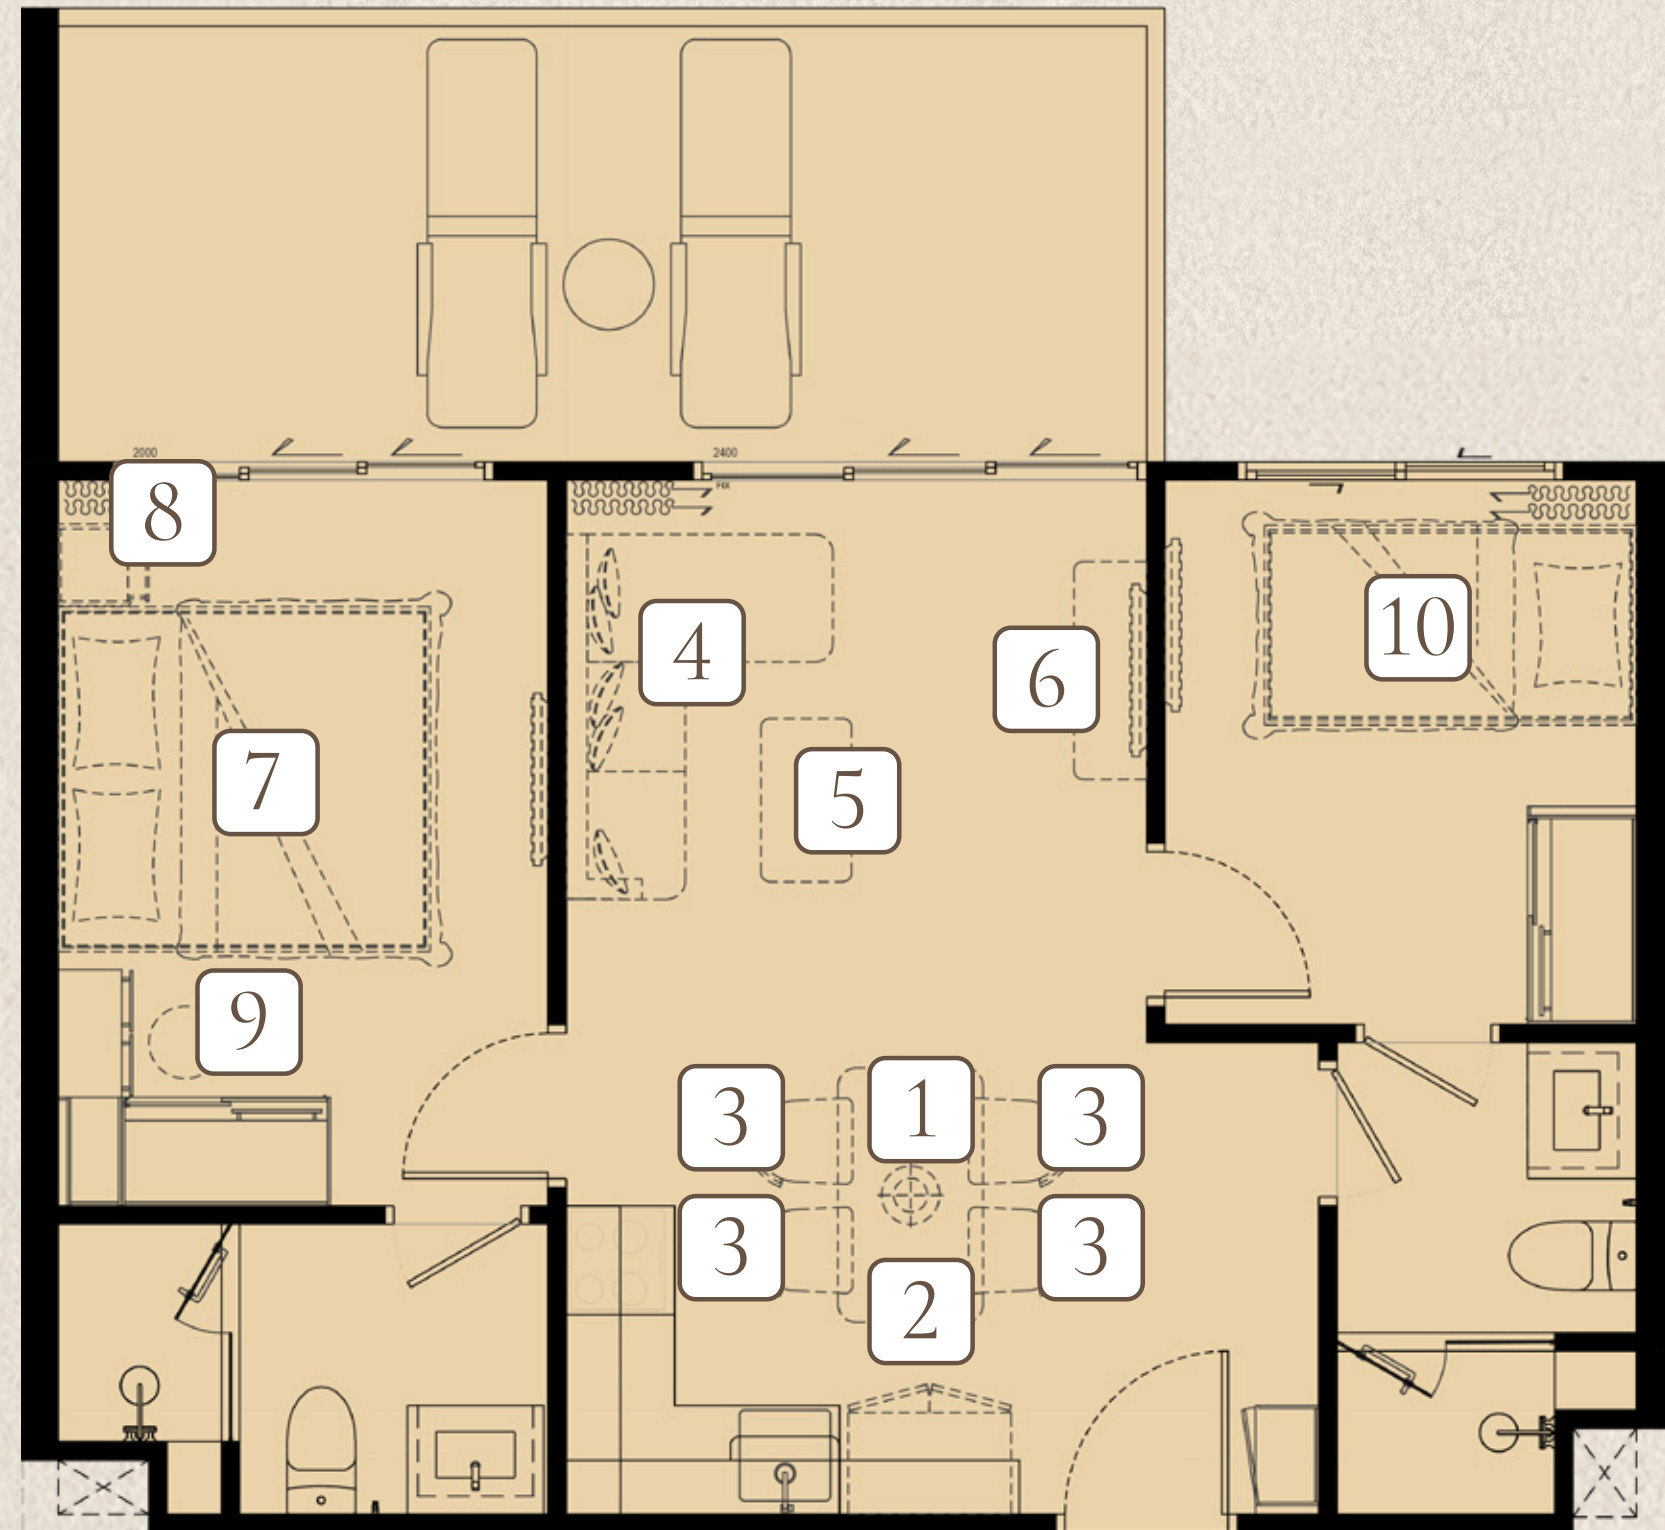

6 TV. CABINET

7 KING BED
WITH MATTRESS 6 FT.

8 NIGHT TABLE

9 DRESSING STOOL

10 BUNKBED
WITH MATTRESS 3 FT. X2

FURNITURE PACKAGE

biancana

TYPE 2 BMA
64 SQ.M.