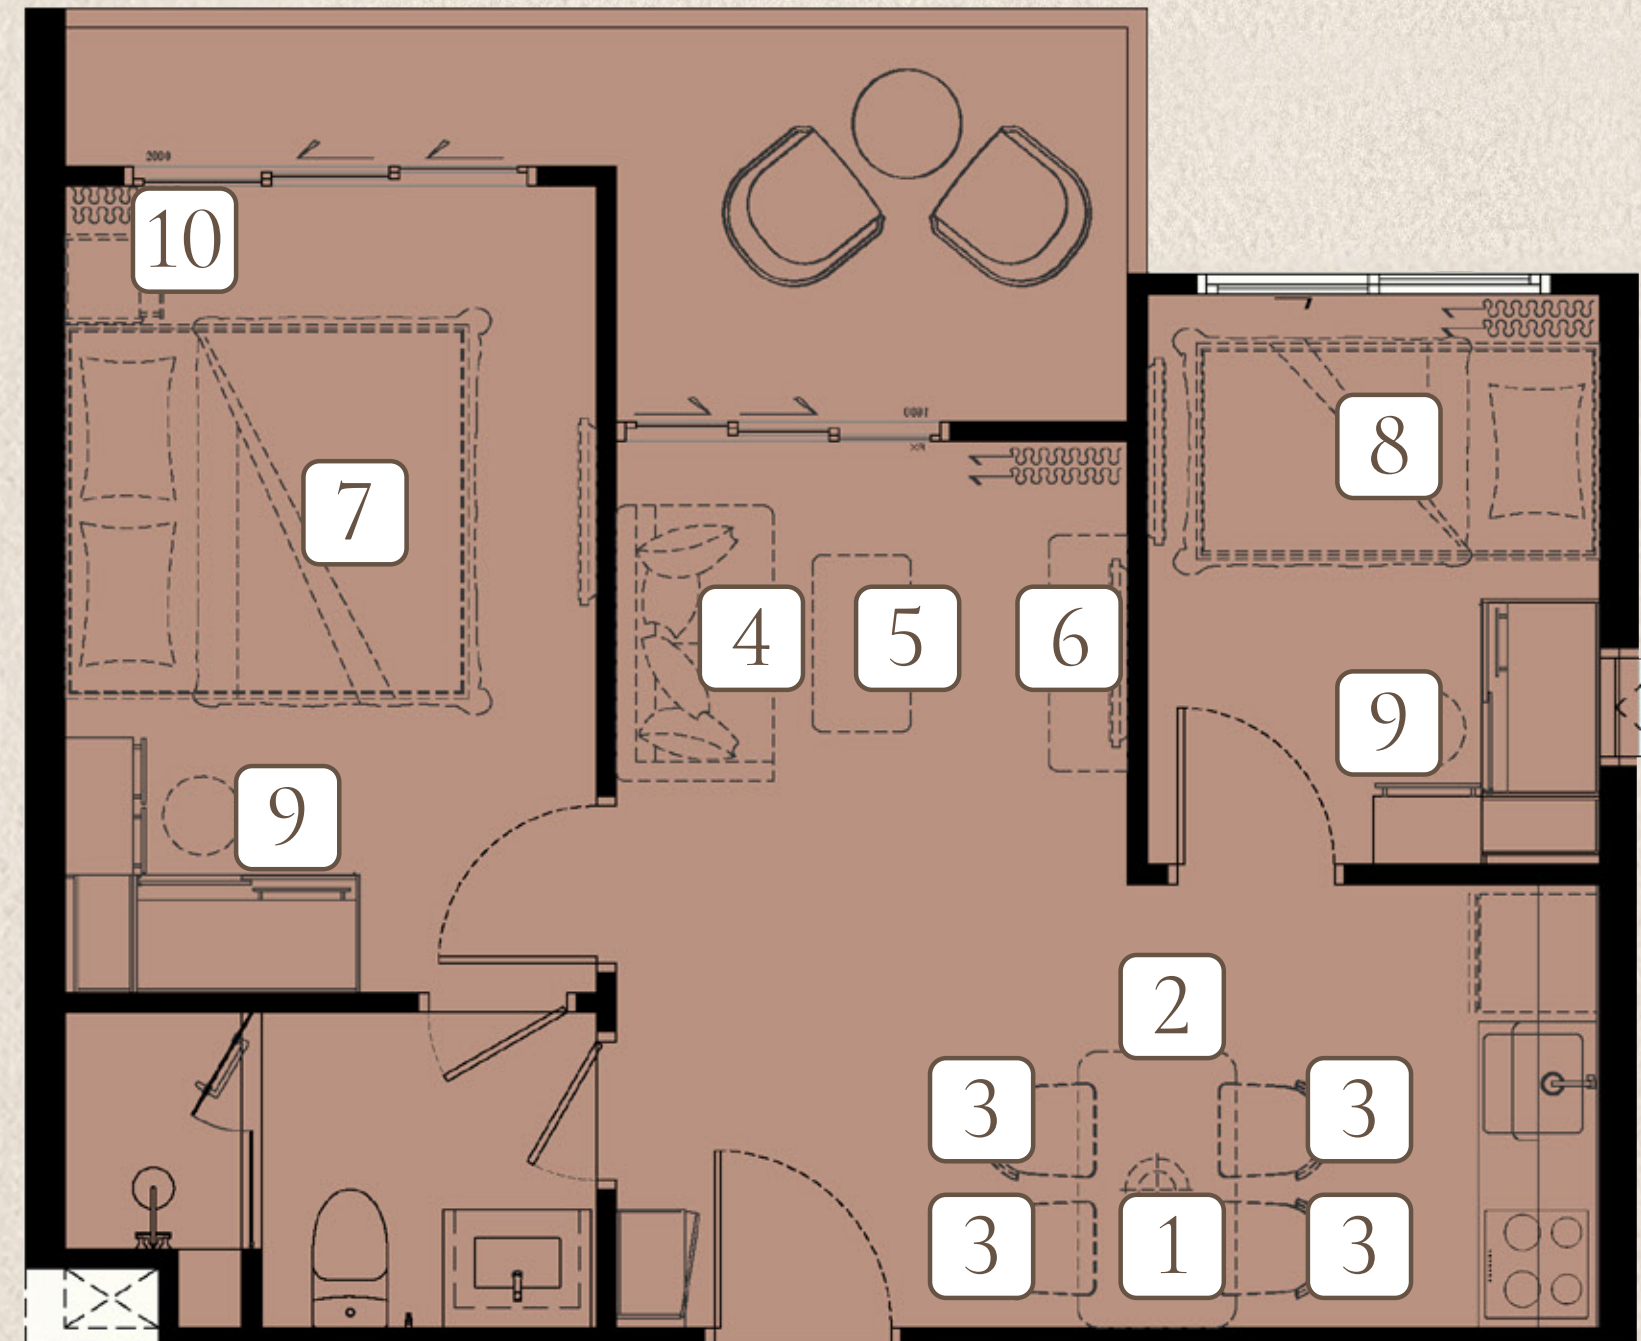

5 COFFEE TABLE

6 TV. CABINET

7 KING BED
WITH MATTRESS 6 FT.

8 BUNKBED
WITH MATTRESS 3 FT. X2

9 DRESSING STOOL X2

10 NIGHT TABLE

FURNITURE PACKAGE

biancana

TYPE 1 BPAC
51 SQ.M.

210,000 THB

1 PENDANT LAMP

2 DINING TABLE
3 DINING CHAIR X4

4 SOFA

5 COFFEE TABLE

6 TV. CABINET

7 KING BED WITH MATTRESS 6 FT.

8 BUNKBED WITH MATTRESS 3 FT. X2

9 DRESSING STOOL X2

10 NIGHT TABLE

FURNITURE PACKAGE

biancana

TYPE 1 BPC
49 SQ.M.

210,000 THB

1 PENDANT LAMP

2 DINING TABLE
3 DINING CHAIR X4

4 SOFA

5 COFFEE TABLE

6 TV. CABINET

7 KING BED
WITH MATTRESS 6 FT.

8 BUNKBED
WITH MATTRESS 3 FT. X2

9 DRESSING STOOL X2

10 NIGHT TABLE