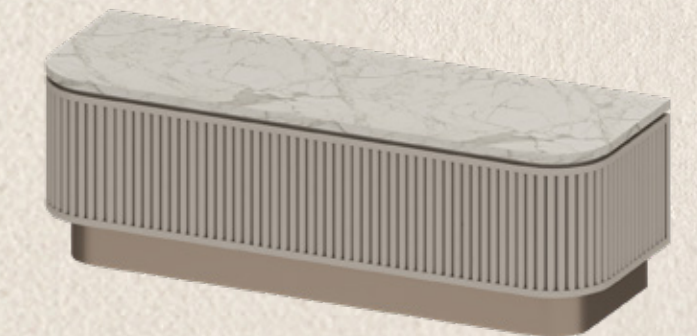

210,000 THB

1 PENDANT LAMP

2 DINING TABLE

3 DINING CHAIR X4

4 SOFA

5 COFFEE TABLE

6 TV. CABINET

7 KING BED X2
WITH MATTRESS 6 FT. X2