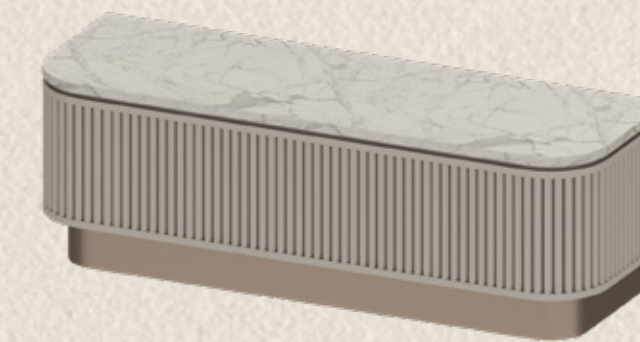

TYPE 1 BPAC
51 SQ.M.

210,000 THB

1 PENDANT LAMP

2 DINING TABLE
3 DINING CHAIR X4

4 SOFA

5 COFFEE TABLE

6 TV. CABINET

7 KING BED WITH MATTRESS 6 FT.