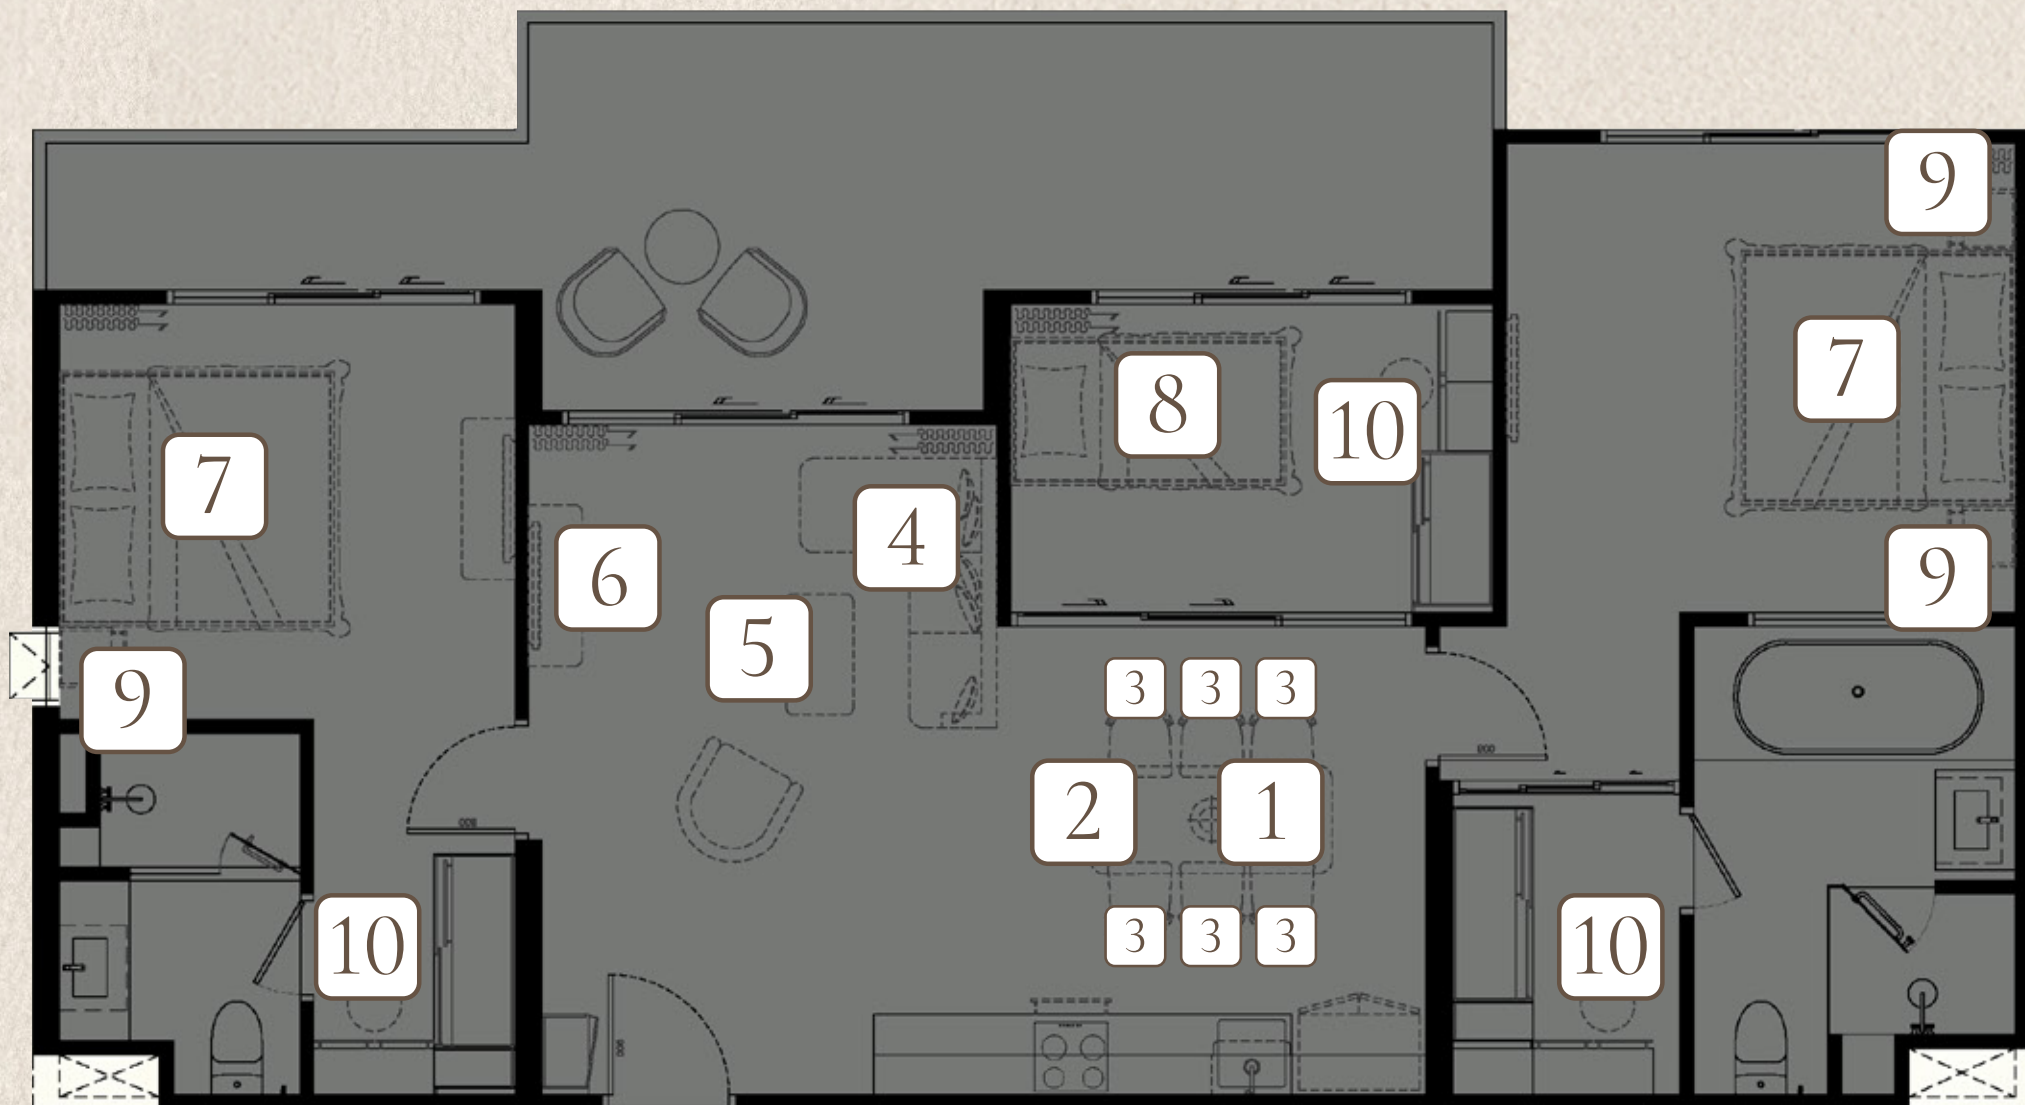

8 DRESSING STOOL X2

9 NIGHT TABLE X2

FURNITURE PACKAGE

biancana

TYPE 2 BPLAC
107 SQ.M.

290,000 THB

1 PENDANT LAMP

2 DINING TABLE
3 DINING CHAIR X6

4 SOFA

5 COFFEE TABLE

6 TV. CABINET

7 KING BED X2
WITH MATTRESS 6 FT. X2

8 BUNKBED
WITH MATTRESS 3 FT. X2

9 NIGHT TABLE X3

10 DRESSING STOOL X3

FURNITURE PACKAGE

biancana

TYPE 2 BPLCX
110 SQ.M.

290,000 THB

1 PENDANT LAMP

2 DINING TABLE
3 DINING CHAIR X6

4 SOFA

5 COFFEE TABLE

6 TV. CABINET