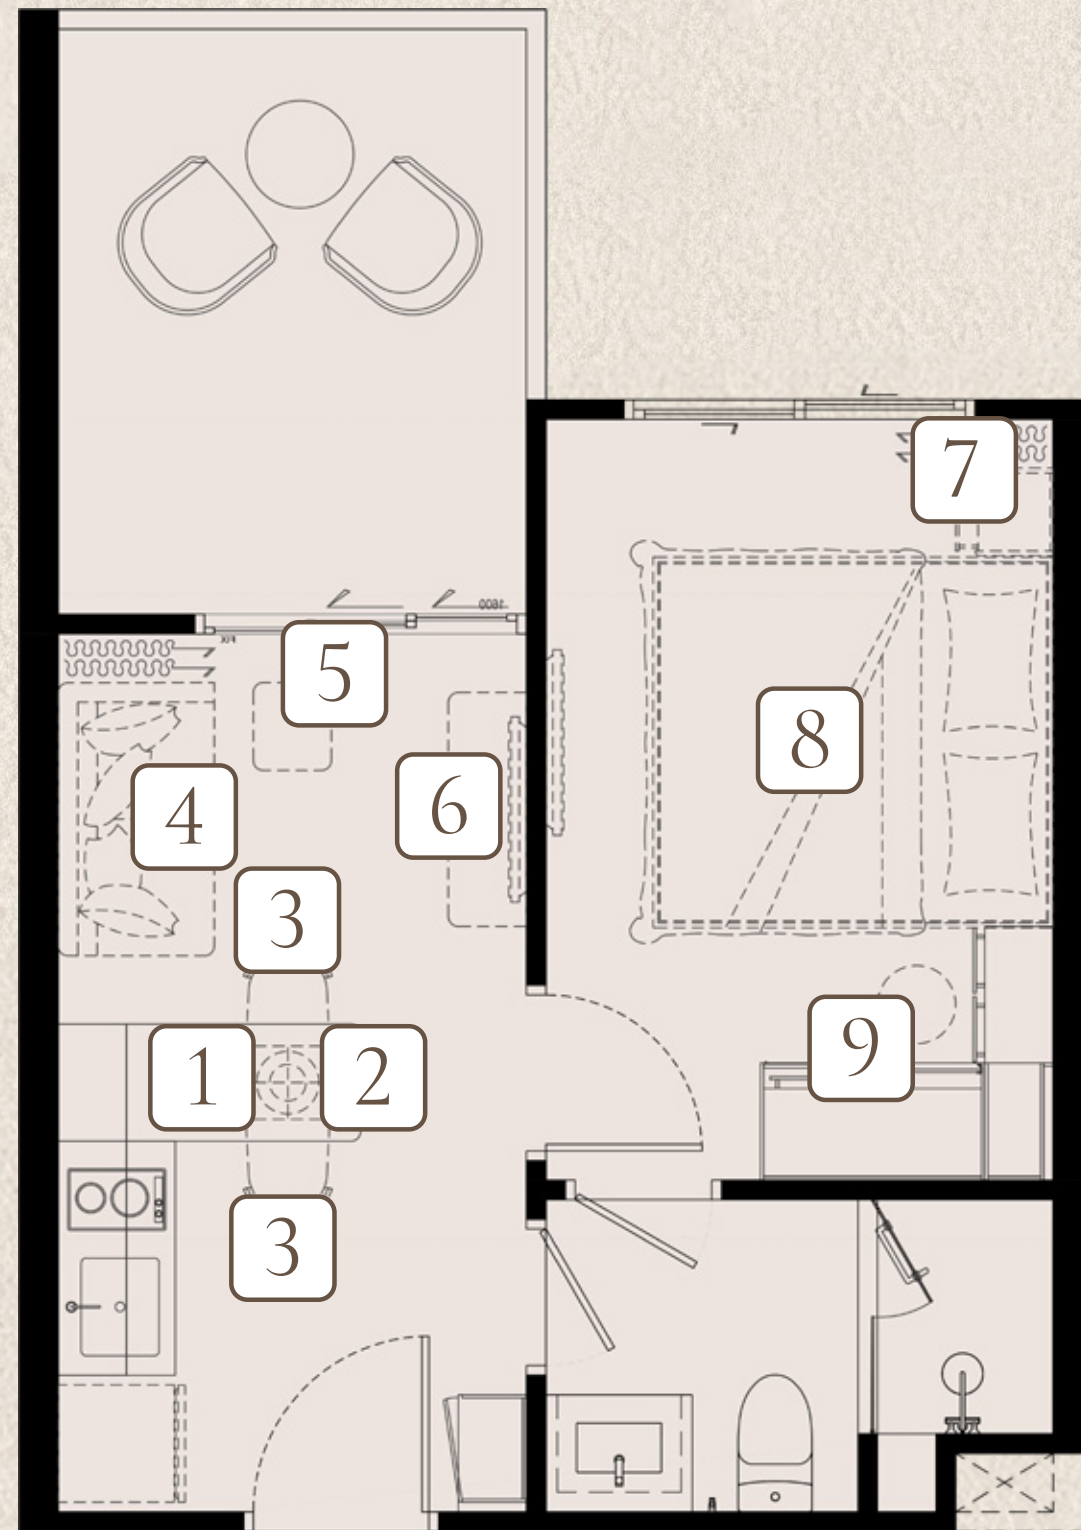

7 NIGHT TABLE

8 KING BED
WITH MATTRESS 6 FT.

9 DRESSING STOOL

FURNITURE PACKAGE

biancana

TYPE 1 BMX (M)

33 SQ.M.

140,000 THB

1 PENDANT LAMP

2 DINING TABLE

3 DINING CHAIR X2

4 SOFA

5 COFFEE TABLE

6 TV. CABINET

7 NIGHT TABLE

8 KING BED WITH MATTRESS 6 FT.