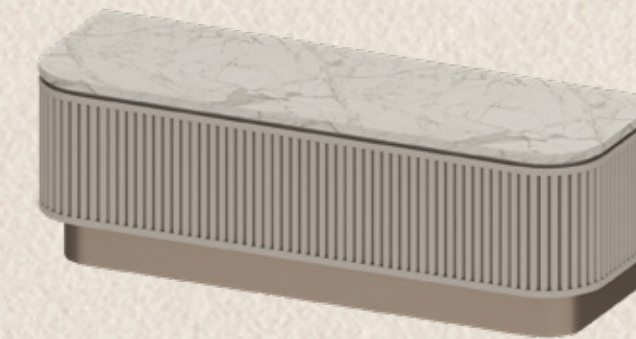

6 TV. CABINET