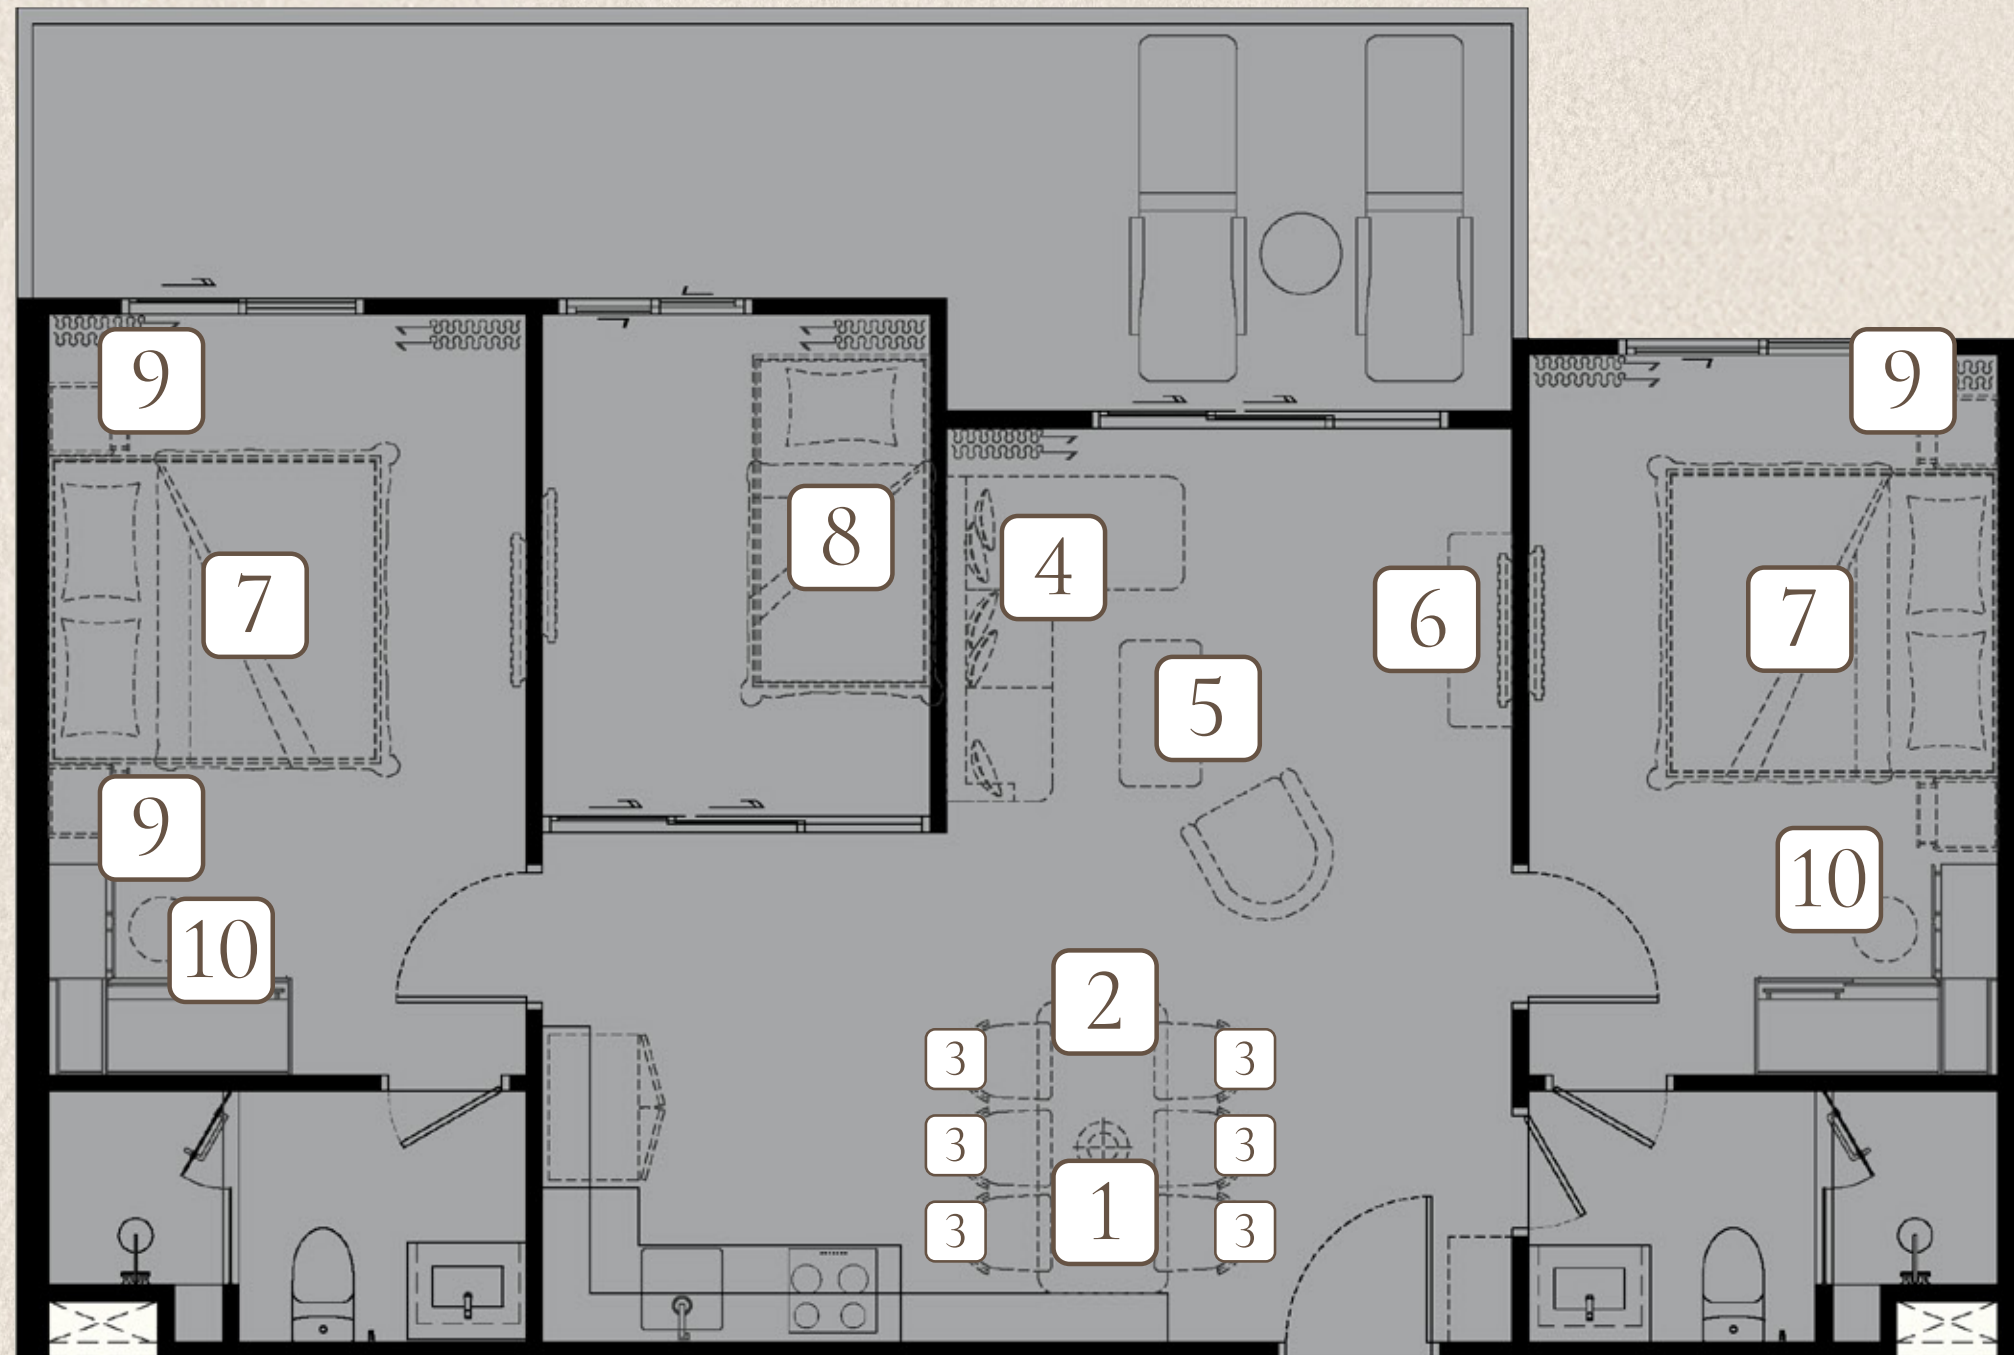

biancana

TYPE 2 BPLCX
110 SQ.M.

290,000 THB

1 PENDANT LAMP

2 DINING TABLE
3 DINING CHAIR X6

4 SOFA

5 COFFEE TABLE

6 TV. CABINET

7 KING BED X2
WITH MATTRESS 6 FT. X2

8 BUNKBED
WITH MATTRESS 3 FT. X2

9 NIGHT TABLE X3

10 DRESSING STOOL X3

FURNITURE PACKAGE

biancana

TYPE 2 BPMA
90 SQ.M.

285,000 THB

1 PENDANT LAMP

2 DINING TABLE
3 DINING CHAIR X6

4 SOFA

5 COFFEE TABLE

6 TV. CABINET

7 KING BED X2
WITH MATTRESS 6 FT. X2

8 BUNKBED
WITH MATTRESS 3 FT. X2

9 NIGHT TABLE X3