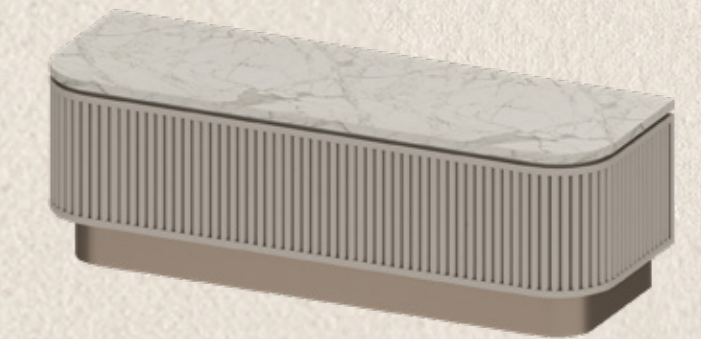

TYPE 2 BLA (M)
76 SQ.M.

210,000 THB

1 PENDANT LAMP

2 DINING TABLE

3 DINING CHAIR X4

4 SOFA

5 COFFEE TABLE

6 TV. CABINET