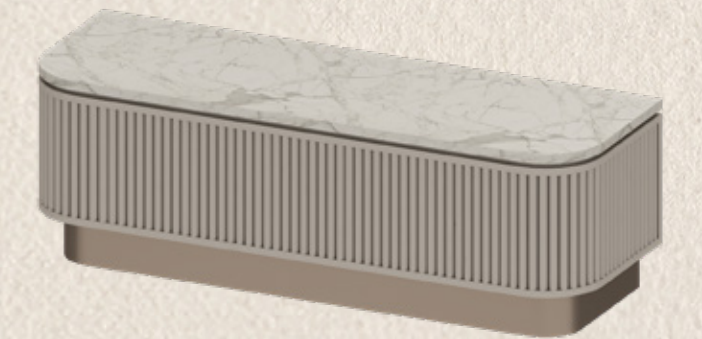

TYPE 1 BL
39 SQ.M.

130,000 THB

1 PENDANT LAMP

2 DINING TABLE

3 DINING CHAIR X2

4 SOFA

5 COFFEE TABLE

6 TV. CABINET