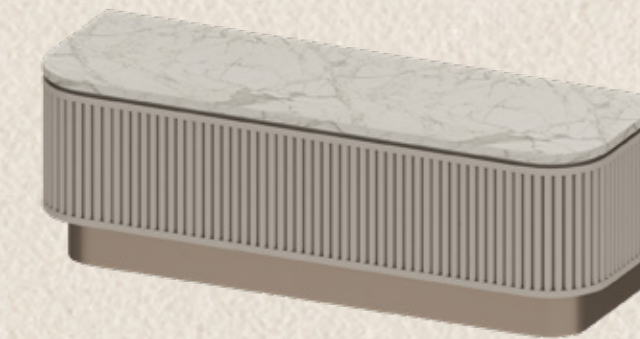

TYPE 1 BPX1
62 SQ.M.

210,000 THB

1 PENDANT LAMP

2 DINING TABLE

3 DINING CHAIR X4

4 SOFA

5 COFFEE TABLE

6 TV. CABINET