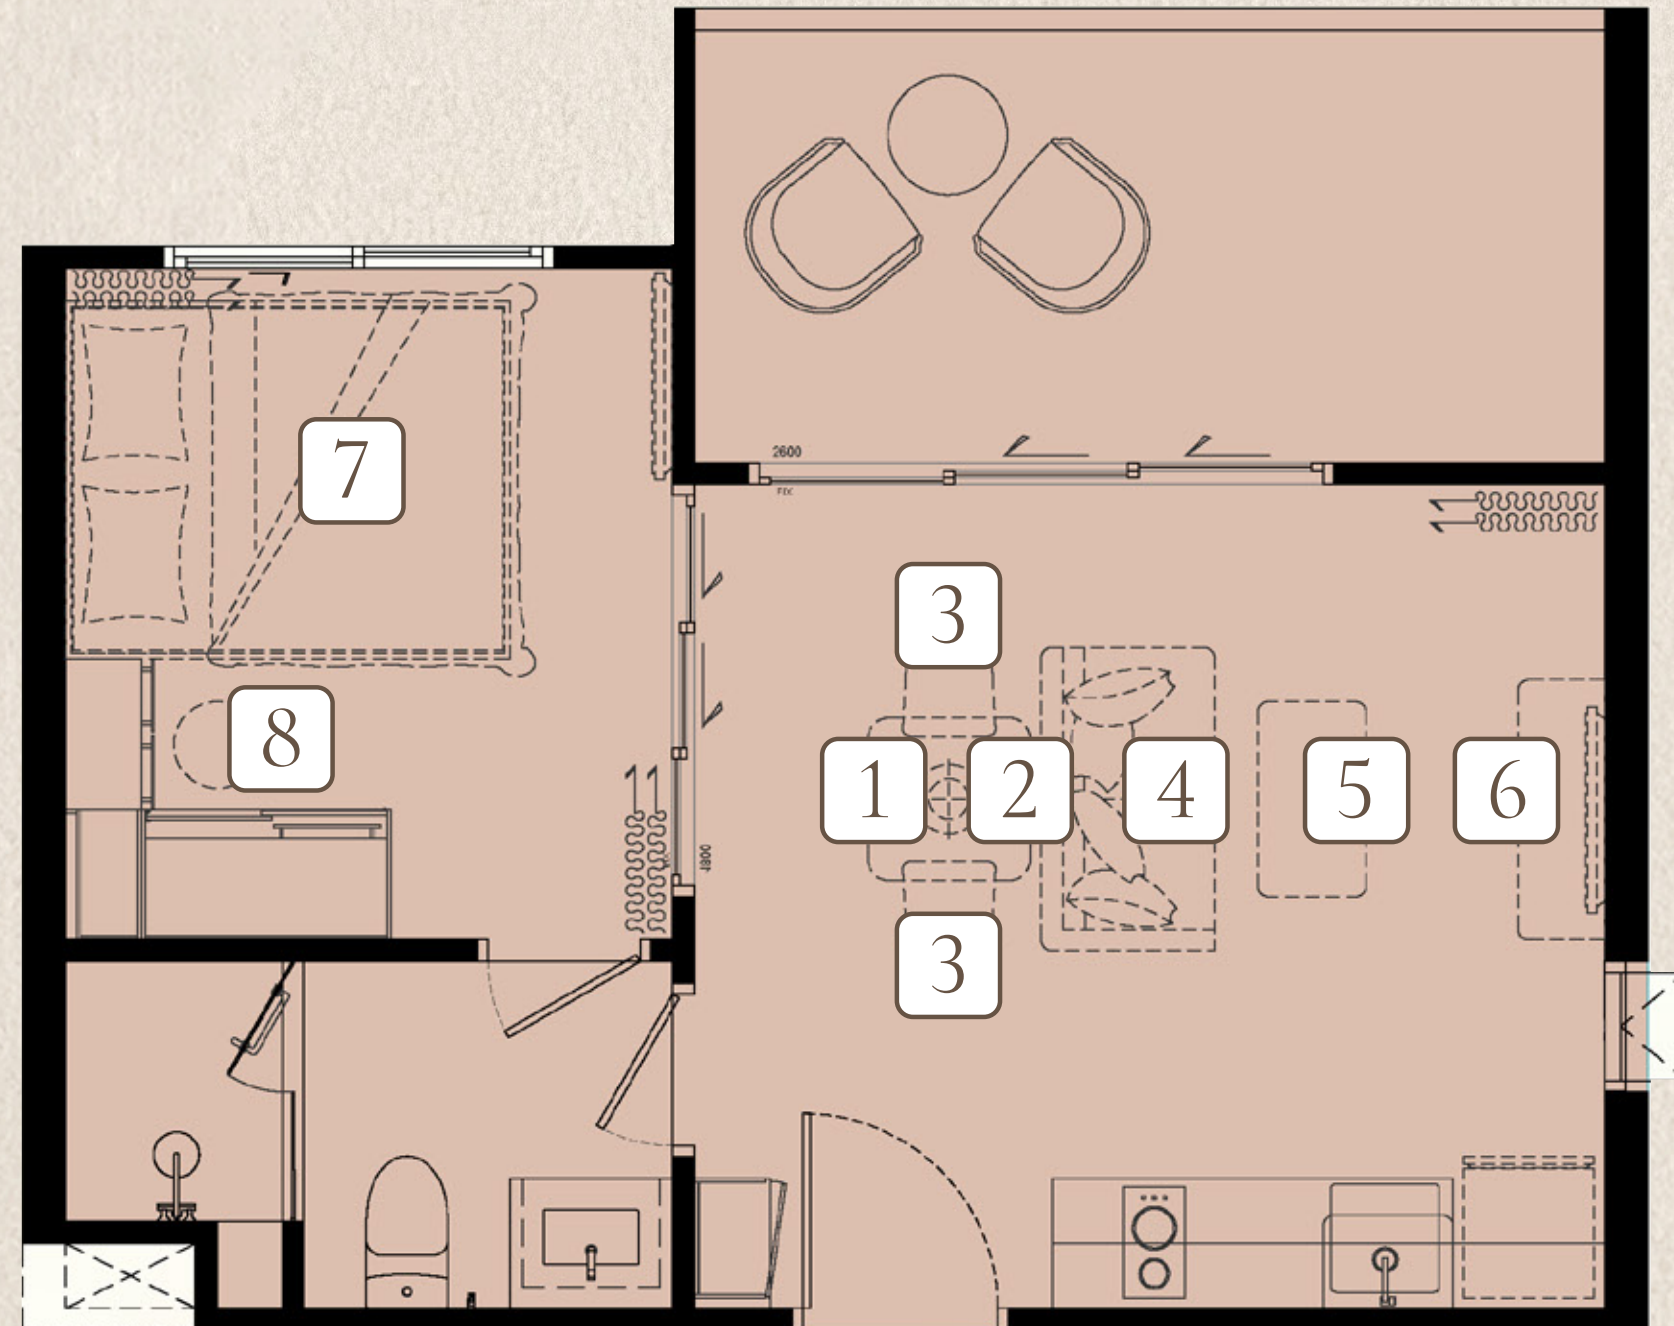

3 DINING CHAIR X2

4 SOFA

5 COFFEE TABLE

6 TV. CABINET

7 QUEEN BED
WITH MATTRESS 5 FT.

8 DRESSING STOOL

FURNITURE PACKAGE

biancana

TYPE 1 BLC (M)
39 SQ.M.

130,000 THB

1 PENDANT LAMP

2 DINING TABLE

3 DINING CHAIR X2

4 SOFA

5 COFFEE TABLE

6 TV. CABINET

7 QUEEN BED
WITH MATTRESS 5 FT.

8 DRESSING STOOL

FURNITURE PACKAGE

biancana

TYPE 1 BLC
39 SQ.M.

130,000 THB

1 PENDANT LAMP

2 DINING TABLE