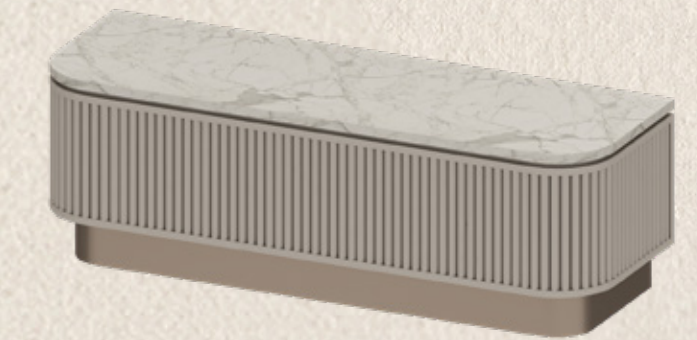

140,000 THB

1 PENDANT LAMP

2 DINING TABLE

3 DINING CHAIR X2

4 SOFA

5 COFFEE TABLE

6 TV. CABINET

7 NIGHT TABLE