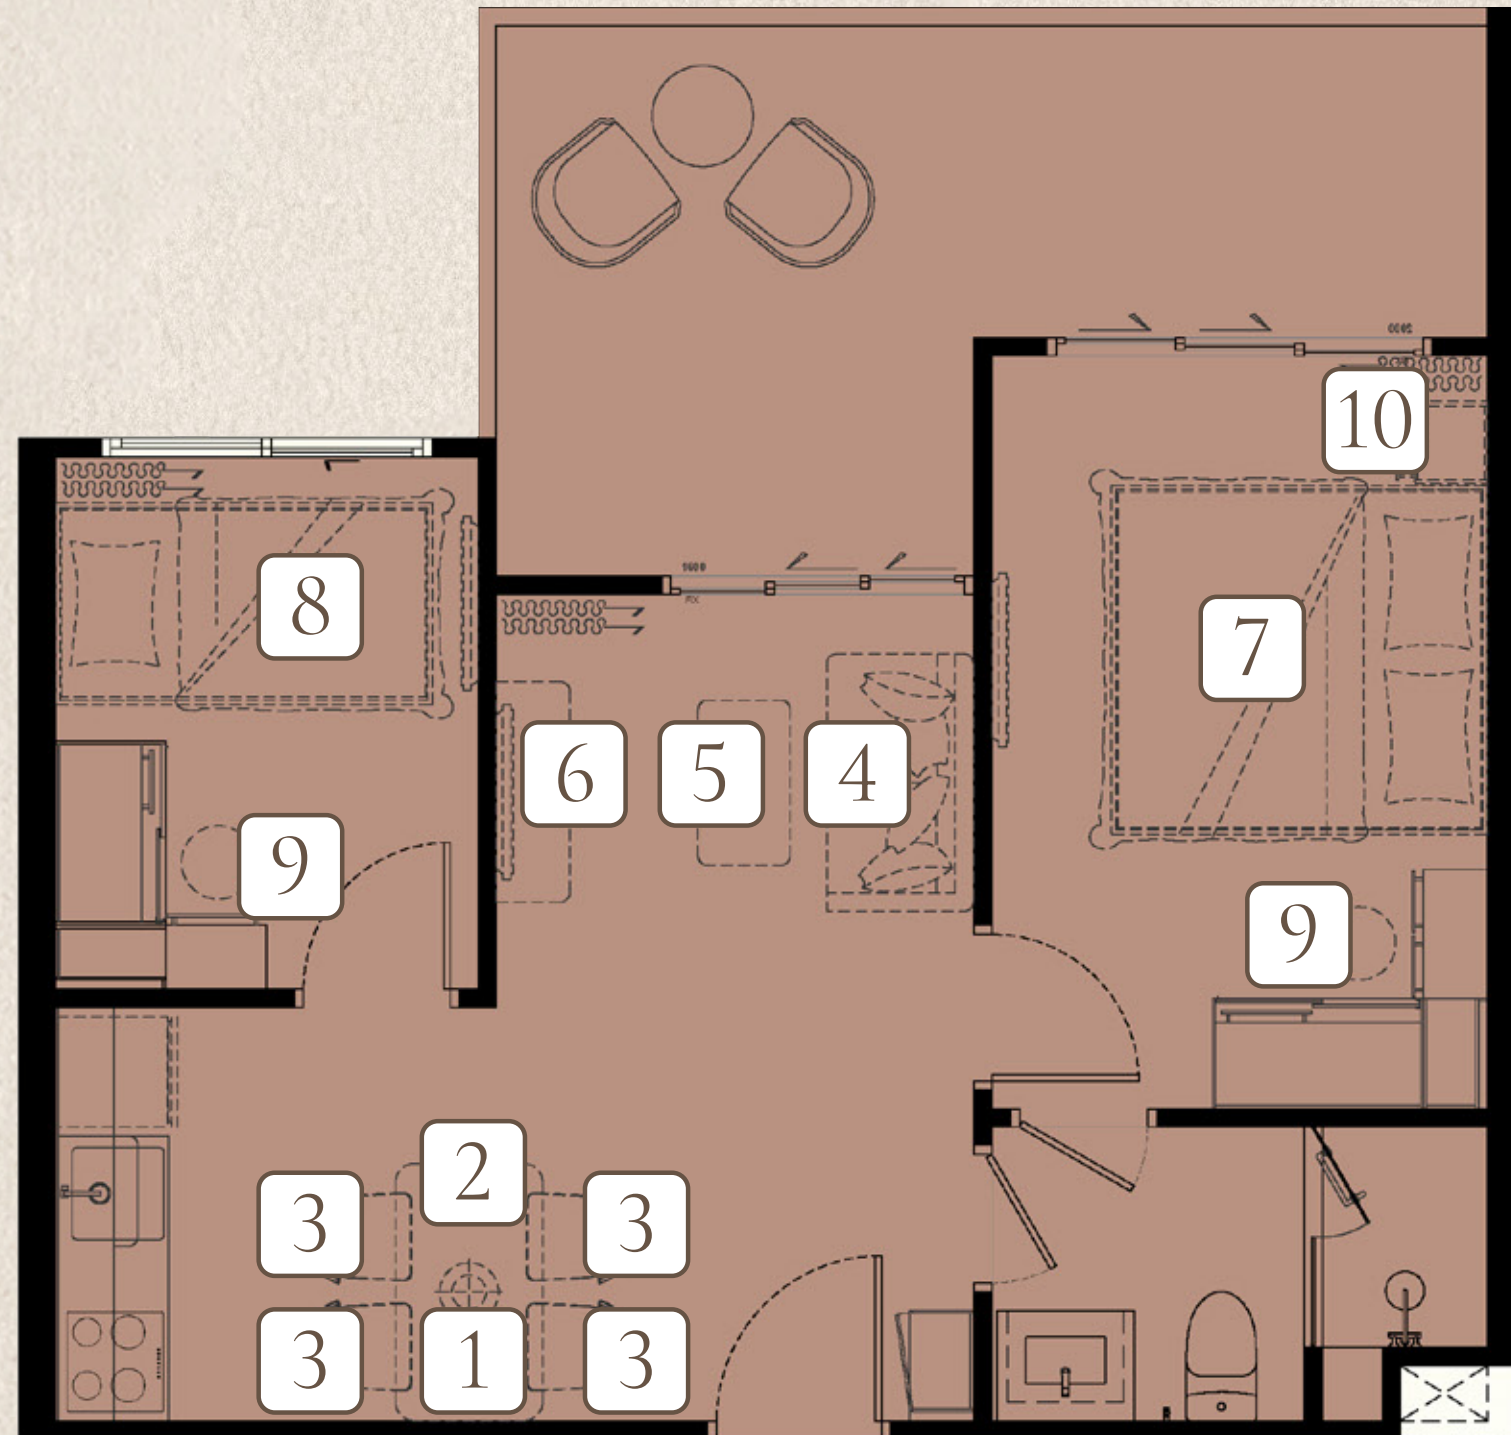

5 COFFEE TABLE

6 TV. CABINET

7 KING BED WITH MATTRESS 6 FT.

8 BUNKBED WITH MATTRESS 3 FT. X2

9 DRESSING STOOL X2

10 NIGHT TABLE

FURNITURE PACKAGE

biancana

TYPE 1 BPX (M)
54 SQ.M.

210,000 THB

1 PENDANT LAMP

2 DINING TABLE
3 DINING CHAIR X4

4 SOFA

5 COFFEE TABLE

6 TV. CABINET

7 KING BED
WITH MATTRESS 6 FT.