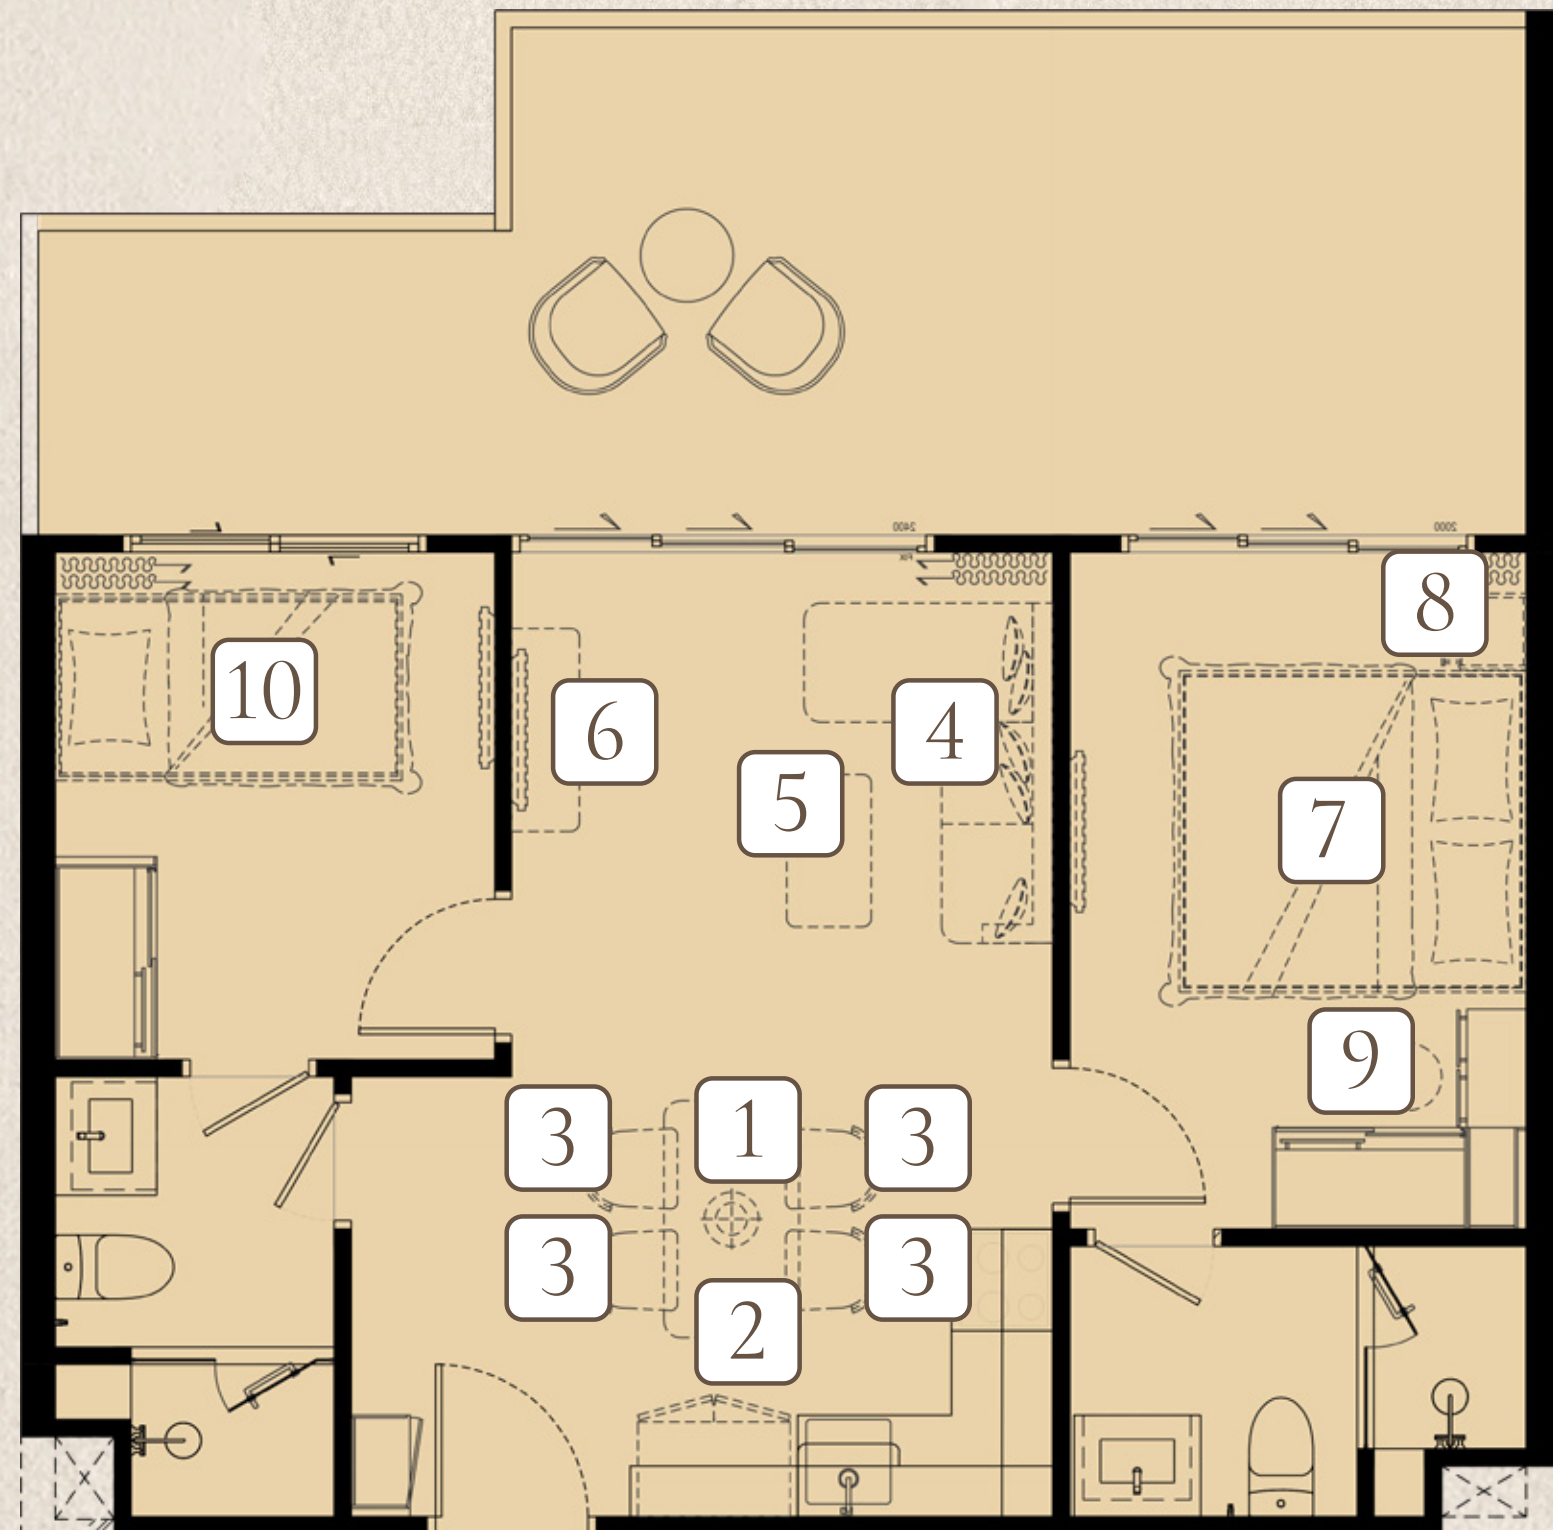

8 NIGHT TABLE

9 DRESSING STOOL

10 BUNKBED WITH MATTRESS 3 FT. X2

FURNITURE PACKAGE

biancana

TYPE 2 BMX2 (M)

73 SQ.M.

215,000 THB

1 PENDANT LAMP

2 DINING TABLE
3 DINING CHAIR X4

4 SOFA

5 COFFEE TABLE

6 TV. CABINET

7 KING BED
WITH MATTRESS 6 FT.

8 NIGHT TABLE

9 DRESSING STOOL