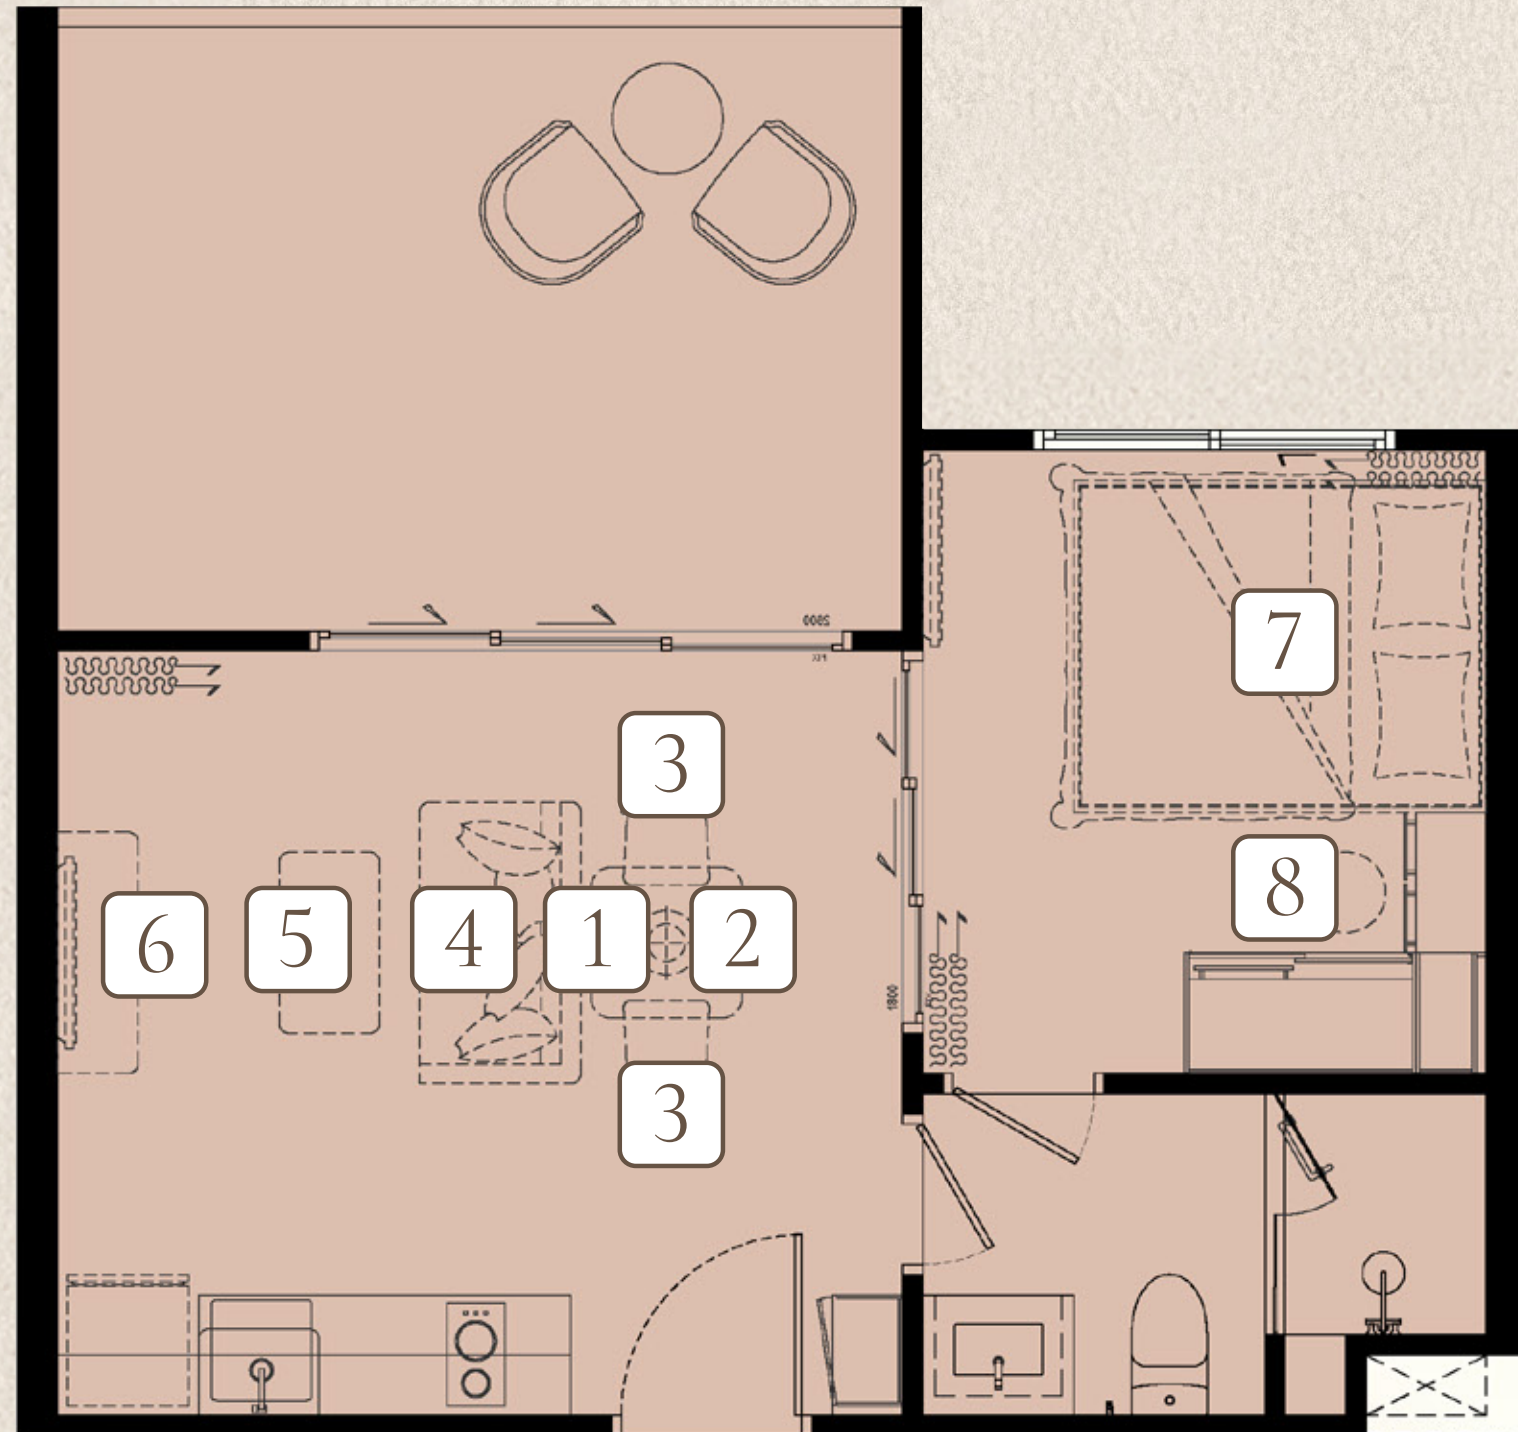

FURNITURE PACKAGE

biancana

1 PENDANT LAMP