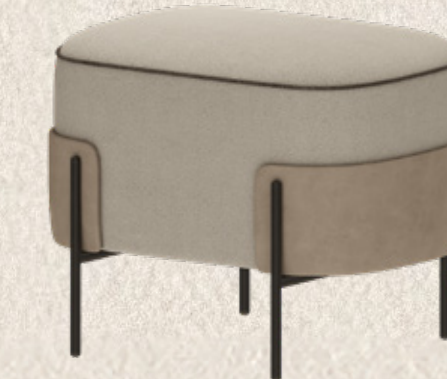

215,000 THB

1 PENDANT LAMP

2 DINING TABLE
3 DINING CHAIR X4

4 SOFA

5 COFFEE TABLE

6 TV. CABINET

7 KING BED
WITH MATTRESS 6 FT.

8 NIGHT TABLE