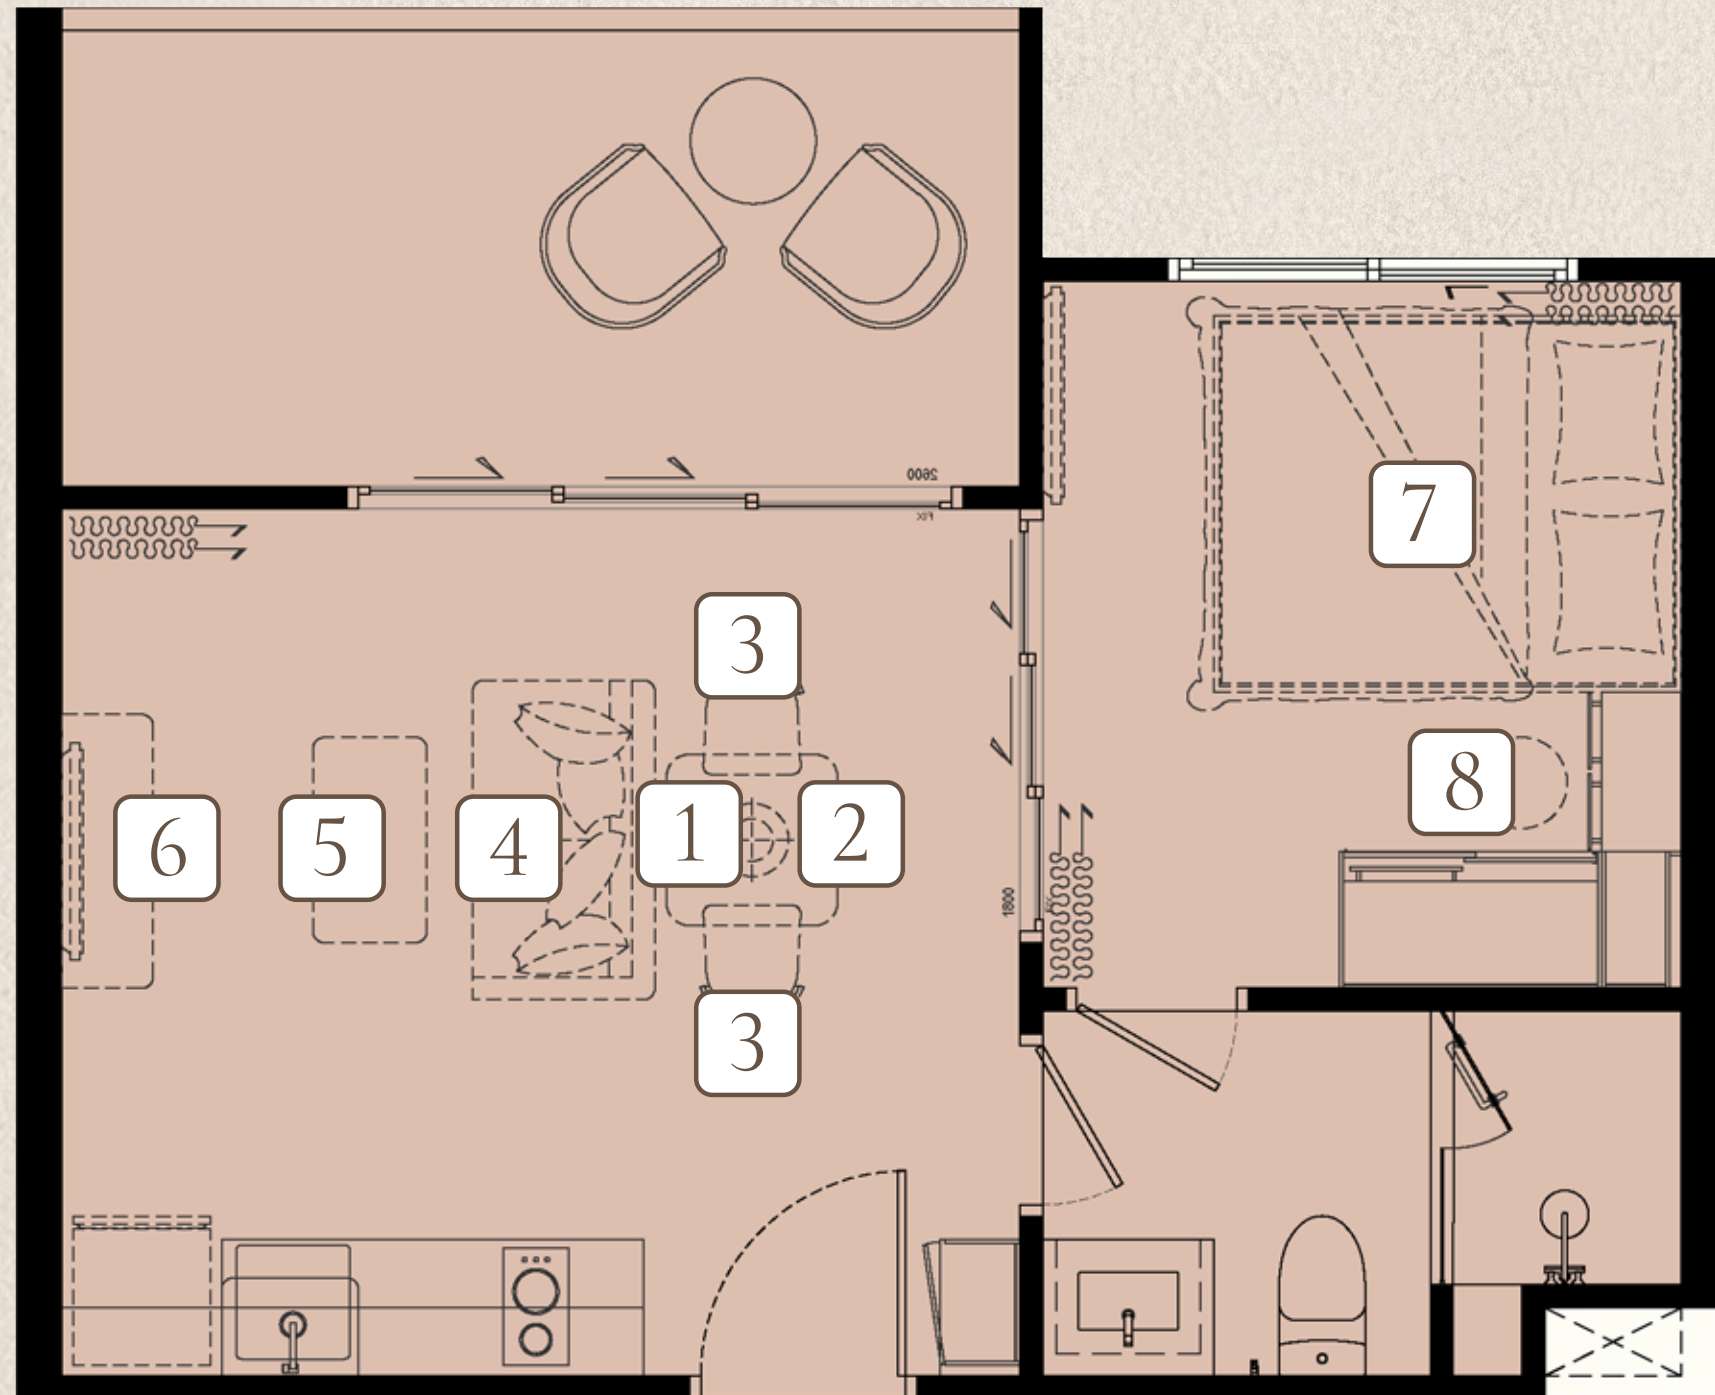

FURNITURE PACKAGE

biancana

FURNITURE PACKAGE

biancana

TYPE 1 BL (M)
39 SQ.M.

130,000 THB

1 PENDANT LAMP

2 DINING TABLE

3 DINING CHAIR X2

4 SOFA

5 COFFEE TABLE

6 TV. CABINET

7 QUEEN BED
WITH MATTRESS 5 FT.

8 DRESSING STOOL

FURNITURE PACKAGE

biancana

TYPE 1 BL
39 SQ.M.

130,000 THB

1 PENDANT LAMP

2 DINING TABLE

3 DINING CHAIR X2

4 SOFA

5 COFFEE TABLE

6 TV. CABINET