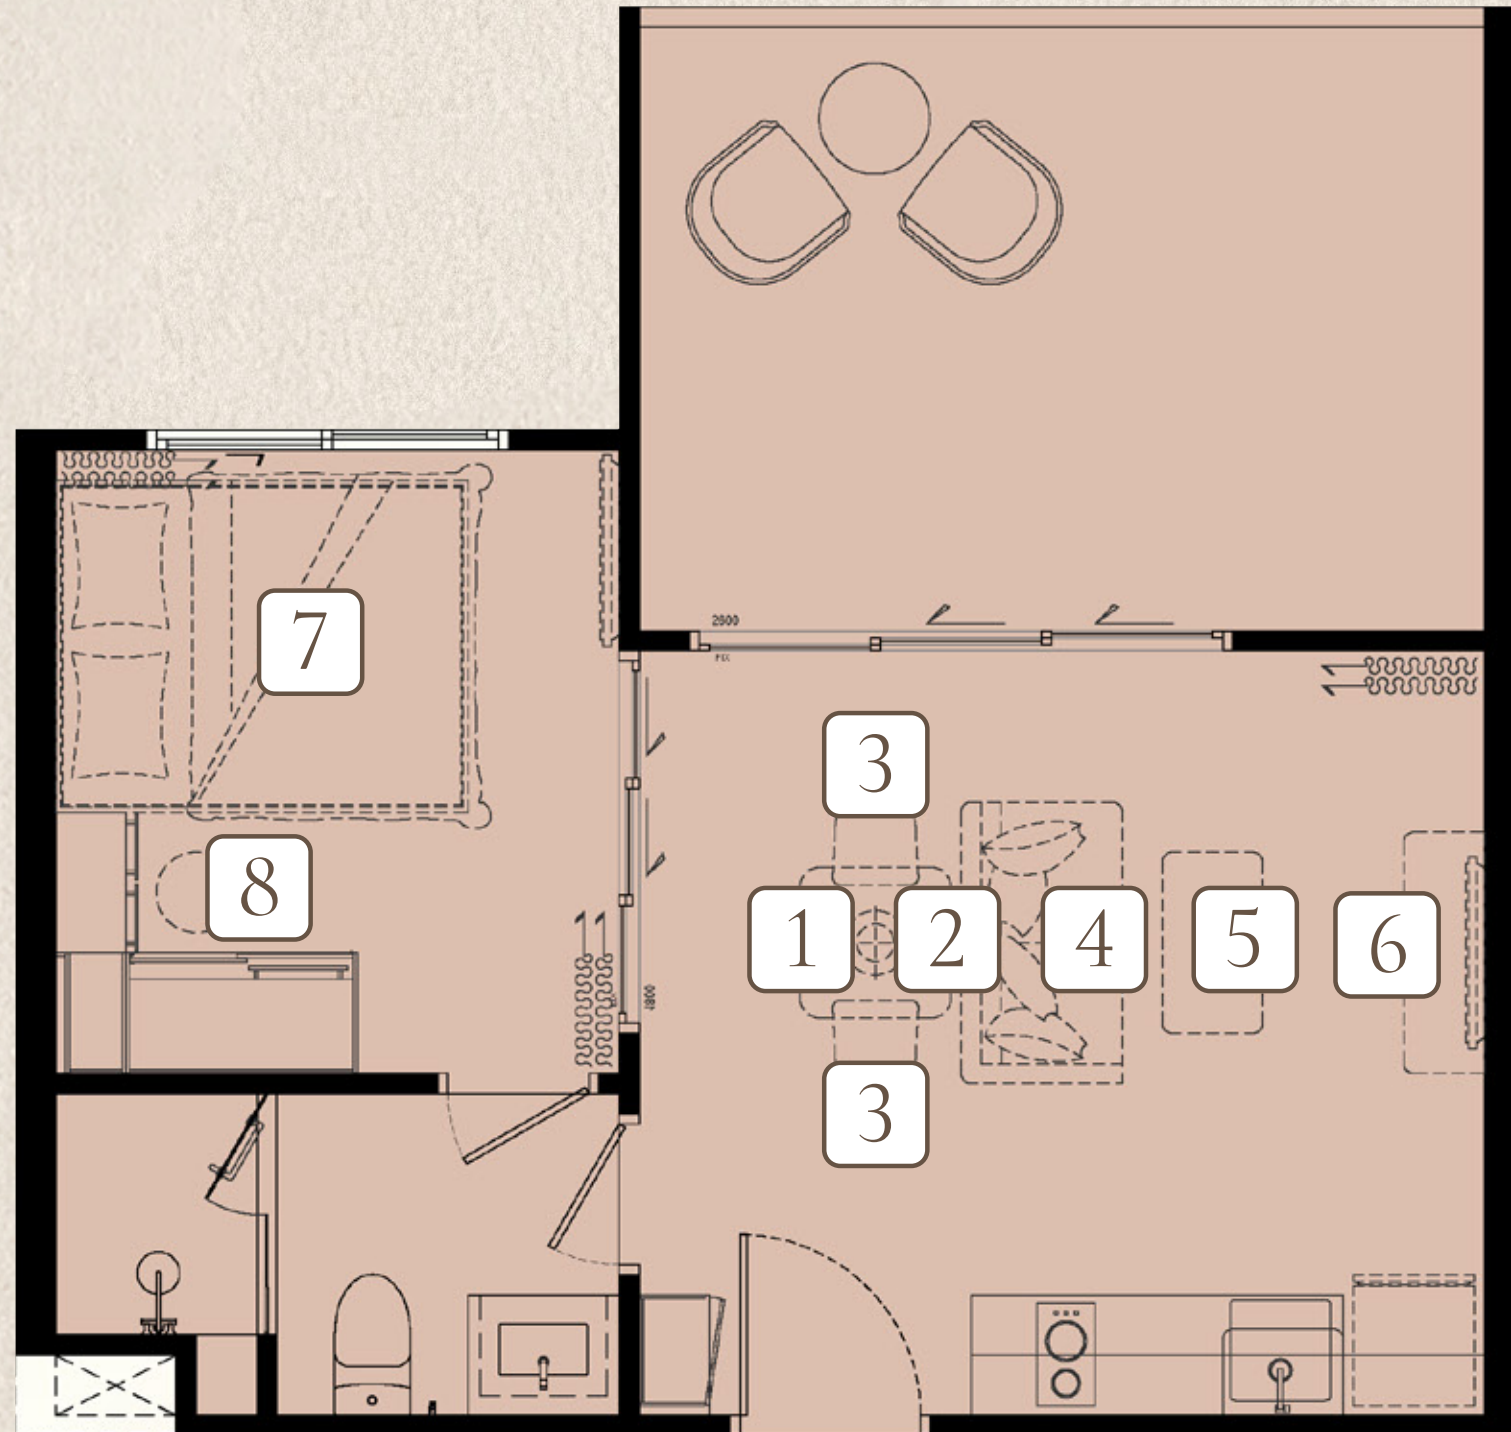

5 COFFEE TABLE

6 TV. CABINET

TYPE 1 BLX1 (M)
43 SQ.M.

130,000 THB

7 QUEEN BED
WITH MATTRESS 5 FT.

8 DRESSING STOOL

FURNITURE PACKAGE

biancana

TYPE 1 BLX1
43 SQ.M.

130,000 THB

1 PENDANT LAMP

2 DINING TABLE

3 DINING CHAIR X2

4 SOFA

5 COFFEE TABLE

6 TV. CABINET