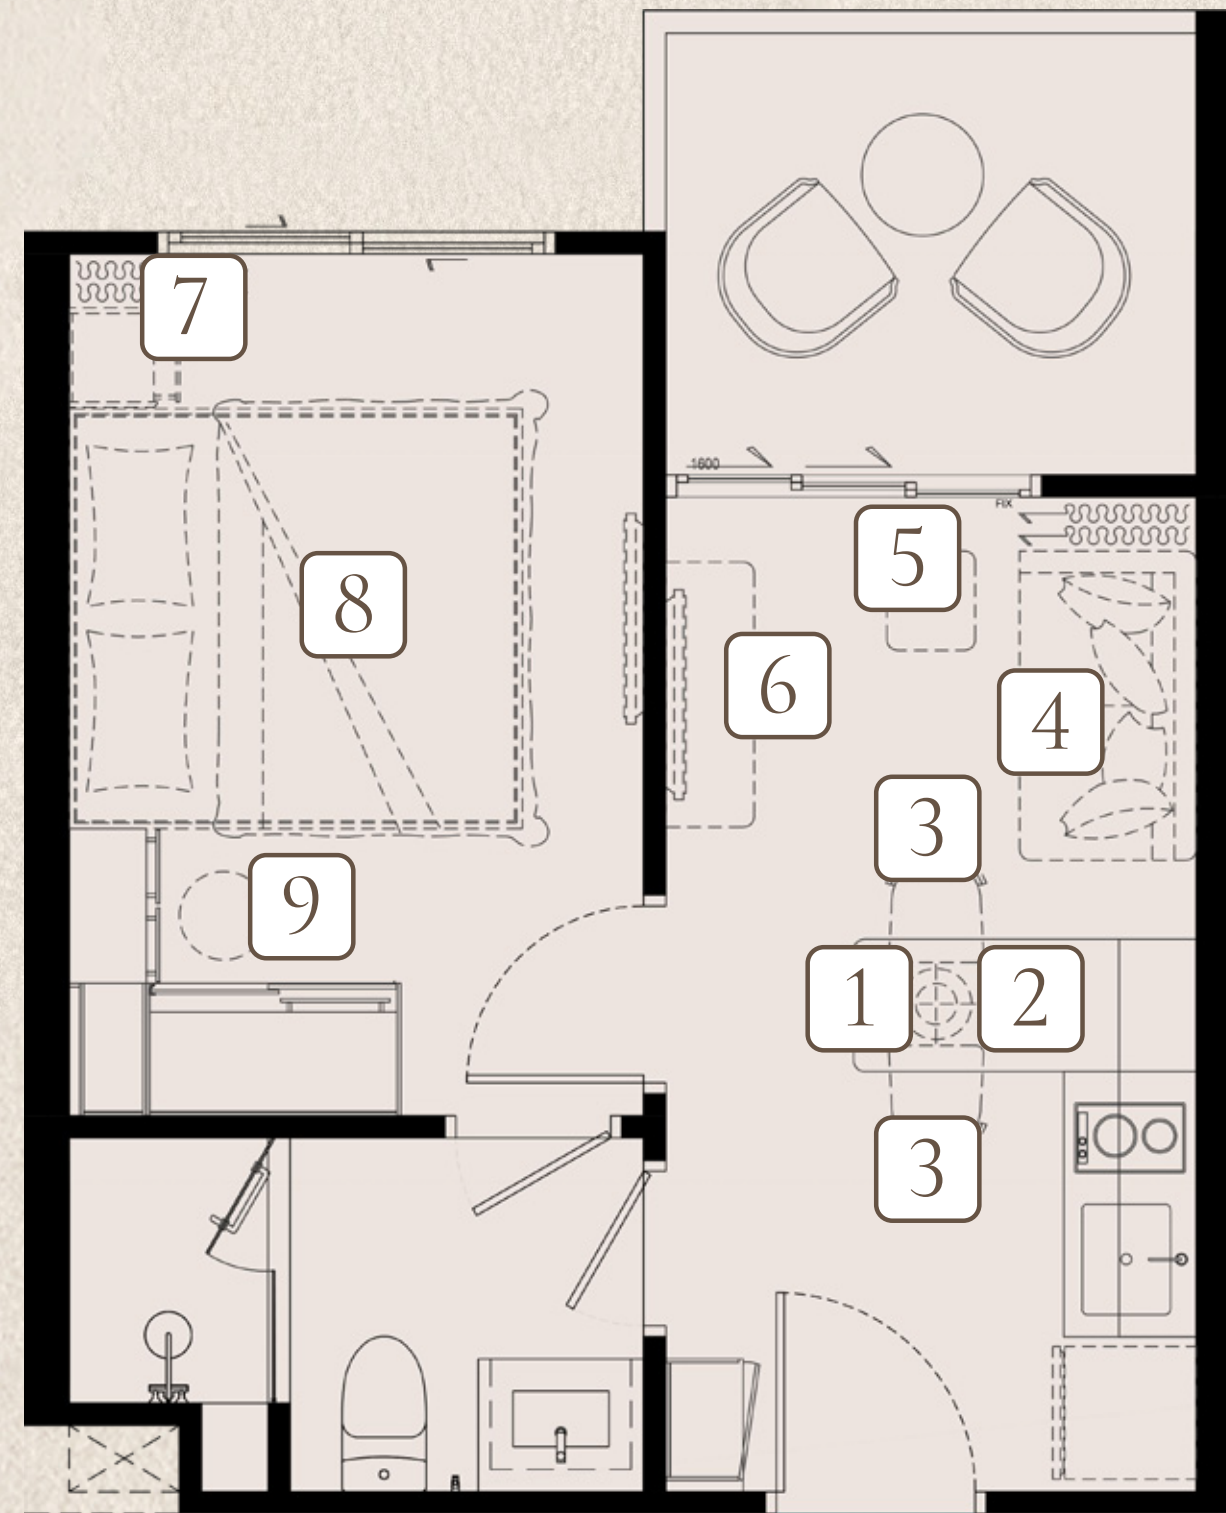

140,000 THB

1 PENDANT LAMP

2 DINING TABLE

3 DINING CHAIR X2

4 SOFA

5 COFFEE TABLE

6 TV. CABINET

7 NIGHT TABLE

8 KING BED
WITH MATTRESS 6 FT.

9 DRESSING STOOL

FURNITURE PACKAGE

biancana

TYPE 1 BM
31 SQ.M.

140,000 THB

1 PENDANT LAMP

2 DINING TABLE