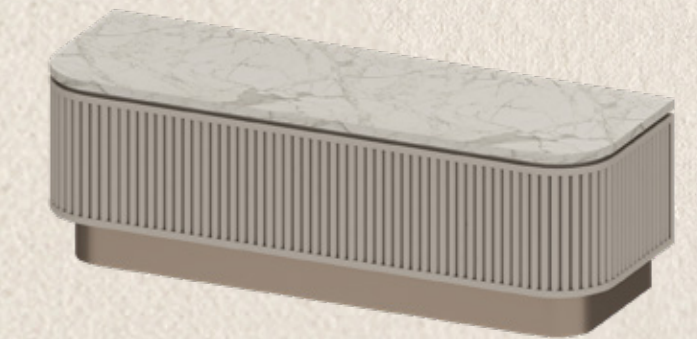

TYPE 1 BMC2
31 SQ.M.

140,000 THB

1 PENDANT LAMP

2 DINING TABLE

3 DINING CHAIR X2

4 SOFA

5 COFFEE TABLE

6 TV. CABINET