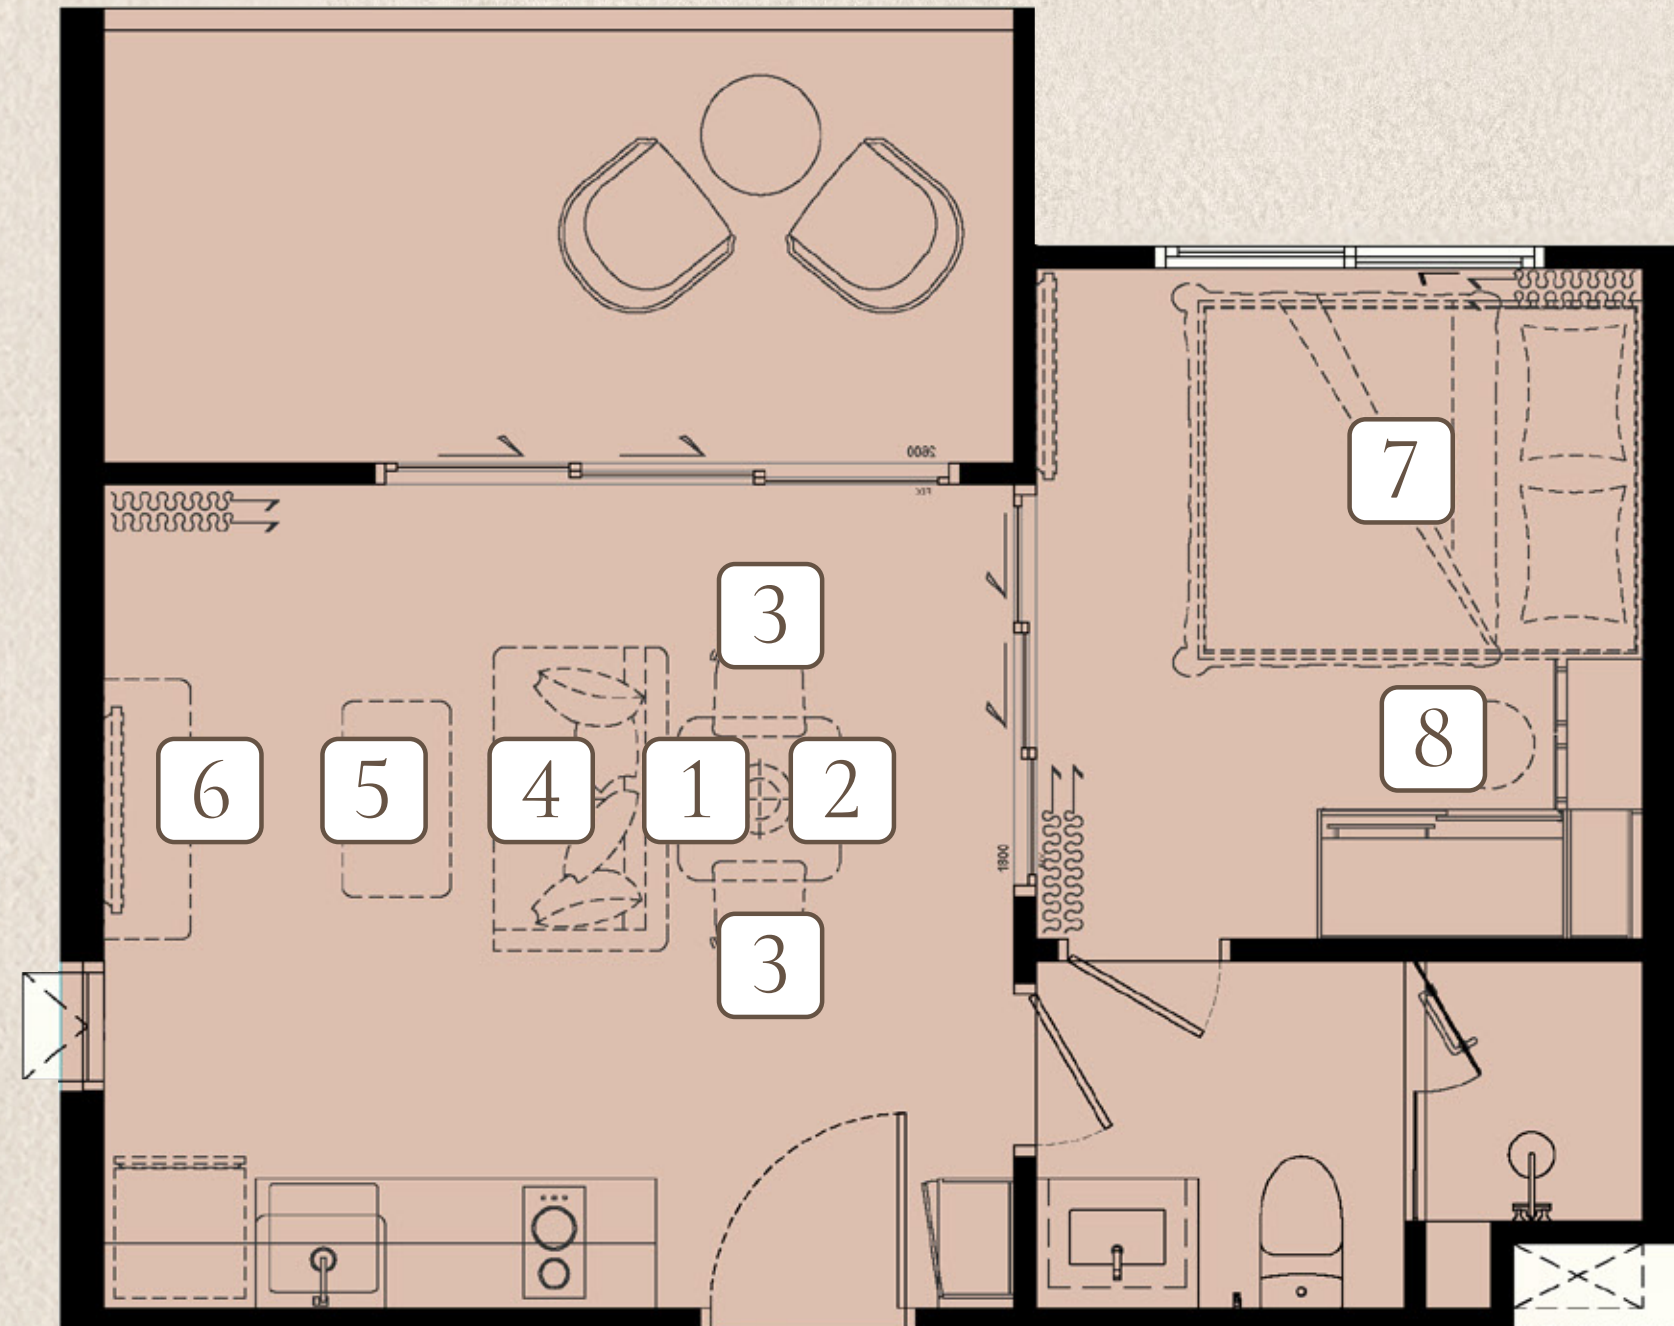

3 DINING CHAIR X2

4 SOFA

5 COFFEE TABLE

6 TV. CABINET

7 QUEEN BED
WITH MATTRESS 5 FT.

8 DRESSING STOOL

FURNITURE PACKAGE

biancana

TYPE 1 BLC (M)
39 SQ.M.

130,000 THB

1 PENDANT LAMP

2 DINING TABLE

3 DINING CHAIR X2

4 SOFA

5 COFFEE TABLE

6 TV. CABINET