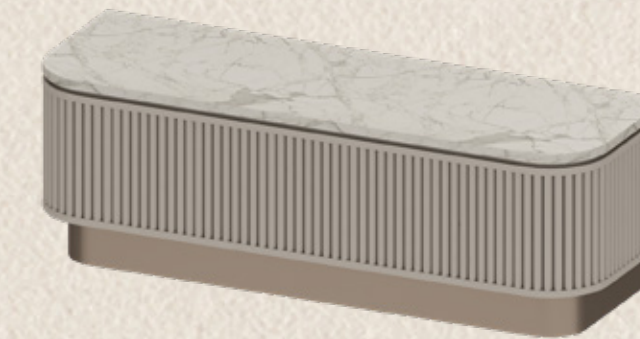

biancana

TYPE 1 BP
49 SQ.M.

210,000 THB

1 PENDANT LAMP

2 DINING TABLE
3 DINING CHAIR X4

4 SOFA

5 COFFEE TABLE

6 TV. CABINET