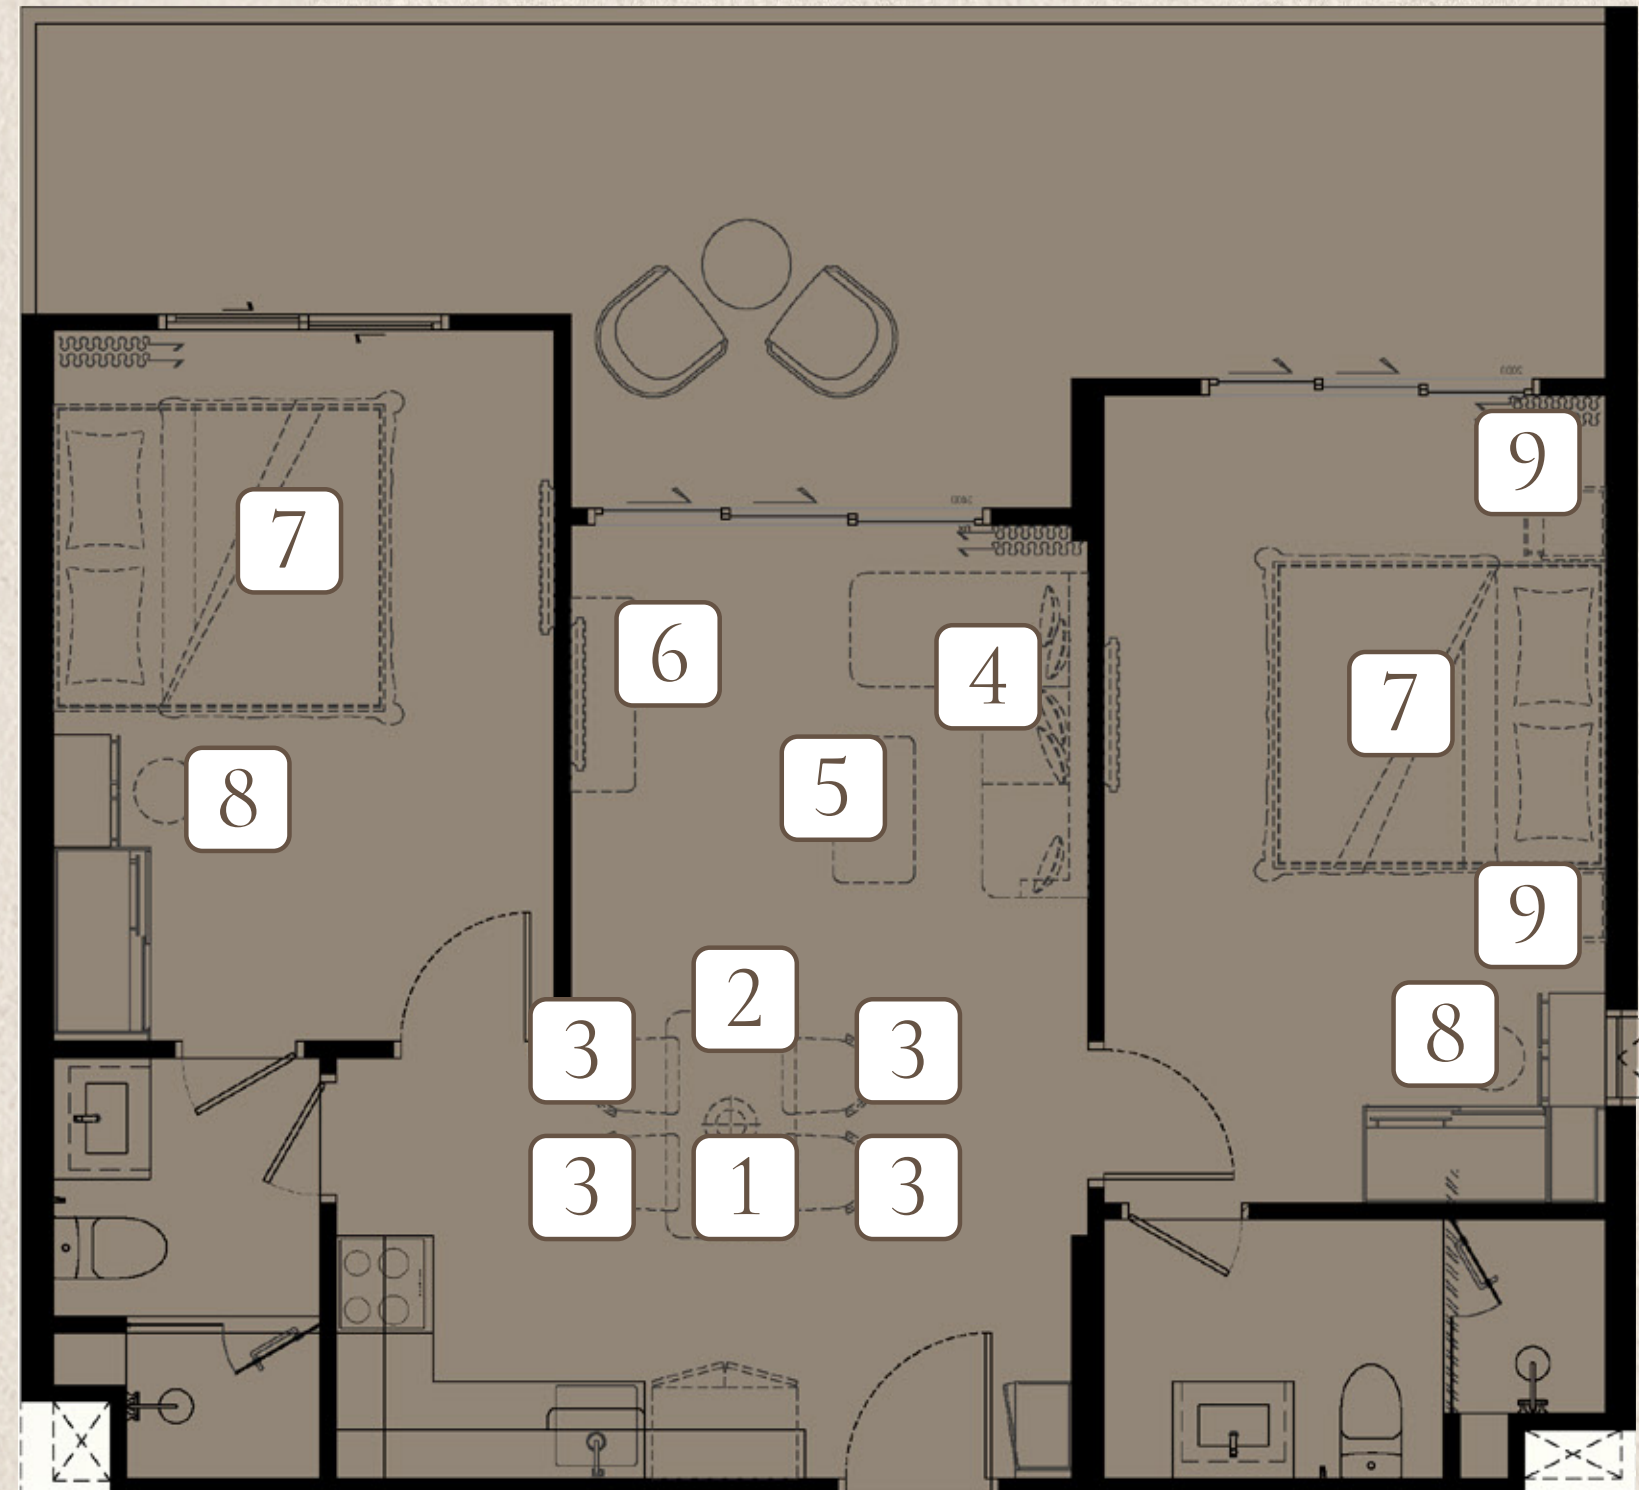

biancana

TYPE 2 BLC1 (M)
80 SQ.M.

210,000 THB

1 PENDANT LAMP

2 DINING TABLE

3 DINING CHAIR X4

4 SOFA

5 COFFEE TABLE

6 TV. CABINET

7 KING BED X2
WITH MATTRESS 6 FT. X2

8 DRESSING STOOL X2

9 NIGHT TABLE X2

FURNITURE PACKAGE

biancana

TYPE 2 BLC1X1 (M)
86 SQ.M.

210,000 THB

1 PENDANT LAMP

2 DINING TABLE

3 DINING CHAIR X4

4 SOFA

5 COFFEE TABLE

6 TV. CABINET

7 KING BED X2
WITH MATTRESS 6 FT. X2

8 DRESSING STOOL X2