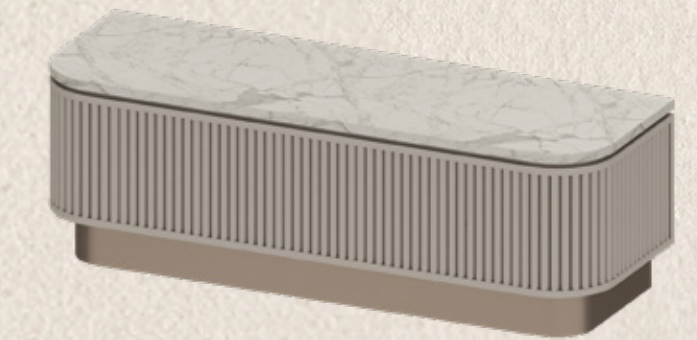

6 TV. CABINET