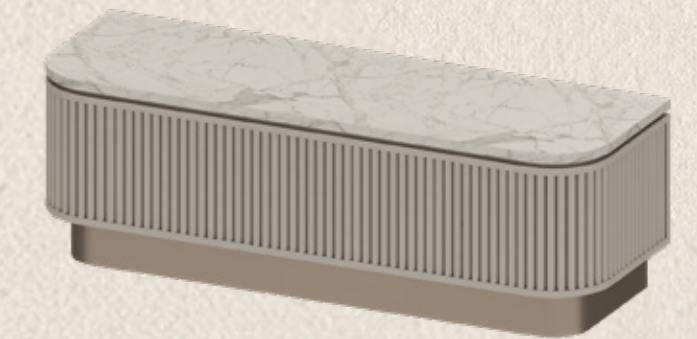

210,000 THB

1 PENDANT LAMP

2 DINING TABLE

3 DINING CHAIR X4

4 SOFA

5 COFFEE TABLE

6 TV. CABINET

7 KING BED X2
WITH MATTRESS 6 FT. X2