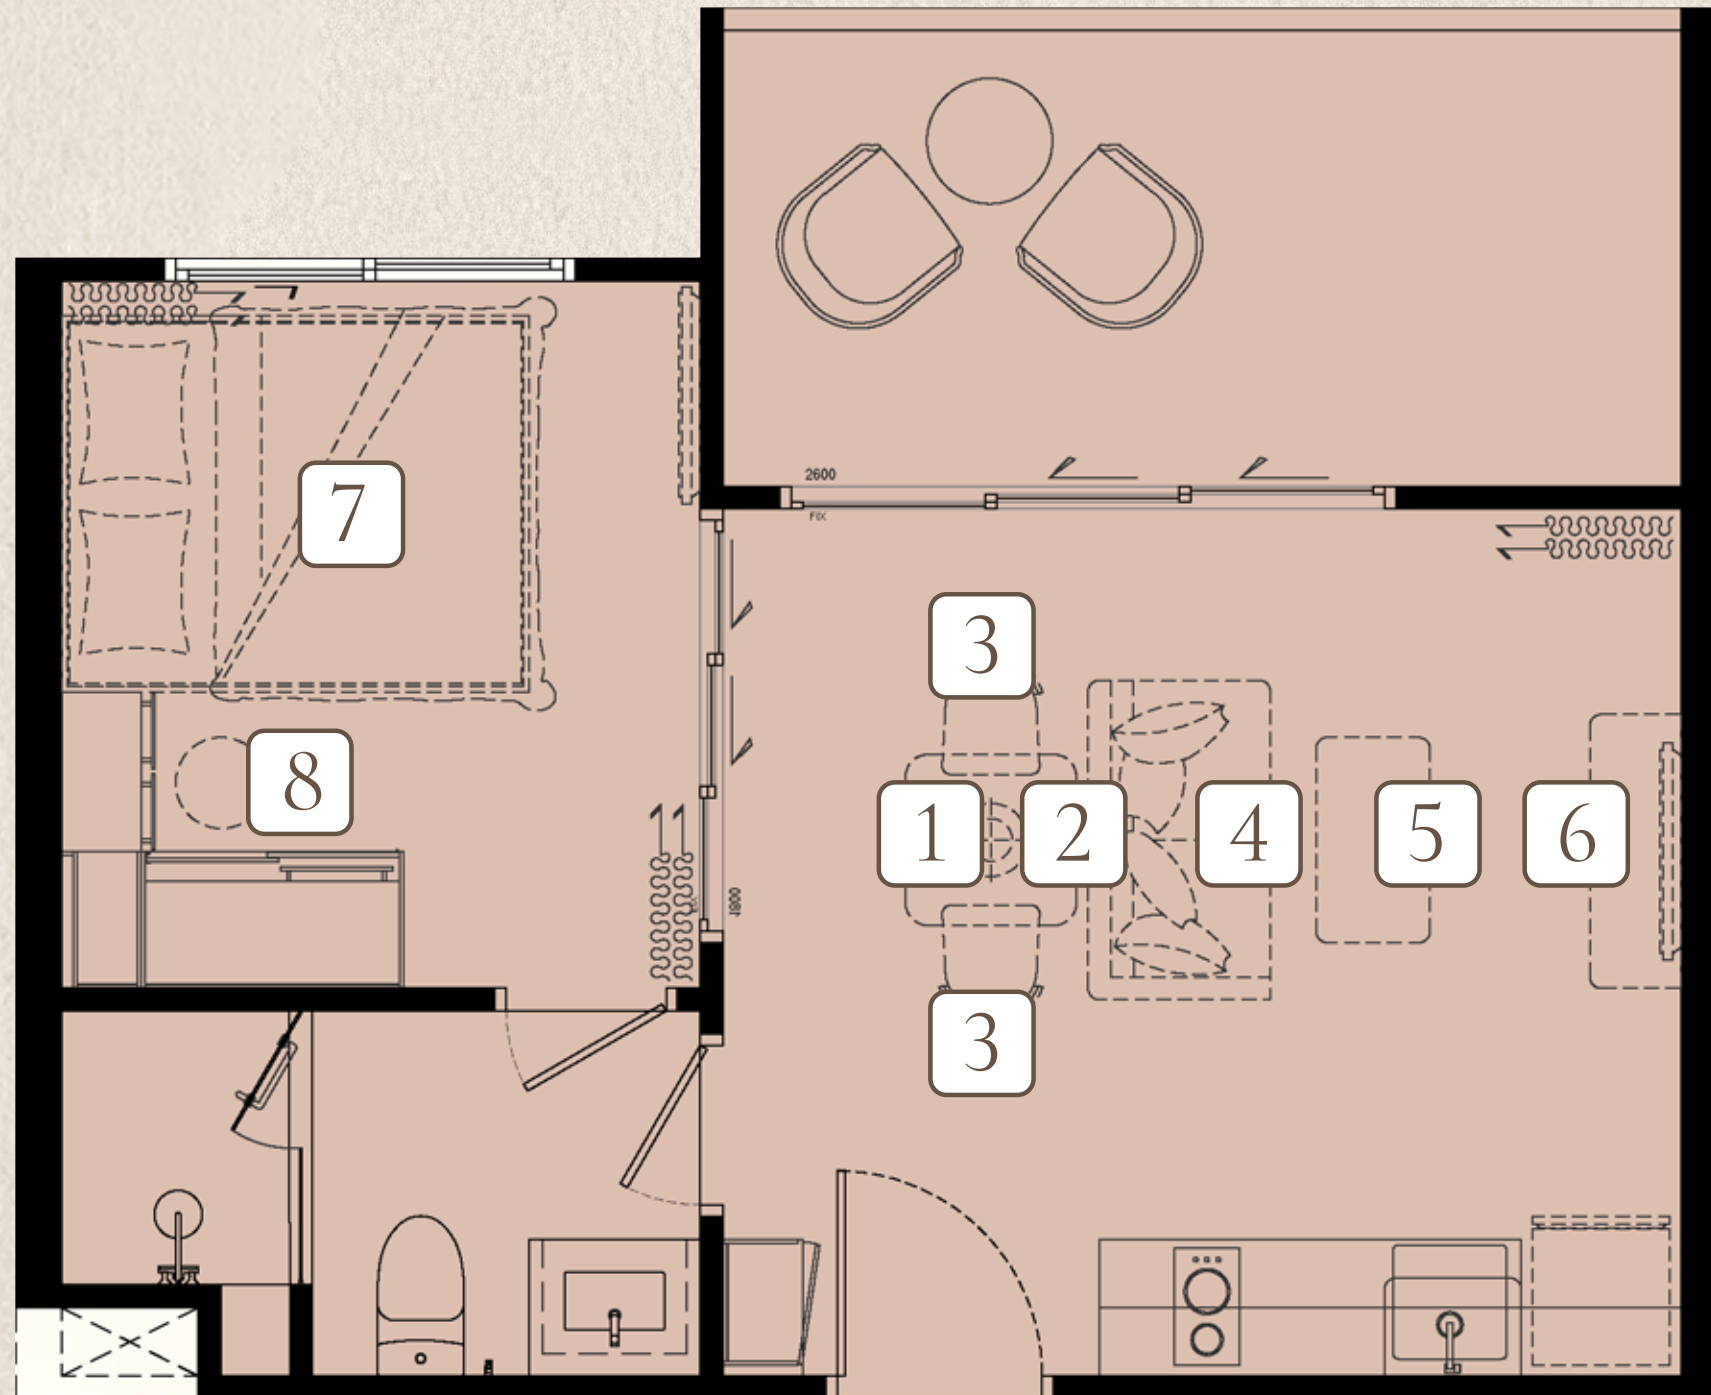

3 DINING CHAIR X2

4 SOFA

5 COFFEE TABLE

6 TV. CABINET

7 QUEEN BED
WITH MATTRESS 5 FT.

8 DRESSING STOOL

FURNITURE PACKAGE

biancana

TYPE 1 BL
39 SQ.M.

130,000 THB

1 PENDANT LAMP

2 DINING TABLE

3 DINING CHAIR X2

4 SOFA

5 COFFEE TABLE

6 TV. CABINET