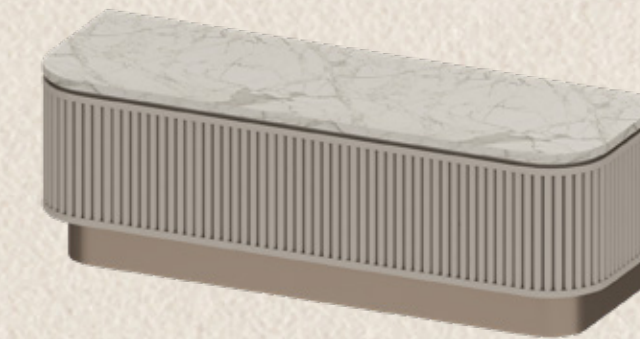

TYPE 1 BPX (M)
54 SQ.M.

210,000 THB

1 PENDANT LAMP

2 DINING TABLE
3 DINING CHAIR X4

4 SOFA

5 COFFEE TABLE

6 TV. CABINET

7 KING BED
WITH MATTRESS 6 FT.