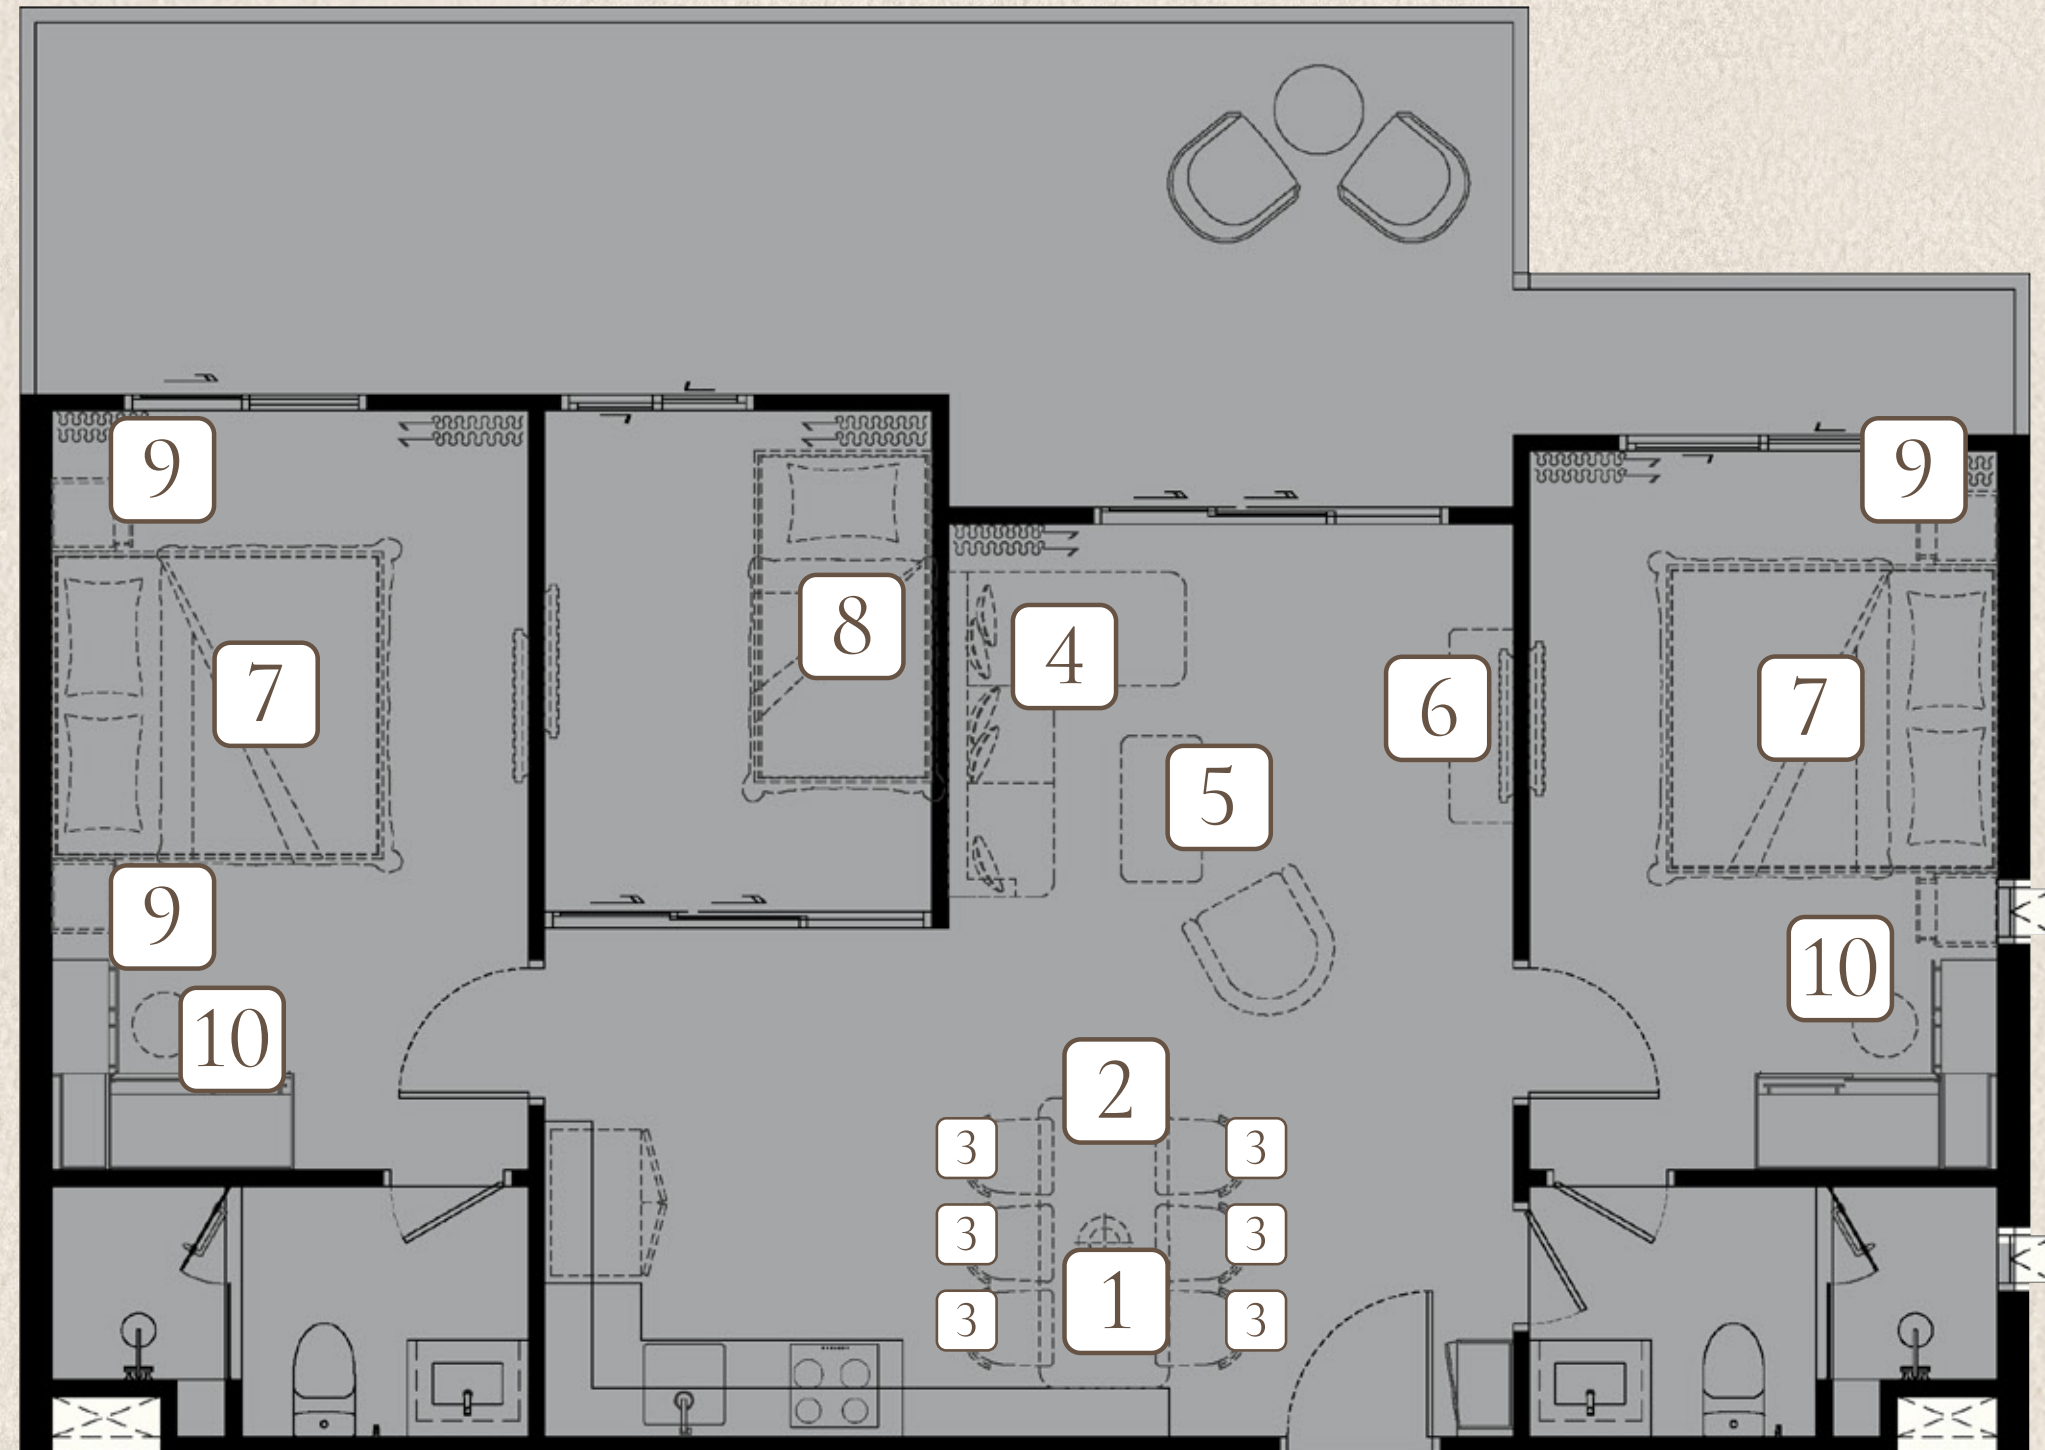

8 BUNKBED
WITH MATTRESS 3 FT. X2

9 NIGHT TABLE X3

10 DRESSING STOOL X2

FURNITURE PACKAGE

biancana

TYPE 2 BPMC2X1
100 SQ.M.

285,000 THB

1 PENDANT LAMP

2 DINING TABLE
3 DINING CHAIR X6

4 SOFA

5 COFFEE TABLE

6 TV. CABINET

7 KING BED X2
WITH MATTRESS 6 FT. X2

8 BUNKBED
WITH MATTRESS 3 FT. X2

9 NIGHT TABLE X3

10 DRESSING STOOL X2