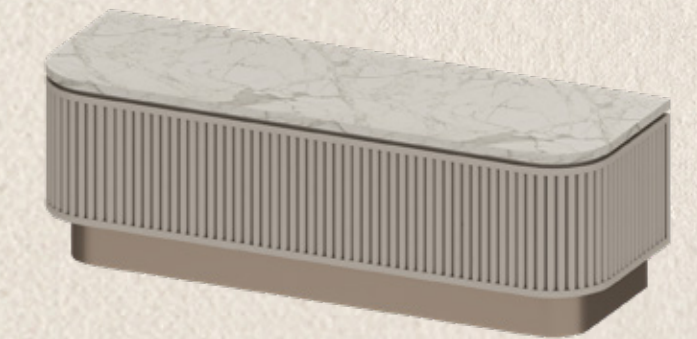

TYPE 2 BLCX
80 SQ.M.

210,000 THB

1 PENDANT LAMP

2 DINING TABLE

3 DINING CHAIR X4

4 SOFA

5 COFFEE TABLE

6 TV. CABINET