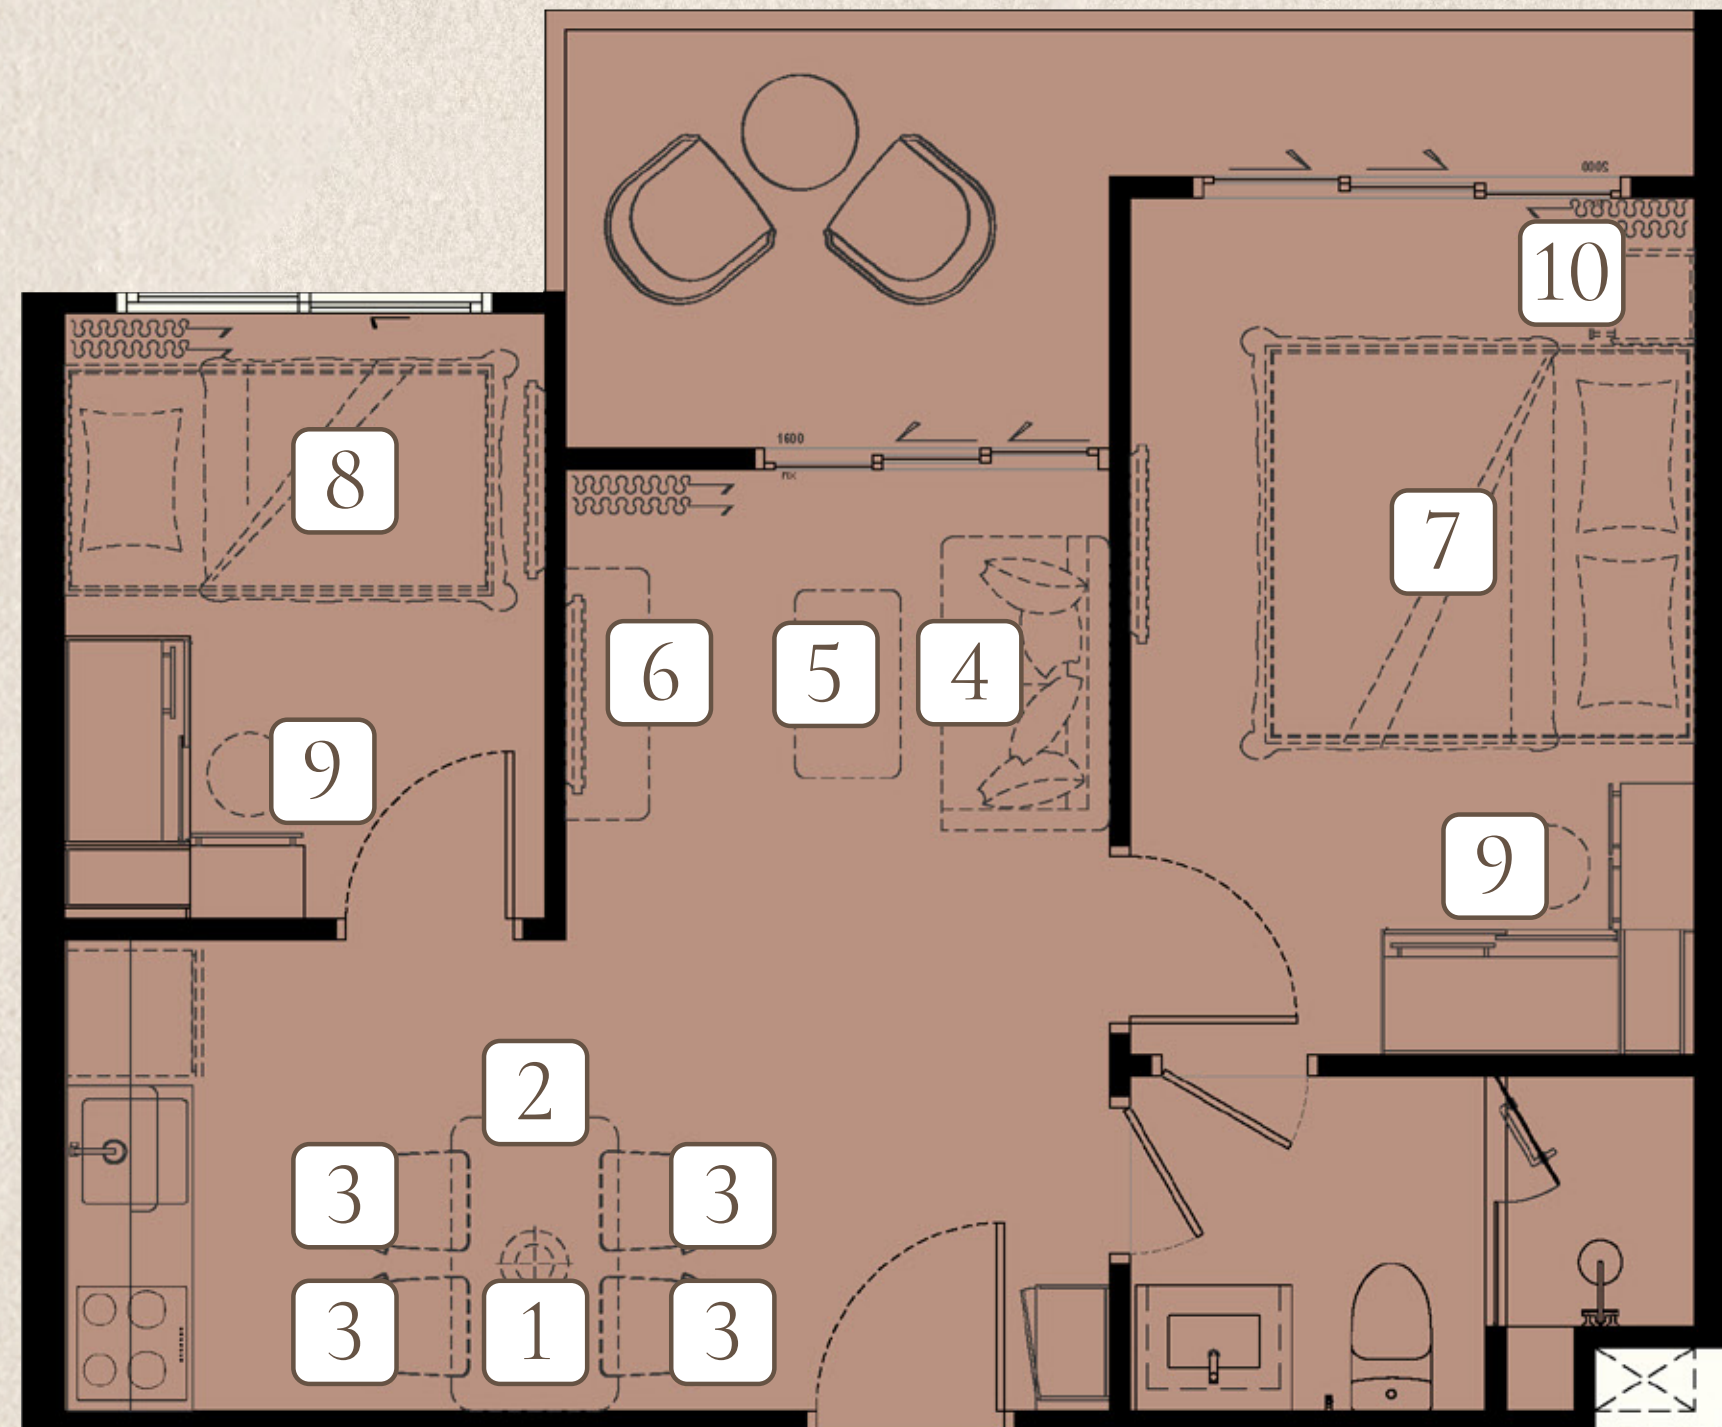

TYPE 1 BLX1
43 SQ.M.

130,000 THB

1 PENDANT LAMP

2 DINING TABLE

3 DINING CHAIR X2

4 SOFA

5 COFFEE TABLE

6 TV. CABINET

7 QUEEN BED
WITH MATTRESS 5 FT.

8 DRESSING STOOL

FURNITURE PACKAGE

biancana

TYPE 1 BP (M)
49 SQ.M.

210,000 THB

1 PENDANT LAMP

2 DINING TABLE
3 DINING CHAIR X4

4 SOFA

5 COFFEE TABLE

6 TV. CABINET

7 KING BED
WITH MATTRESS 6 FT.

8 BUNKBED
WITH MATTRESS 3 FT. X2

9 DRESSING STOOL X2

10 NIGHT TABLE

FURNITURE PACKAGE

biancana

TYPE 1 BP
49 SQ.M.

210,000 THB

1 PENDANT LAMP

2 DINING TABLE
3 DINING CHAIR X4

4 SOFA

5 COFFEE TABLE

6 TV. CABINET