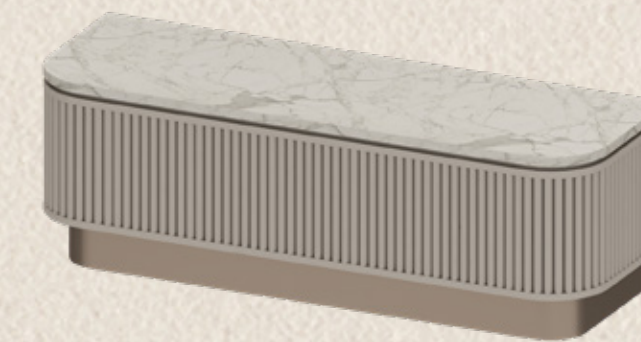

6 TV. CABINET