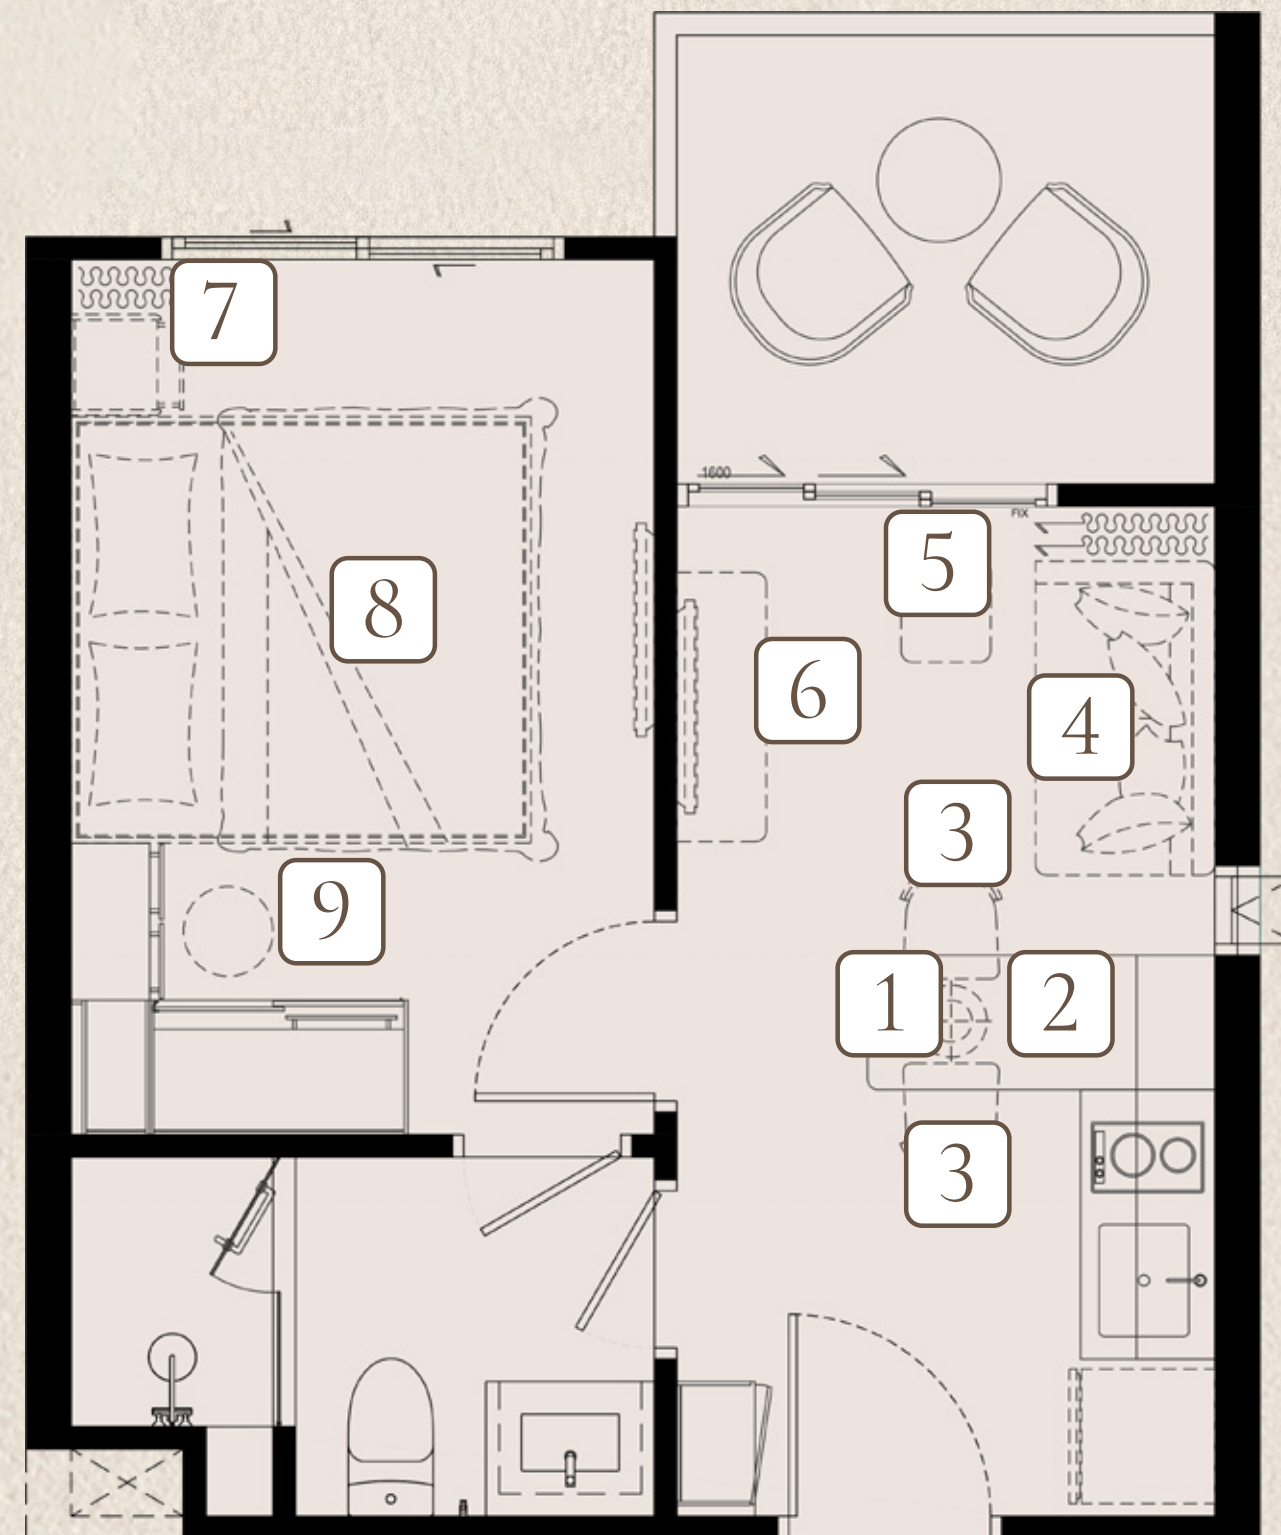

6 TV. CABINET

7 NIGHT TABLE

8 KING BED
WITH MATTRESS 6 FT.

9 DRESSING STOOL

FURNITURE PACKAGE

biancana

TYPE 1 BMC1
31 SQ.M.

140,000 THB

1 PENDANT LAMP

2 DINING TABLE

3 DINING CHAIR X2

4 SOFA

5 COFFEE TABLE

6 TV. CABINET

7 NIGHT TABLE

8 KING BED
WITH MATTRESS 6 FT.