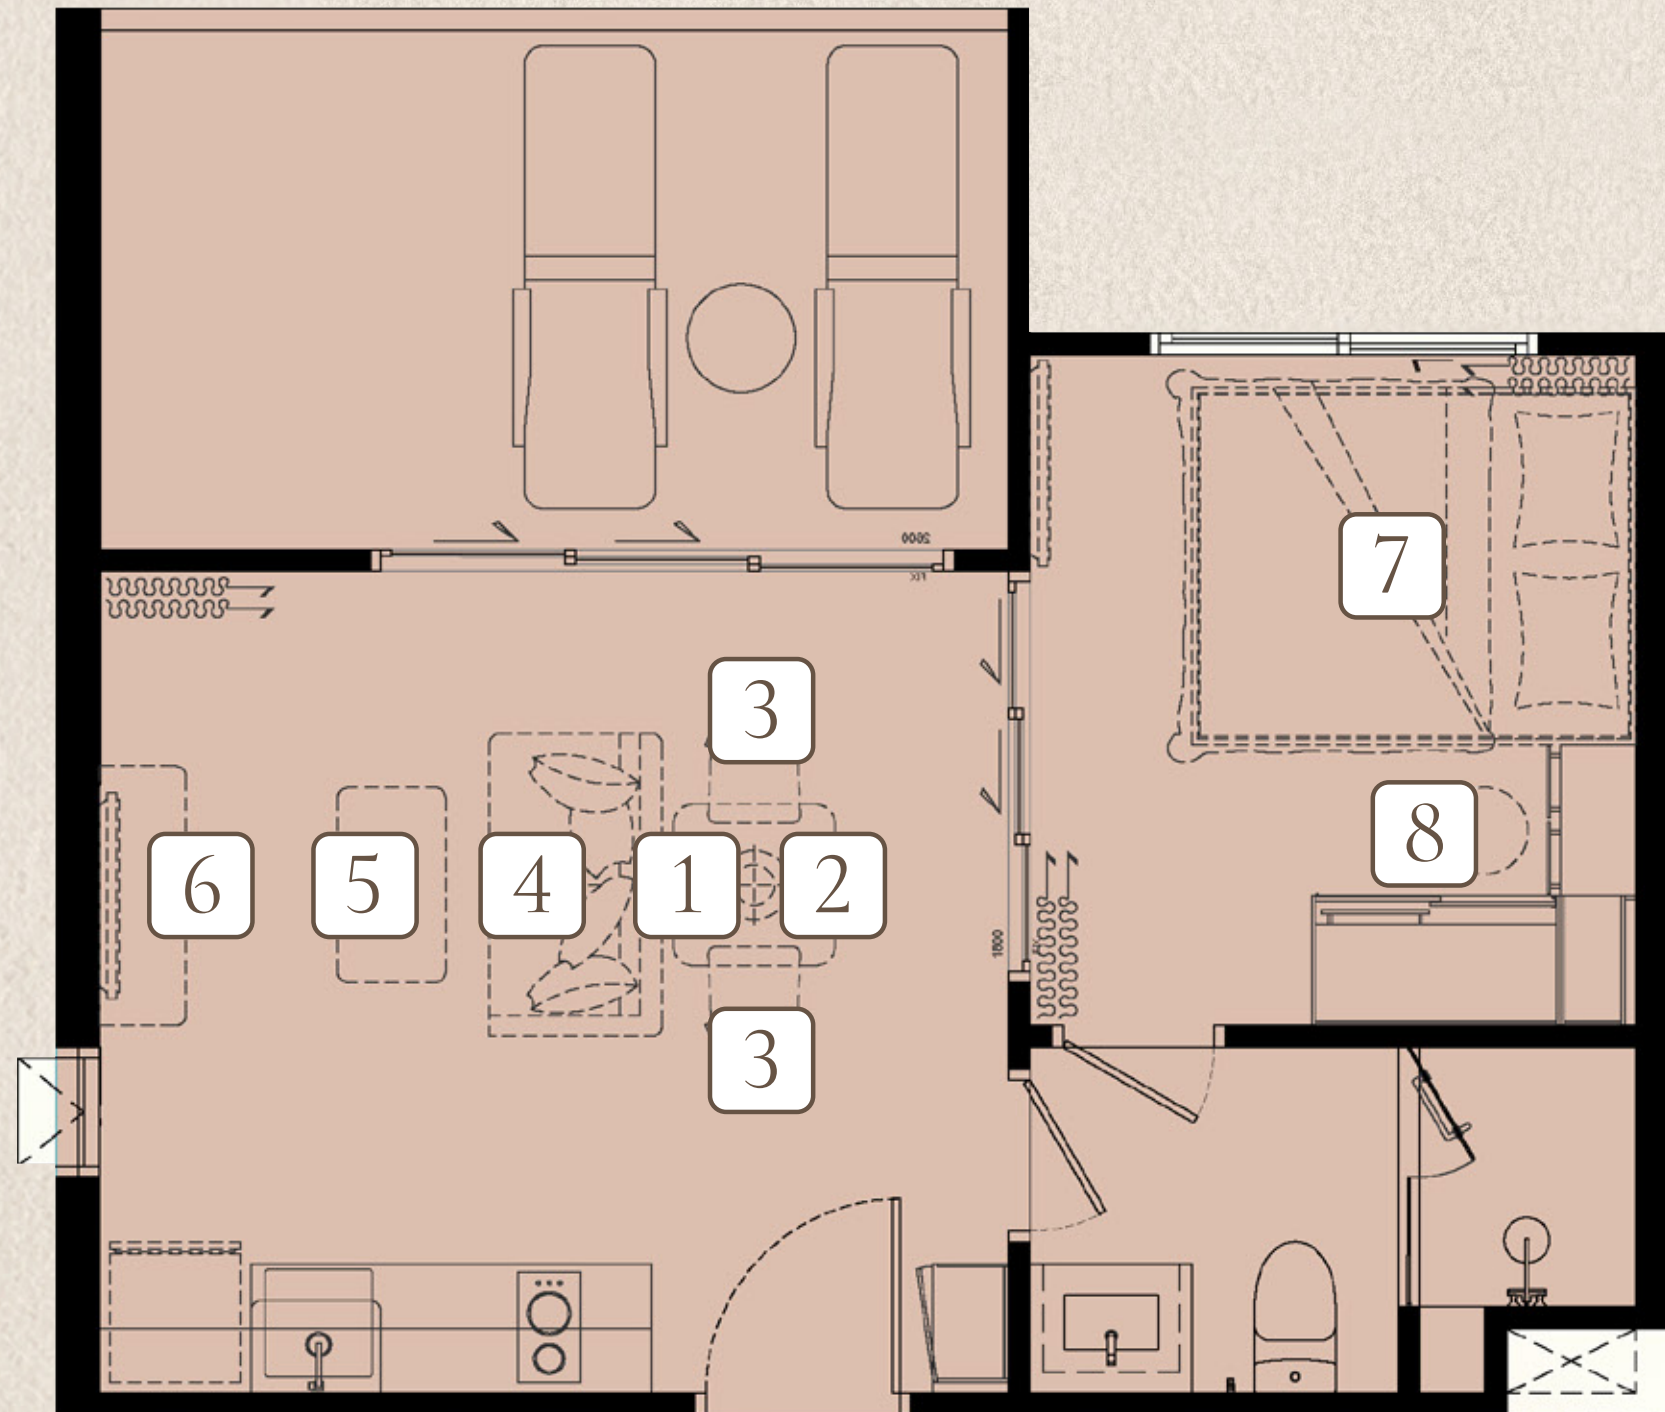

3 DINING CHAIR X2

4 SOFA

5 COFFEE TABLE

6 TV. CABINET

7 QUEEN BED
WITH MATTRESS 5 FT.

8 DRESSING STOOL

FURNITURE PACKAGE

biancana

TYPE 1 BL
39 SQ.M.

130,000 THB

1 PENDANT LAMP

2 DINING TABLE

3 DINING CHAIR X2

4 SOFA

5 COFFEE TABLE

6 TV. CABINET

7 QUEEN BED
WITH MATTRESS 5 FT.

8 DRESSING STOOL

FURNITURE PACKAGE

biancana

TYPE 1 BLAC (M)
41 SQ.M.

130,000 THB

1 PENDANT LAMP

2 DINING TABLE