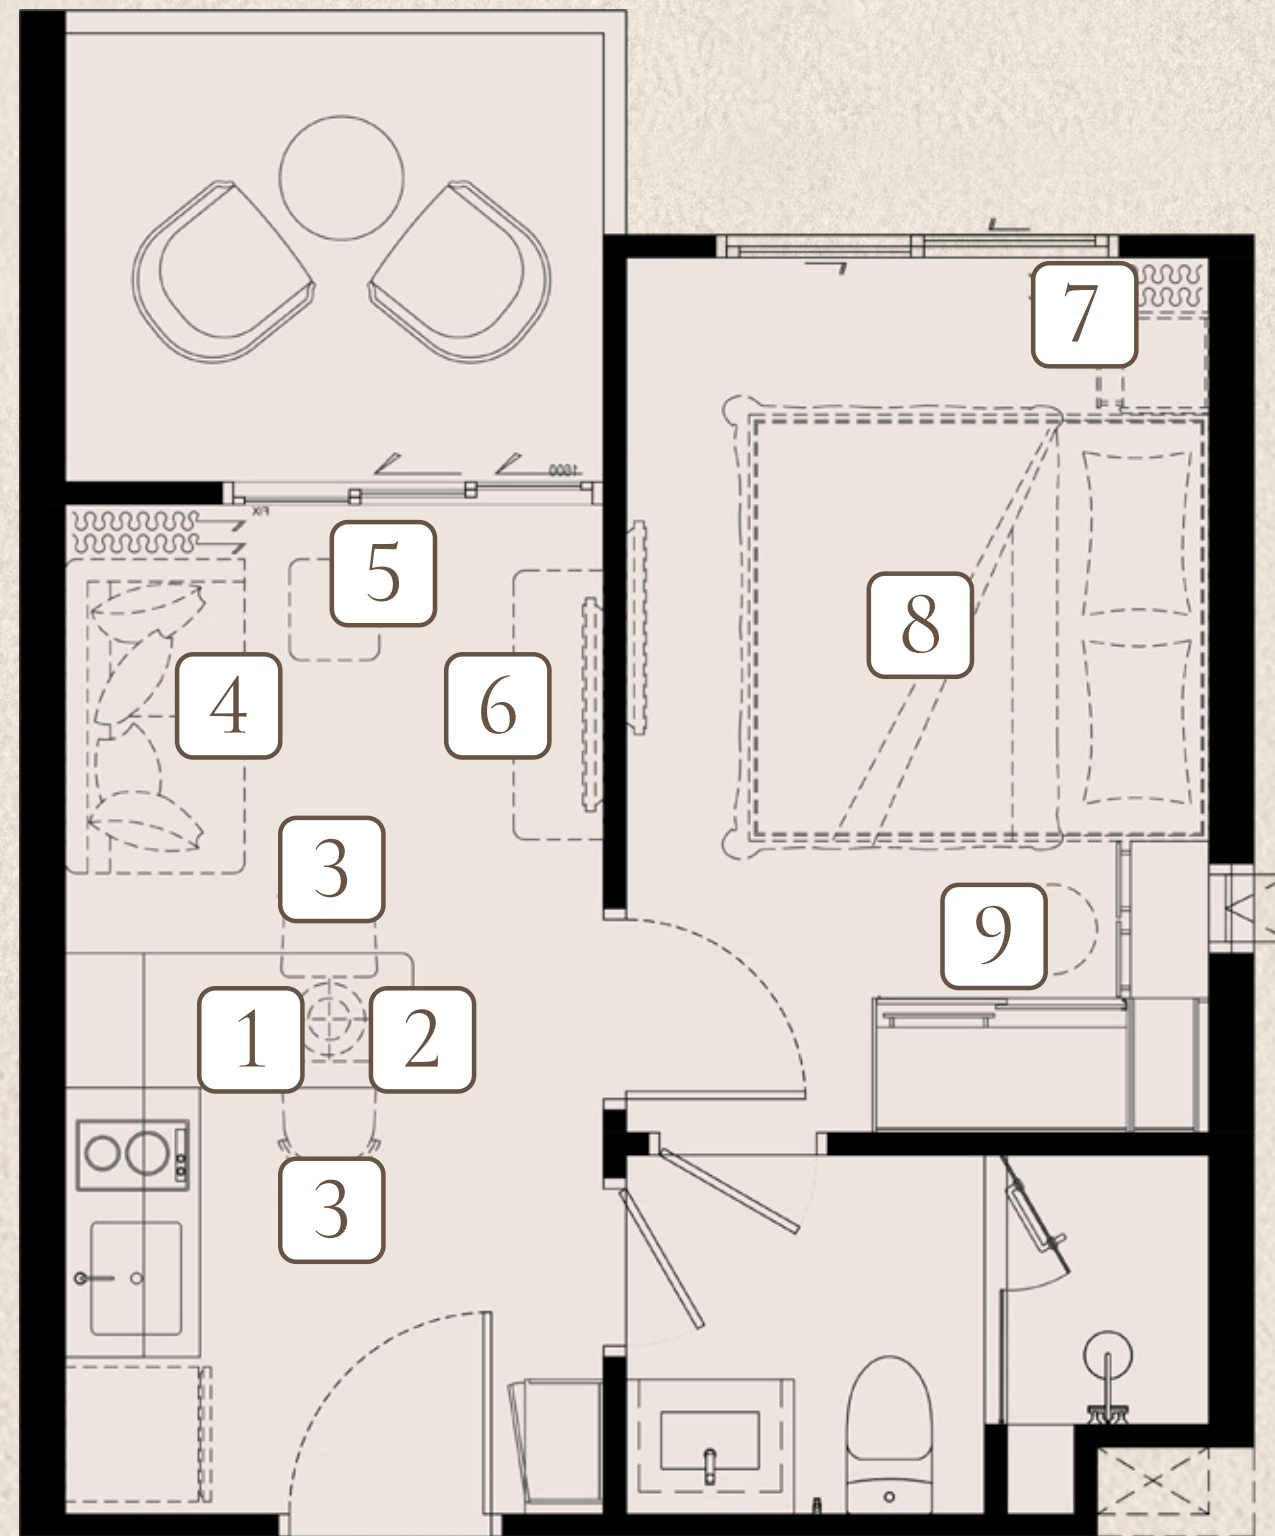

6 TV. CABINET

7 NIGHT TABLE

8 KING BED
WITH MATTRESS 6 FT.

9 DRESSING STOOL

FURNITURE PACKAGE

biancana

TYPE 1 BMC1
31 SQ.M.

140,000 THB

1 PENDANT LAMP

2 DINING TABLE

3 DINING CHAIR X2

4 SOFA

5 COFFEE TABLE

6 TV. CABINET

7 NIGHT TABLE

8 KING BED
WITH MATTRESS 6 FT.

9 DRESSING STOOL

FURNITURE PACKAGE

biancana

TYPE 1 BMC2 (M)
31 SQ.M.

140,000 THB

1 PENDANT LAMP

2 DINING TABLE

3 DINING CHAIR X2